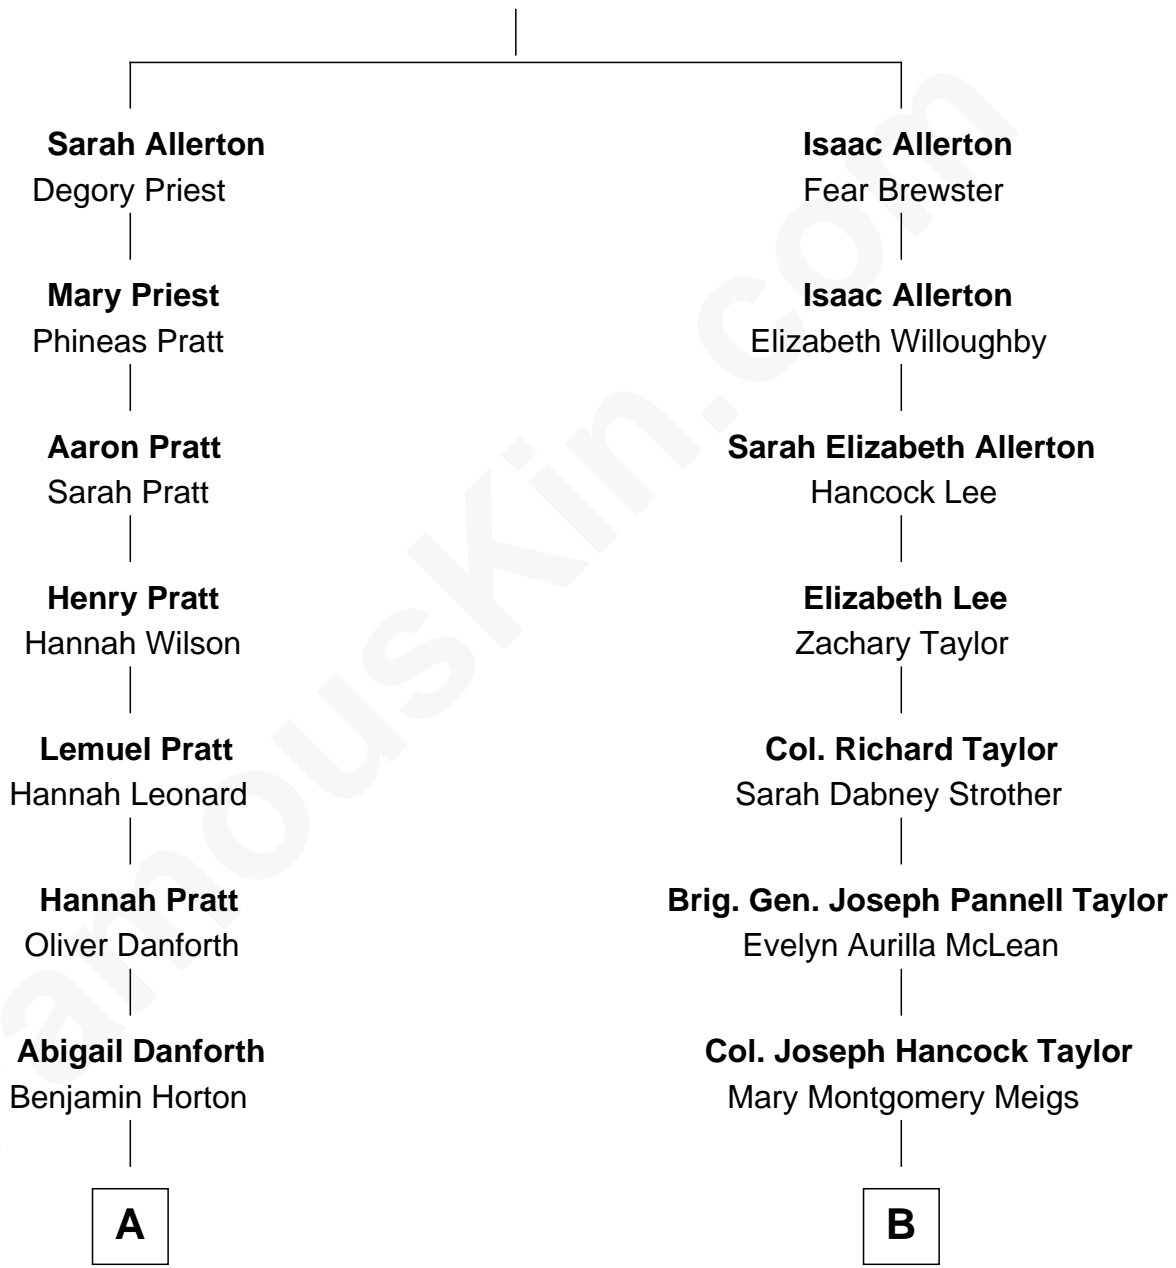

# FamousKin.com Relationship Chart of

**E. C. Segar**

*Cartoonist (Popeye creator)*

10th cousin of

**Parker Stevenson**

*TV and Movie Actor*

----- Allerton

-----

E. C. Segar photo by [U. S. War Stamp Council](#)