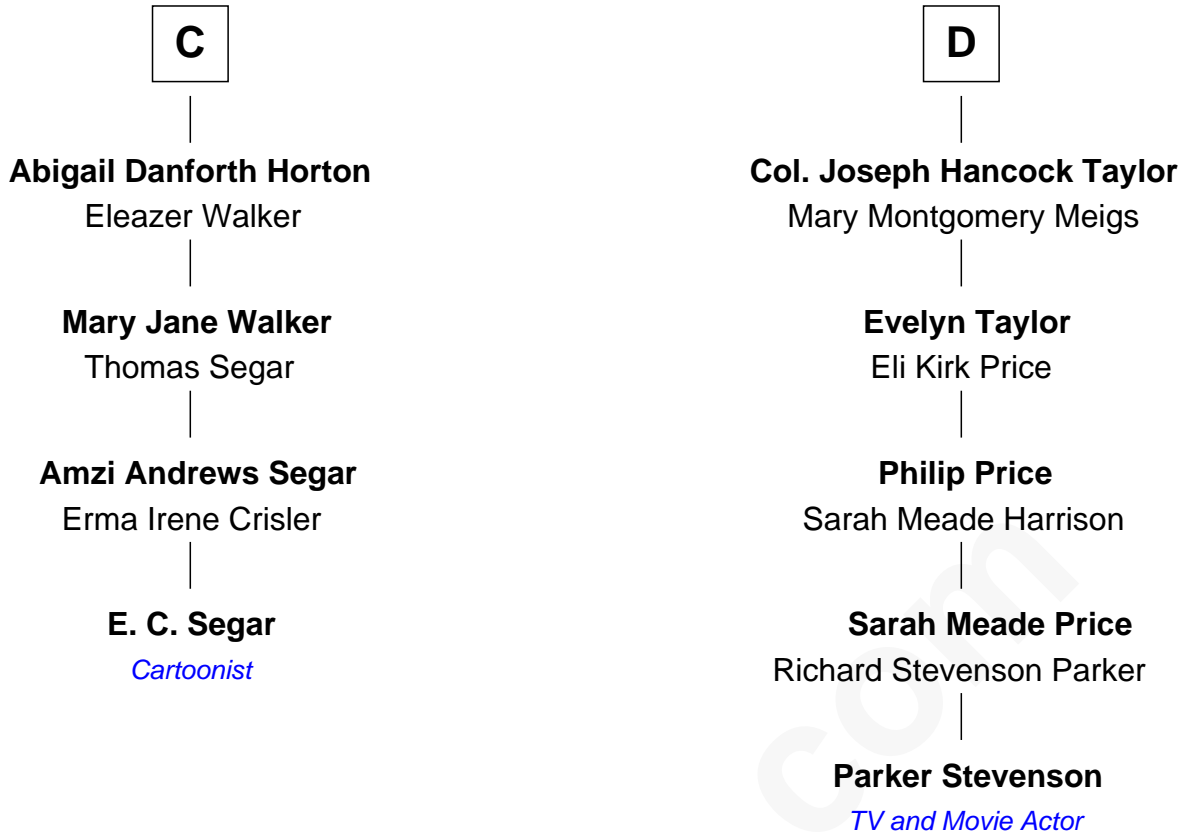

FamousKin.com

Relationship Chart of

E. C. Segar

Cartoonist (Popeye creator)

20th cousin 1 time removed of

Parker Stevenson

TV and Movie Actor

Henry Plantagenet

Maud de Chaworth

E. C. Segar photo by [U. S. War Stamp Council](#)