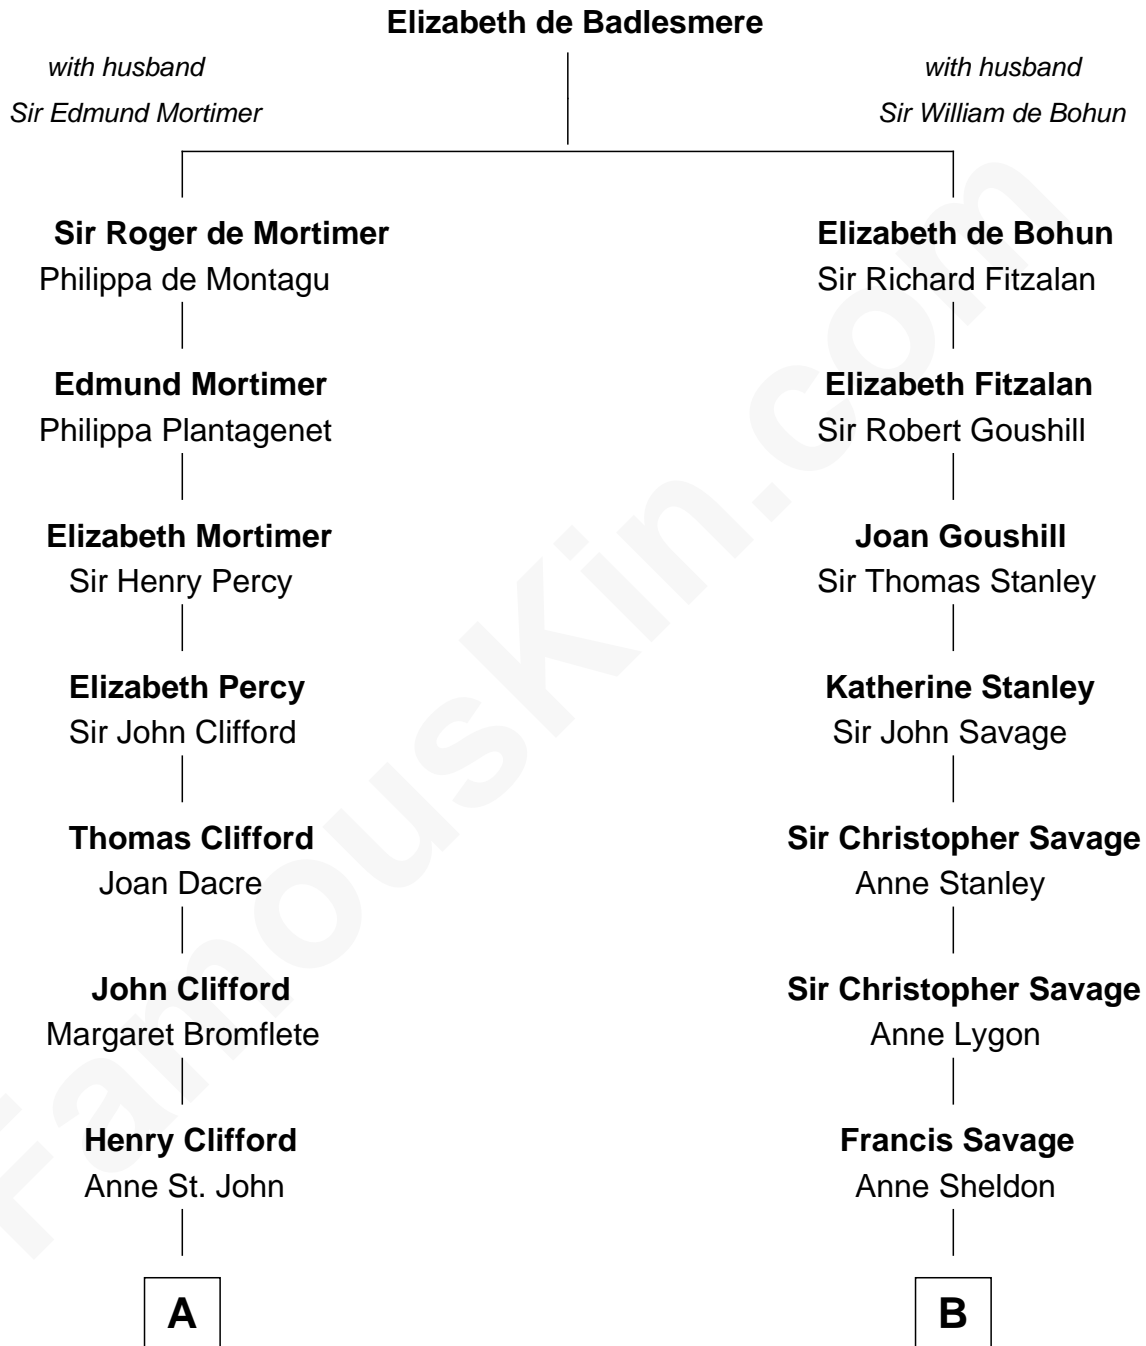

# FamousKin.com Relationship Chart of

**E. C. Segar**

*Cartoonist (Popeye creator)*

20th cousin of

**Parker Stevenson**

*TV and Movie Actor*

E. C. Segar photo by [U. S. War Stamp Council](#)