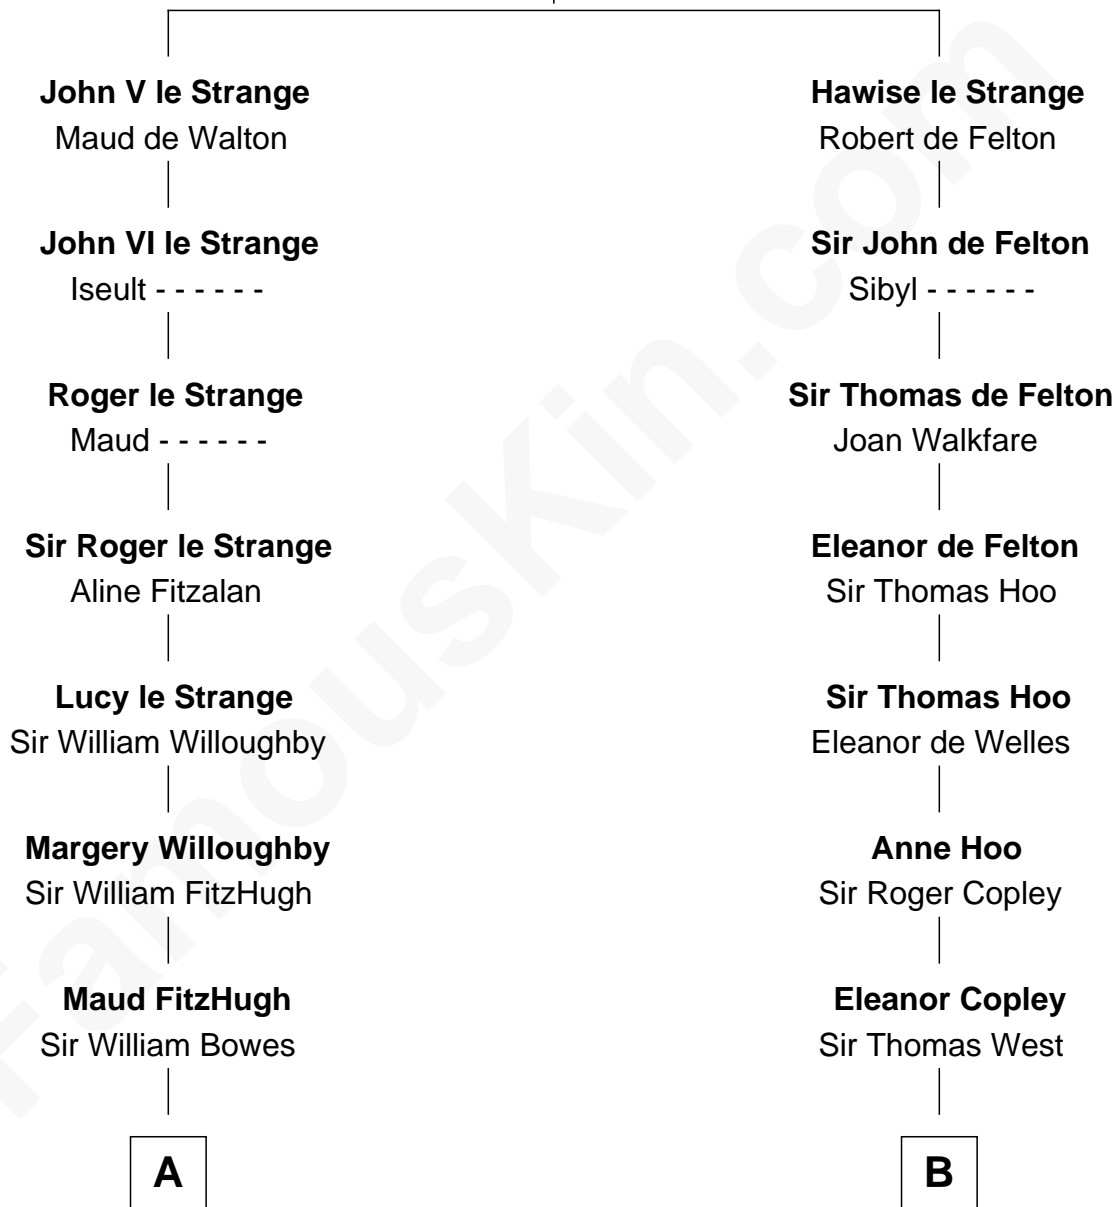

# FamousKin.com Relationship Chart of

**E. C. Segar**

*Cartoonist (Popeye creator)*

21st cousin of

**George H. W. Bush**

*41st U.S. President*

**John IV le Strange**

Joan de Somery

**C**

**Abigail Danforth**  
Benjamin Horton

**Abigail Danforth Horton**  
Eleazer Walker

**Mary Jane Walker**  
Thomas Segar

**Amzi Andrews Segar**  
Erma Irene Crisler

**E. C. Segar**  
*Cartoonist*

**D**

**Susan Montfort Shellman**  
Samuel Howard Fay

**Harriet Eleanor Fay**  
Rev. James Smith Bush

**Samuel Prescott Bush**  
Flora Sheldon

**Prescott Sheldon Bush**  
Dorothy Wear Walker

**George H. W. Bush**  
*41st U.S. President*