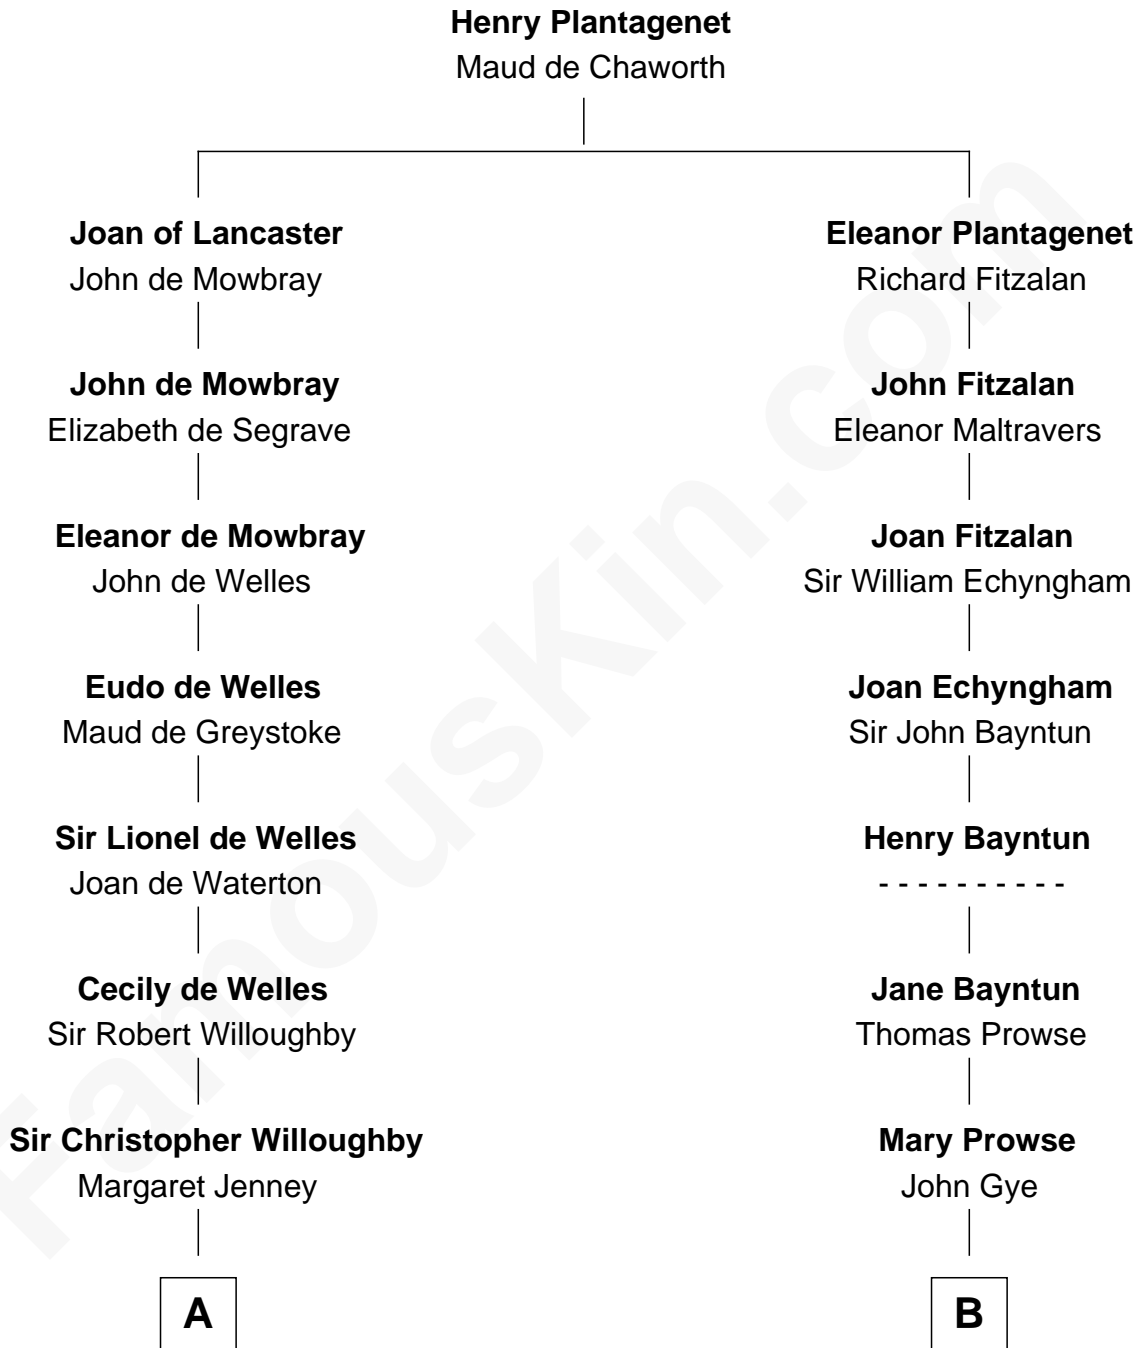

FamousKin.com

Relationship Chart of

E. C. Segar

Cartoonist (Popeye creator)

19th cousin 1 time removed of

Barbara (Pierce) Bush

First Lady of President George H.W. Bush