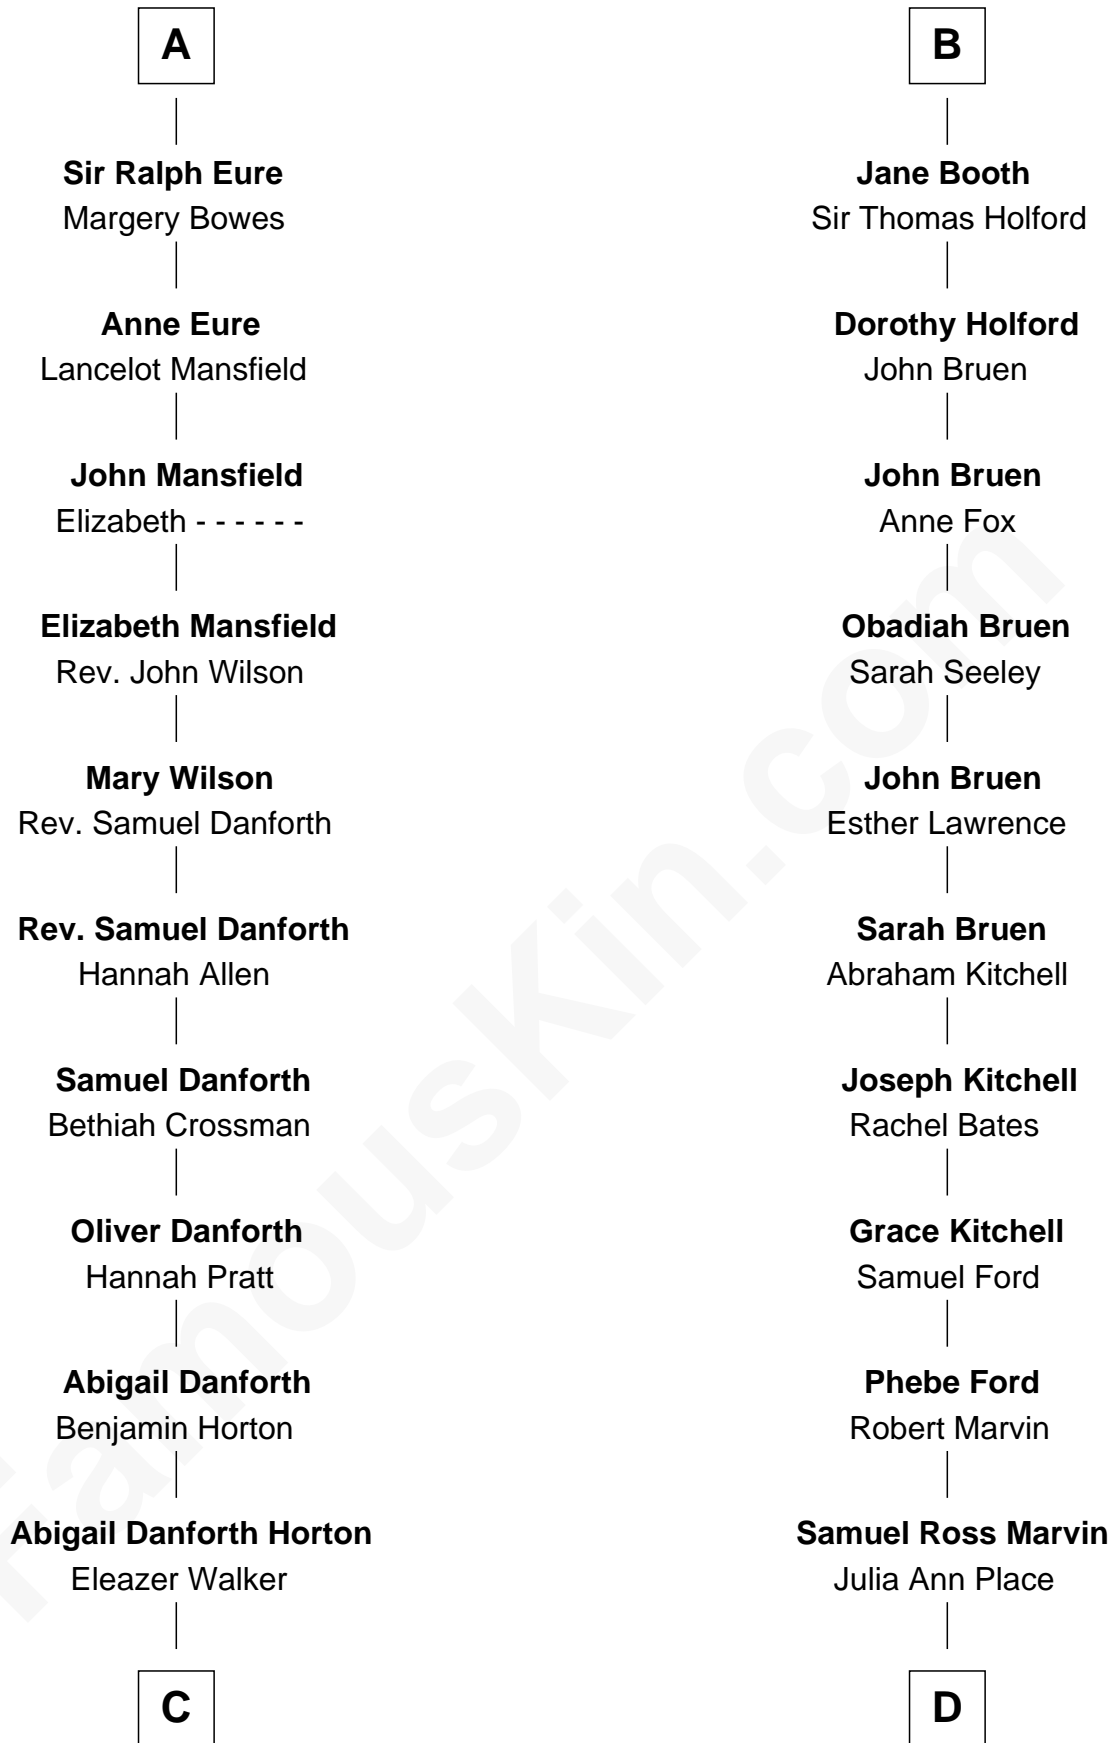

FamousKin.com

Relationship Chart of

E. C. Segar

Cartoonist (Popeye creator)

19th cousin 1 time removed of

Barbara (Pierce) Bush

First Lady of President George H.W. Bush

Ralph de Stafford

Isabel de la Pole
Thomas Morley

Maud de Swinnerton
Sir John Savage

Anne Morley
Sir John Hastings

Margaret Savage
Sir John Dutton

Sir Hugh Hastings
Anne Gascoigne

Maude Dutton
Sir William Booth

Muriel Hastings
Sir Ralph Eure

Sir George Booth
Katherine Montfort

Sir William Eure
Elizabeth Willoughby

Sir William Booth
Ellen Montgomery

A

B

C

Mary Jane Walker

Thomas Segar