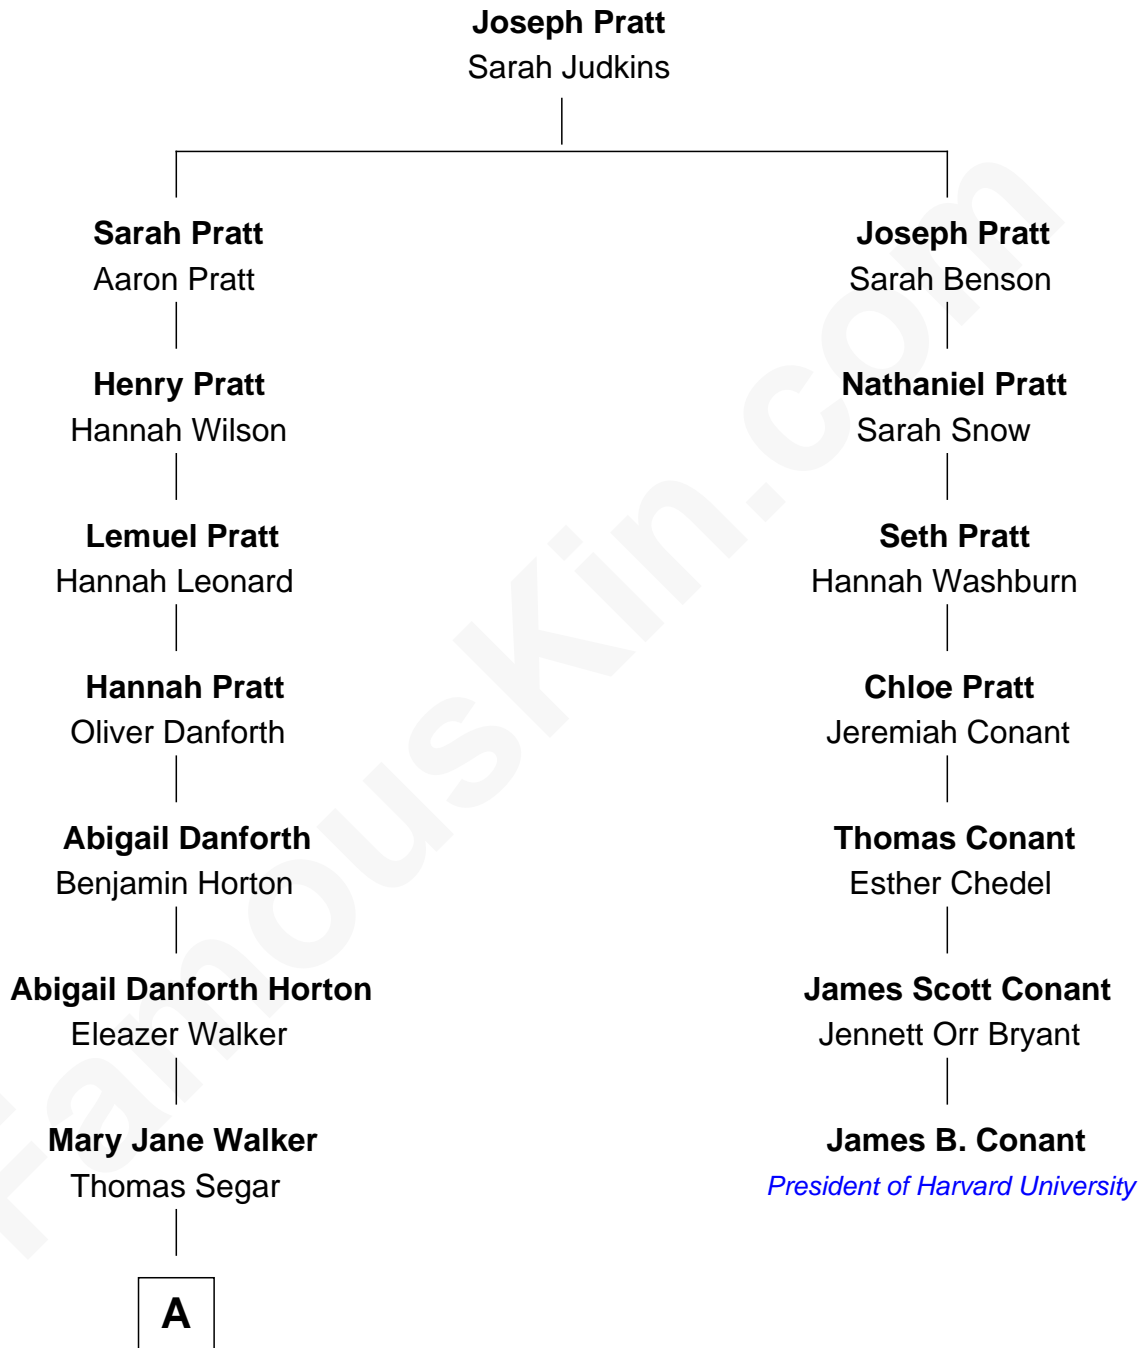

FamousKin.com Relationship Chart of

E. C. Segar

Cartoonist (Popeye creator)

6th cousin 2 times removed of

James B. Conant

President of Harvard University

A

Amzi Andrews Segar

Erma Irene Crisler

E. C. Segar

Cartoonist

FamousKin.com