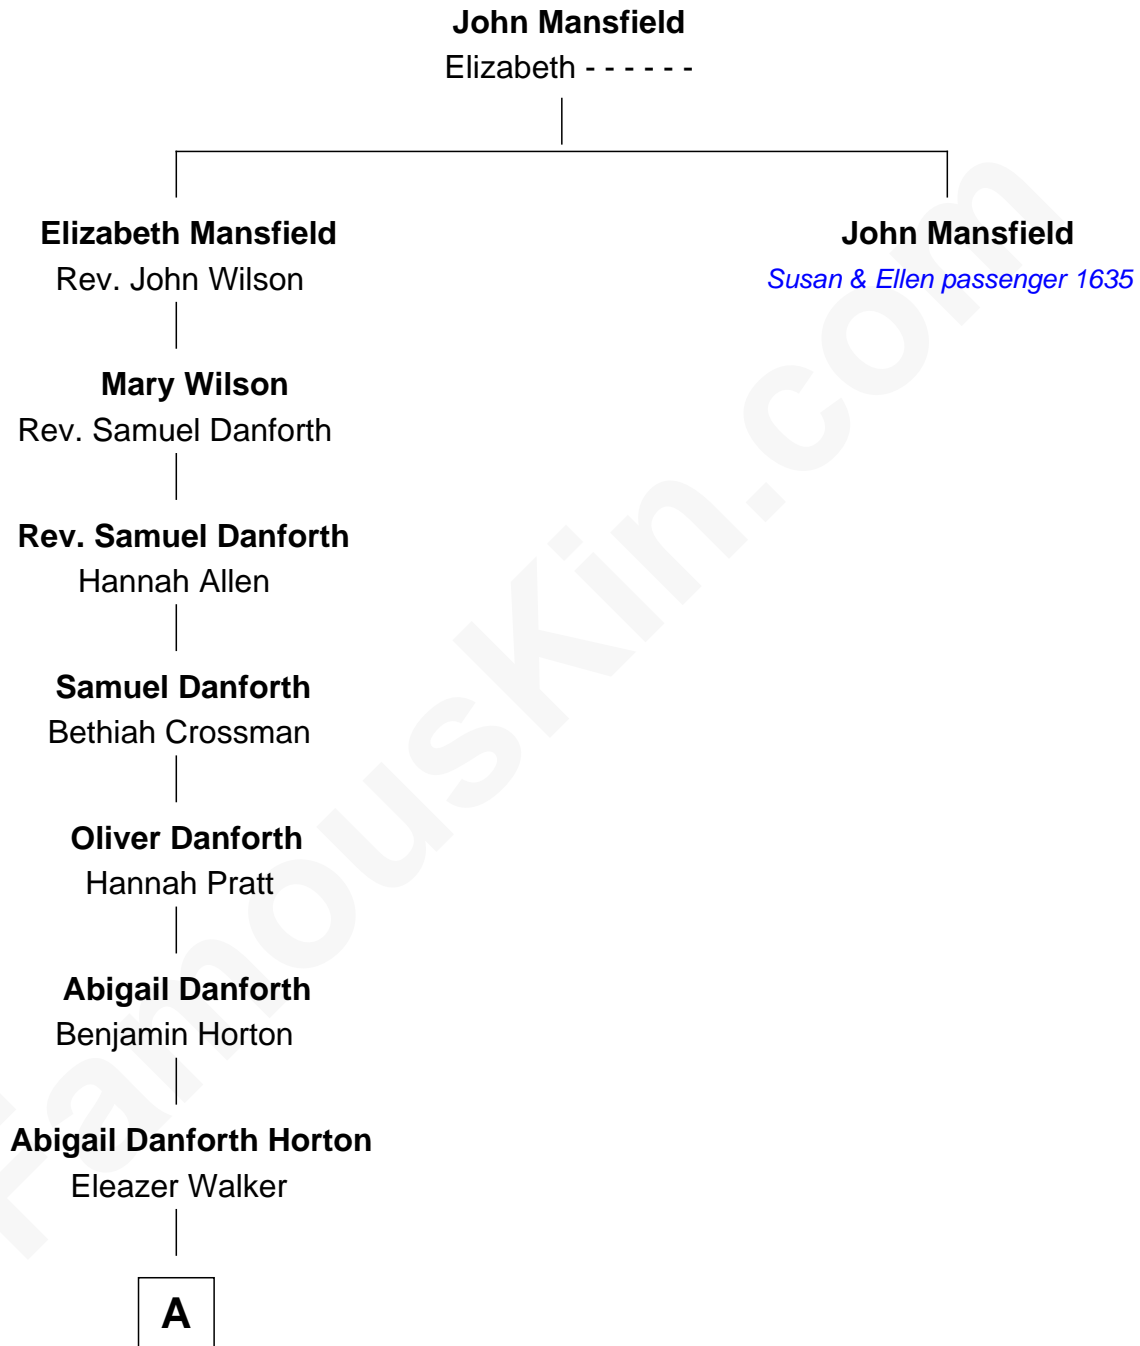

FamousKin.com Relationship Chart of

E. C. Segar

Cartoonist (*Popeye creator*)

7th great-grandnephew of

John Mansfield

(c1601 - 1674) *Susan & Ellen passenger 1635*

A

—
Mary Jane Walker

Thomas Segar

—
Amzi Andrews Segar

Erma Irene Crisler

—
E. C. Segar

Cartoonist

FamousKin.com