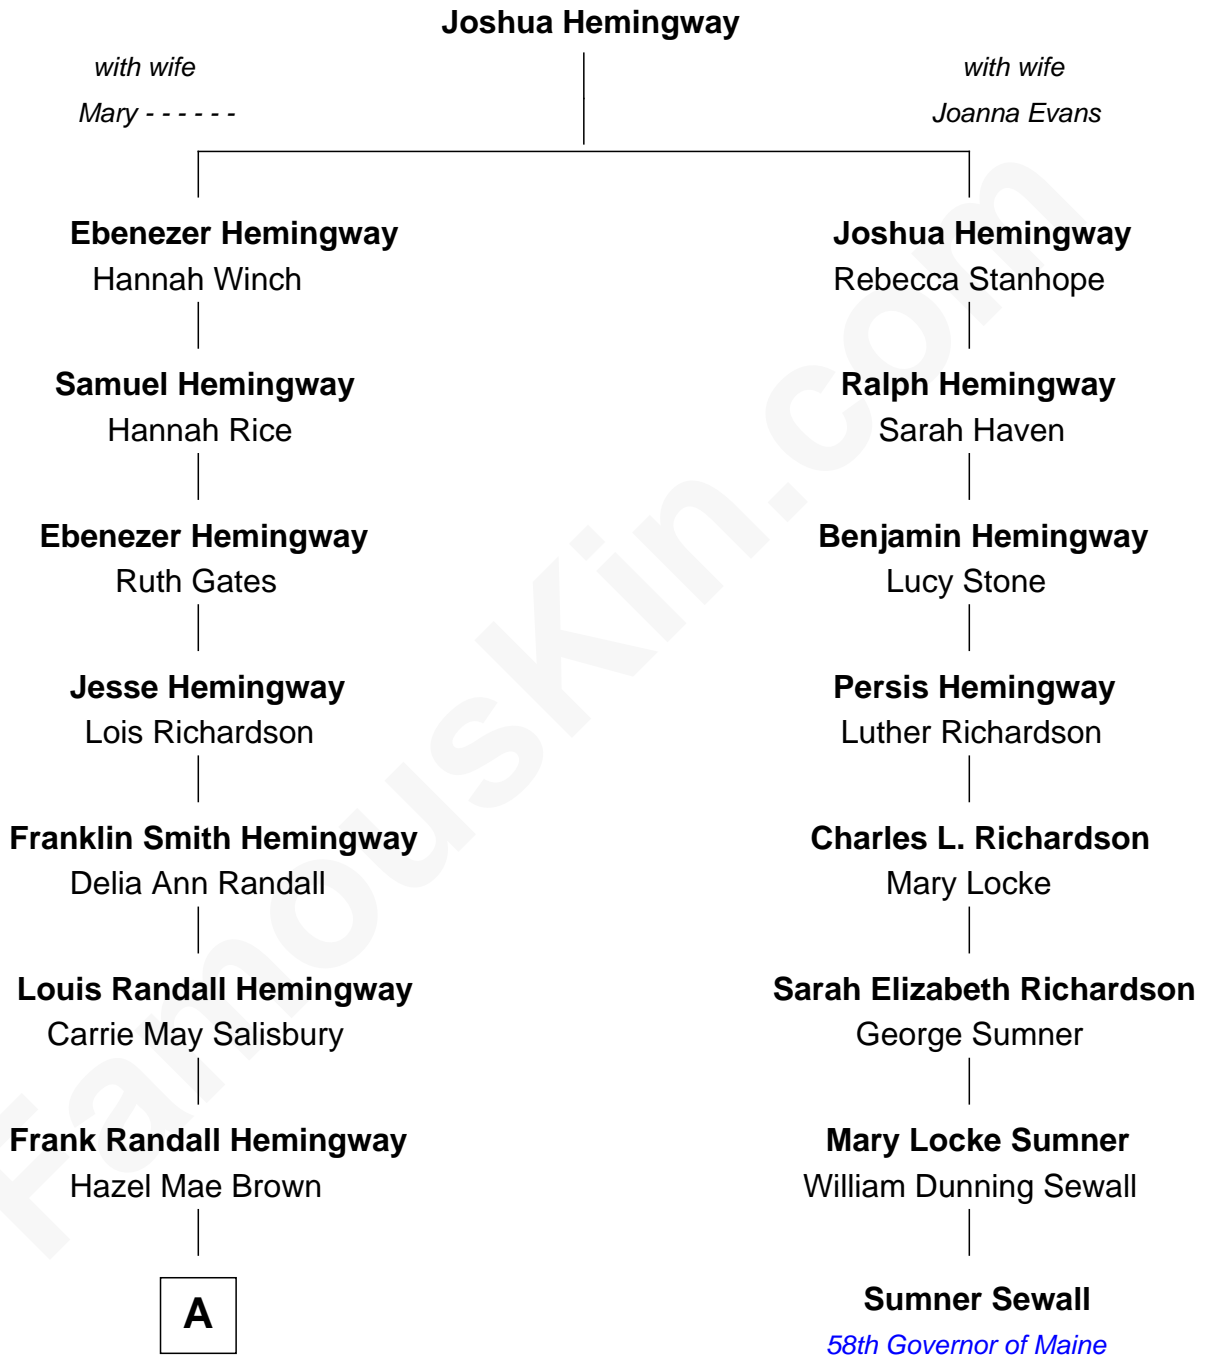

FamousKin.com
Relationship Chart of
Cindy Crawford
Actress and Model

7th cousin 2 times removed of
Sumner Sewall
58th Governor of Maine

A

—
Ramona Eileen Hemingway

Kenneth Leroy Crawford

—
Daniel Kenneth Crawford

Jennifer Sue Walker

—
Cindy Crawford

Actress and Model

FamousKin.com