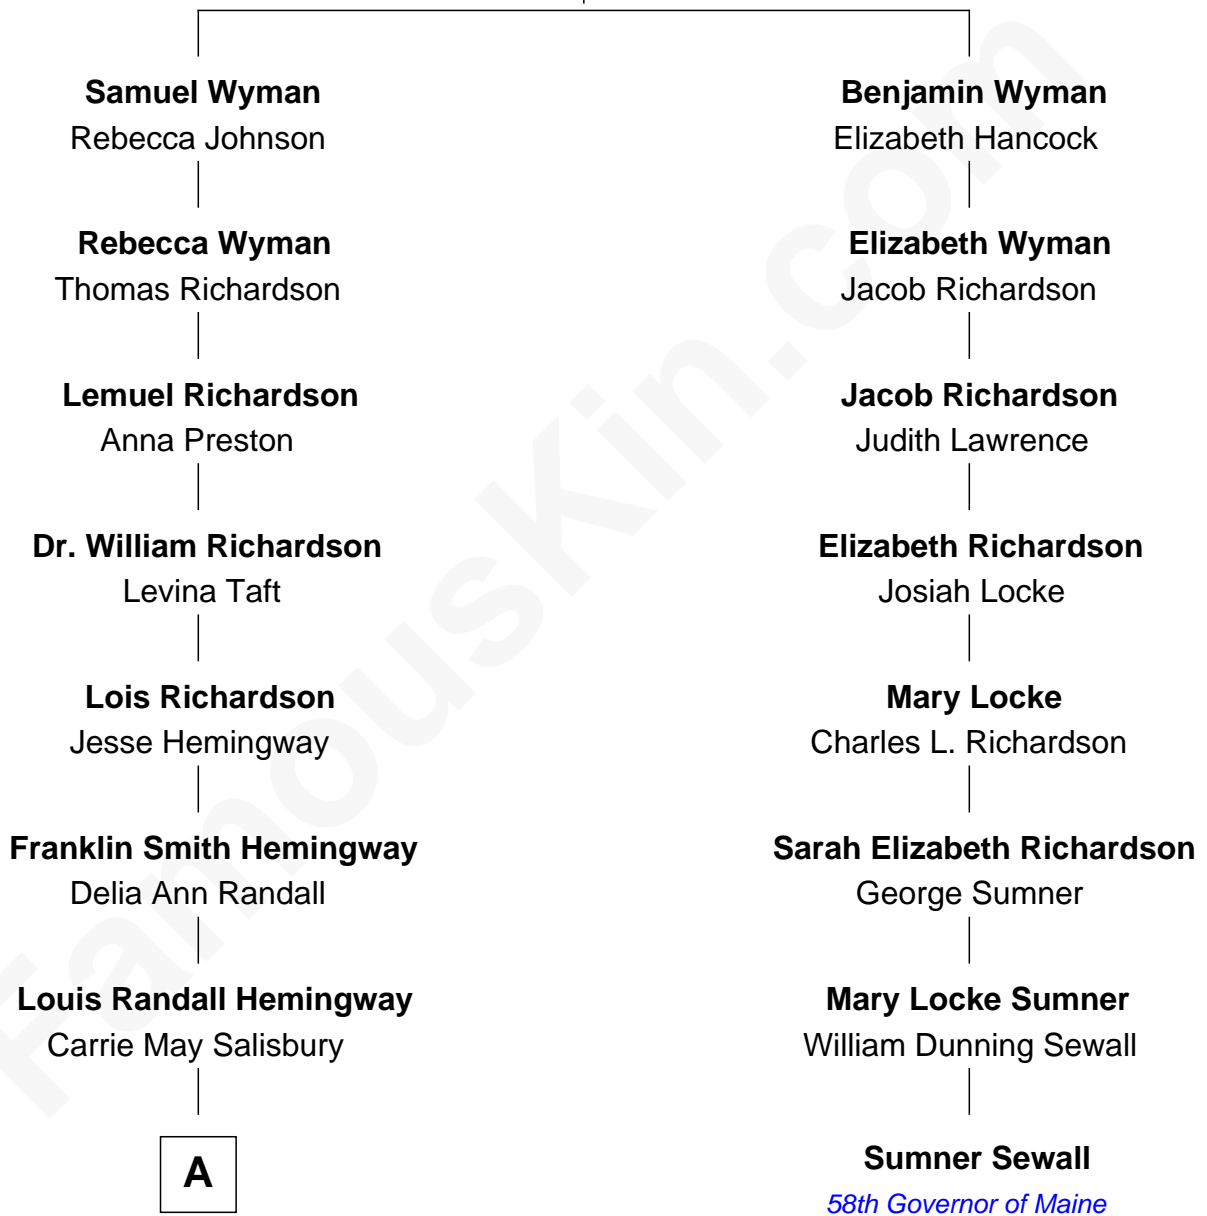

FamousKin.com Relationship Chart of

Cindy Crawford
Actress and Model

7th cousin 3 times removed of

Sumner Sewall
58th Governor of Maine

Francis Wyman
Abigail Read

A

Frank Randall Hemingway

Hazel Mae Brown

Ramona Eileen Hemingway

Kenneth Leroy Crawford

Daniel Kenneth Crawford

Jennifer Sue Walker

Cindy Crawford

Actress and Model

FamousKin.com