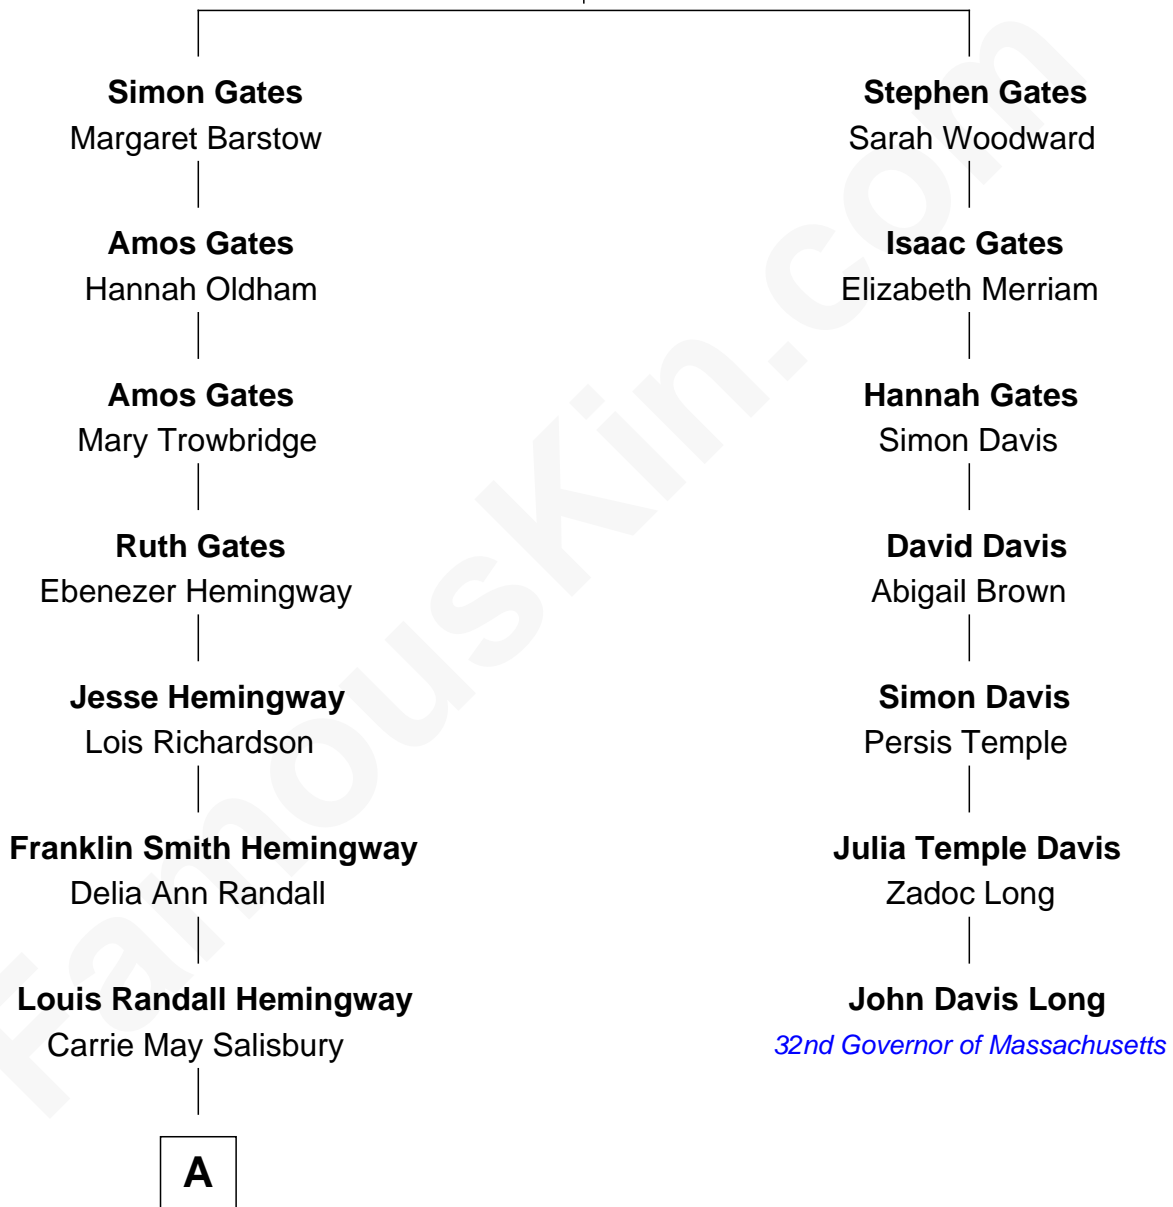

FamousKin.com Relationship Chart of

Cindy Crawford

Actress and Model

6th cousin 4 times removed of

John Davis Long

32nd Governor of Massachusetts

Stephen Gates

Ann Neave

A

Frank Randall Hemingway

Hazel Mae Brown

Ramona Eileen Hemingway

Kenneth Leroy Crawford

Daniel Kenneth Crawford

Jennifer Sue Walker

Cindy Crawford