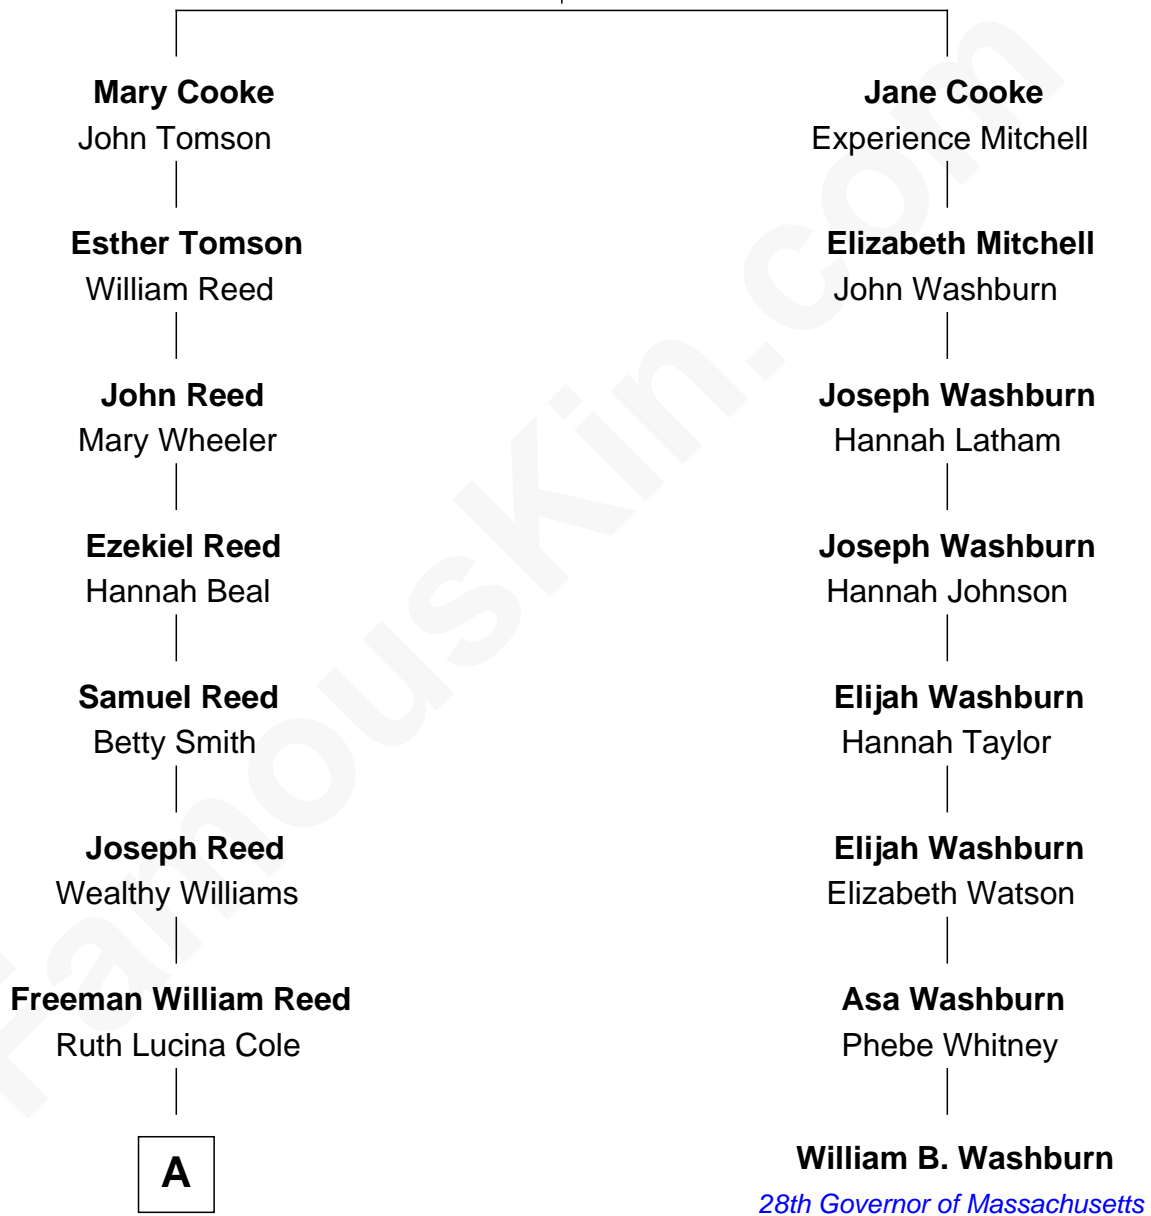

# FamousKin.com Relationship Chart of

**Cindy Crawford**

*Actress and Model*

7th cousin 5 times removed of

**William B. Washburn**

*28th Governor of Massachusetts*

**Francis Cooke**  
Hester le Mahieu

**A**

—  
**Emma Jane Reed**

Robert Harrison Marsh

—  
**Mary Jane Marsh**

Thomas William Brown

—  
**Hazel Mae Brown**

Frank Randall Hemingway

—  
**Ramona Eileen Hemingway**

Kenneth Leroy Crawford

—  
**Daniel Kenneth Crawford**

Jennifer Sue Walker

—  
**Cindy Crawford**

*Actress and Model*