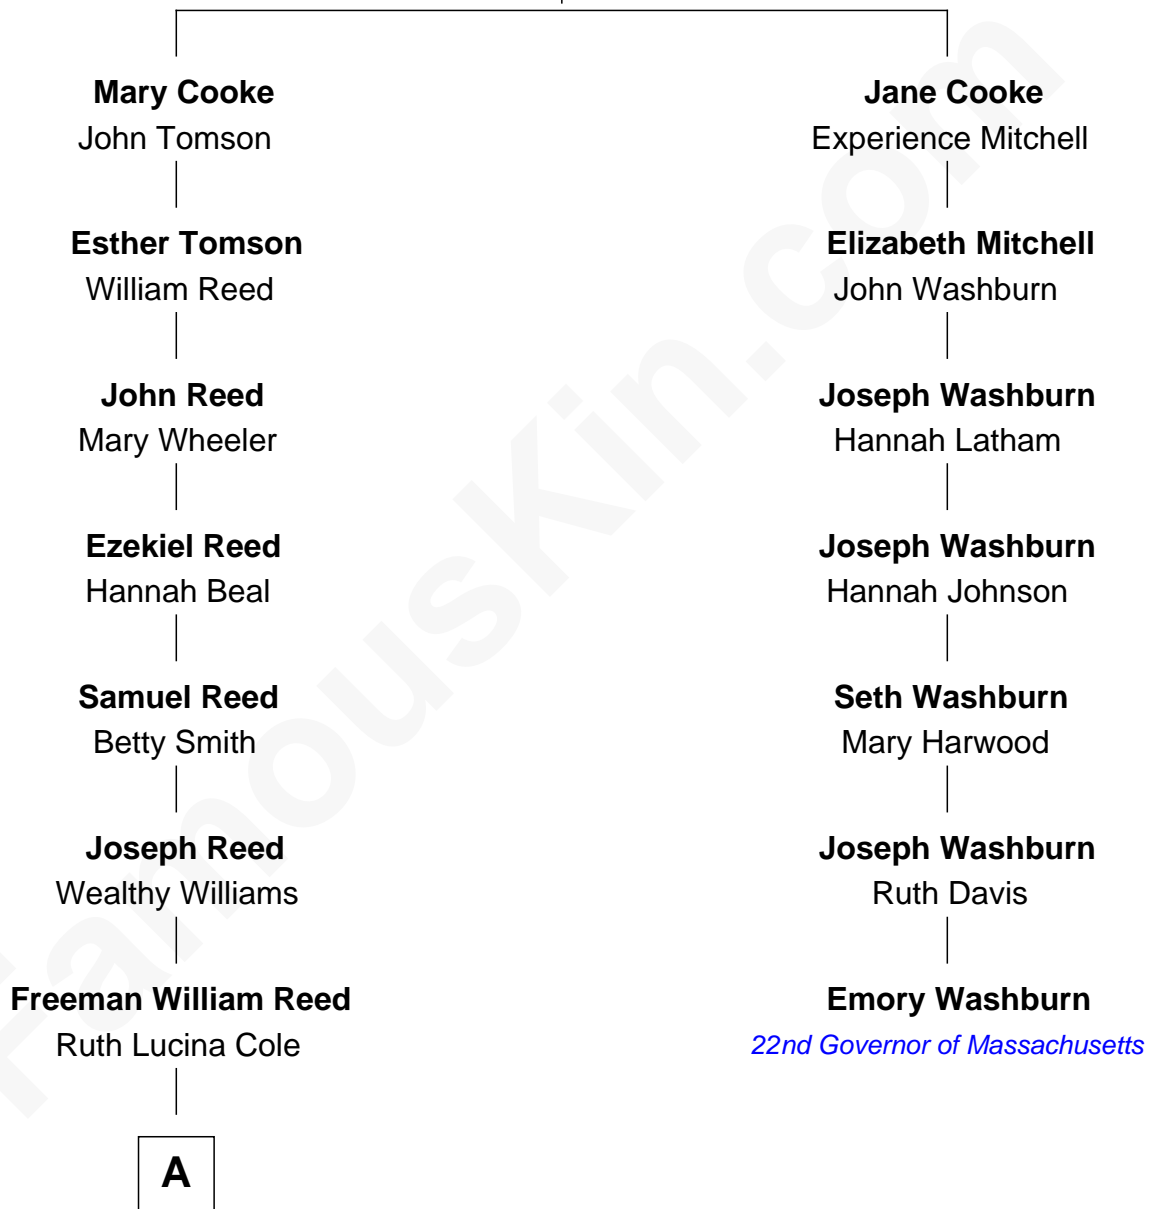

FamousKin.com Relationship Chart of

Cindy Crawford

Actress and Model

6th cousin 6 times removed of

Emory Washburn

22nd Governor of Massachusetts

Francis Cooke
Hester le Mahieu

A

—
Emma Jane Reed

Robert Harrison Marsh

—
Mary Jane Marsh

Thomas William Brown

—
Hazel Mae Brown

Frank Randall Hemingway

—
Ramona Eileen Hemingway

Kenneth Leroy Crawford