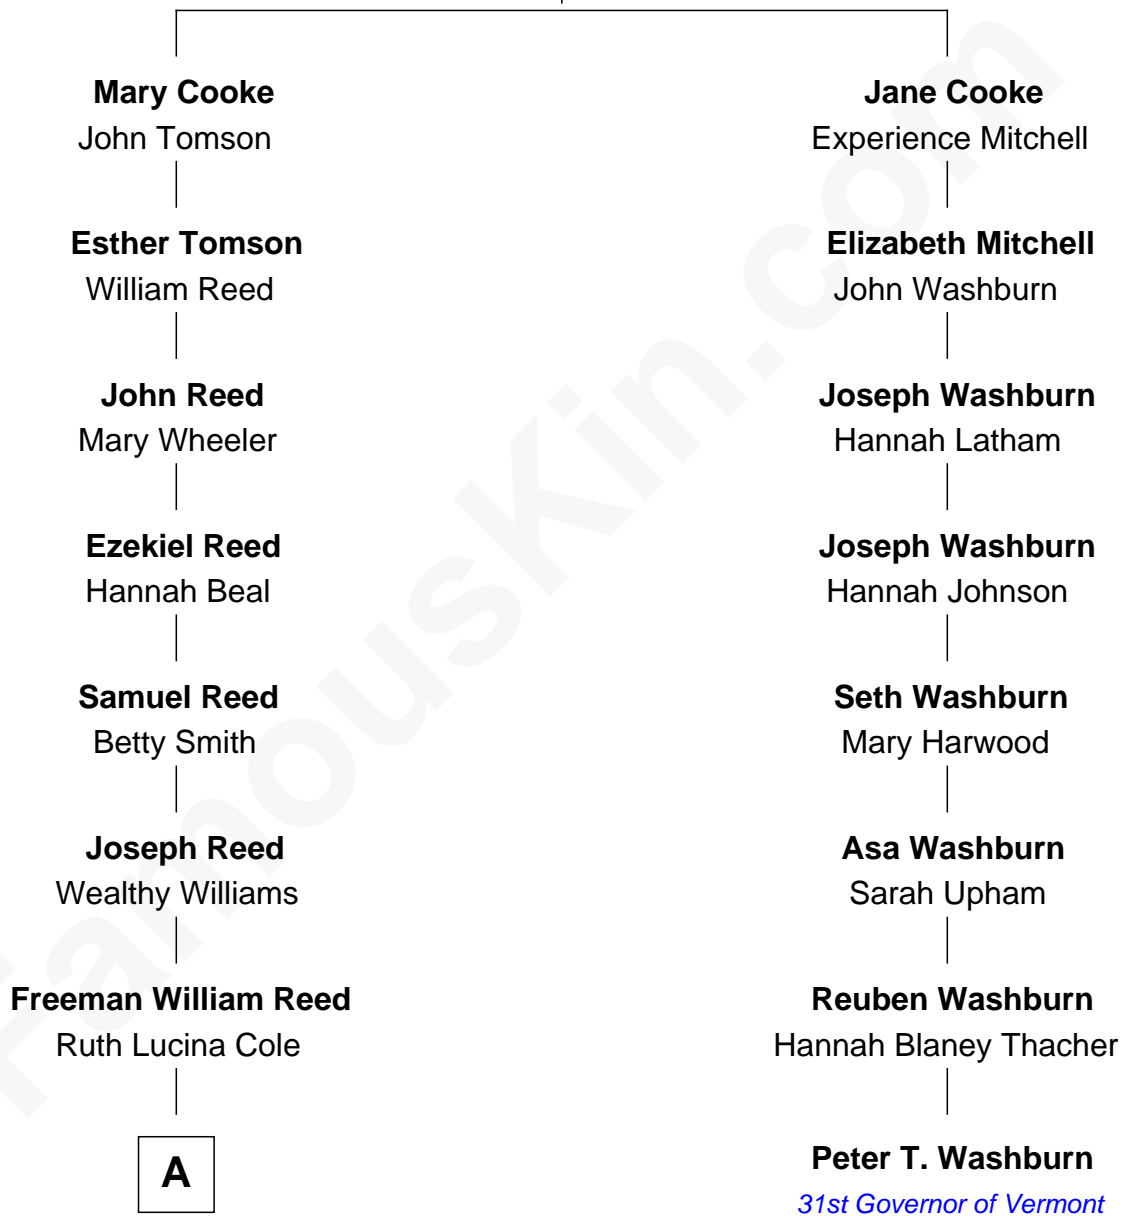

FamousKin.com Relationship Chart of

Cindy Crawford

Actress and Model

7th cousin 5 times removed of

Peter T. Washburn

31st Governor of Vermont

Francis Cooke
Hester le Mahieu

A

—
Emma Jane Reed

Robert Harrison Marsh

—
Mary Jane Marsh

Thomas William Brown

—
Hazel Mae Brown

Frank Randall Hemingway

—
Ramona Eileen Hemingway

Kenneth Leroy Crawford