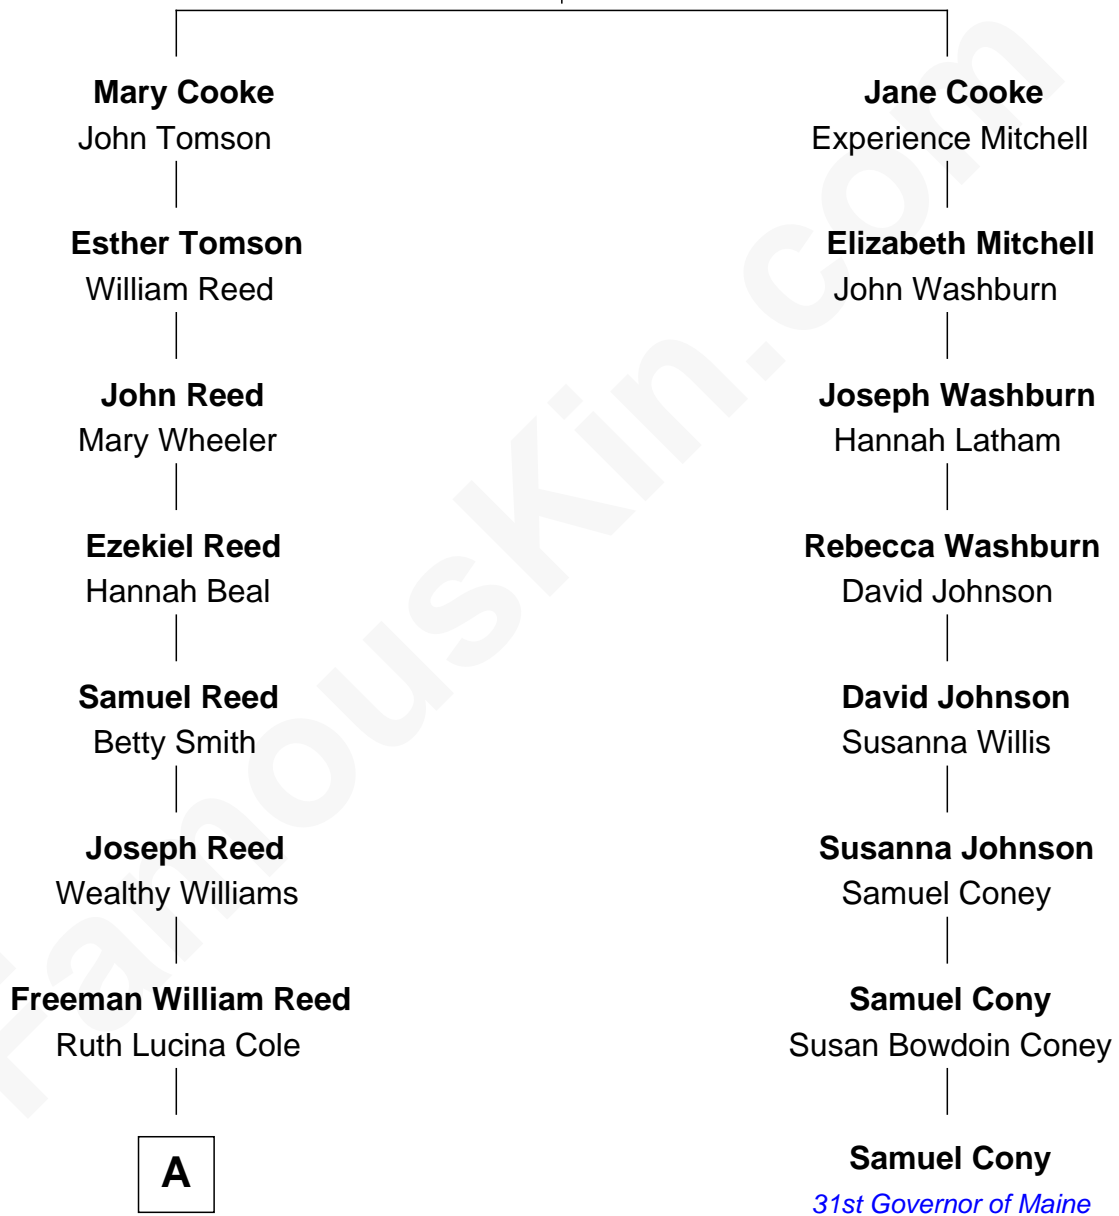

FamousKin.com Relationship Chart of

Cindy Crawford

Actress and Model

7th cousin 5 times removed of

Samuel Cony

31st Governor of Maine

Francis Cooke
Hester le Mahieu

A

—
Emma Jane Reed

Robert Harrison Marsh

—
Mary Jane Marsh

Thomas William Brown

—
Hazel Mae Brown

Frank Randall Hemingway

—
Ramona Eileen Hemingway

Kenneth Leroy Crawford