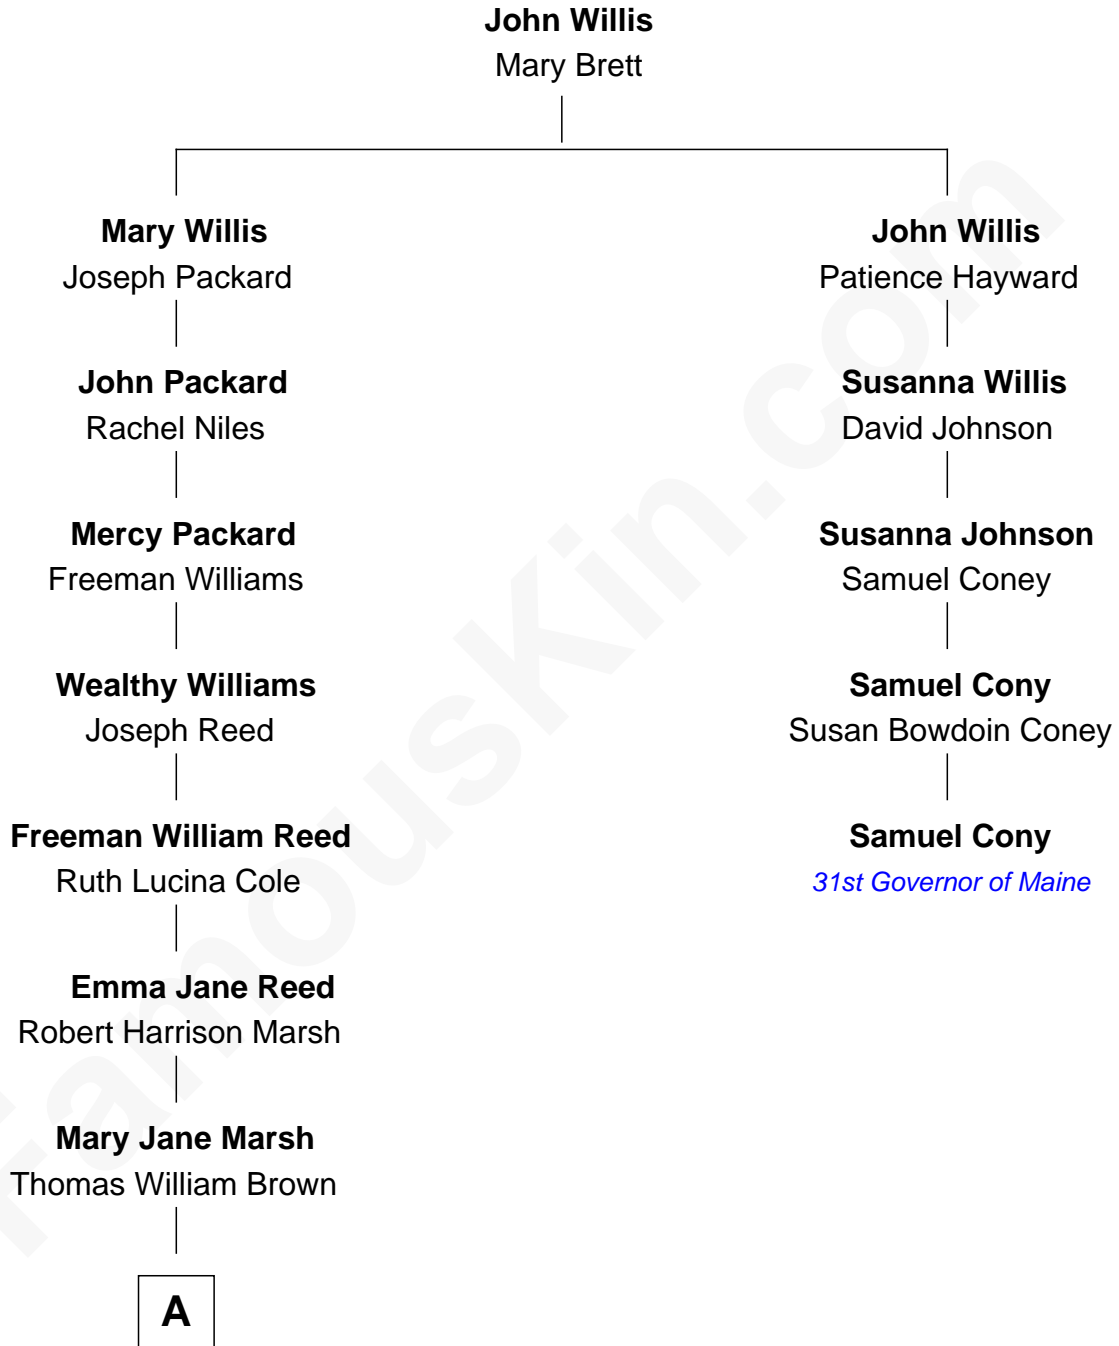

FamousKin.com Relationship Chart of

Cindy Crawford

Actress and Model

4th cousin 6 times removed of

Samuel Cony

31st Governor of Maine

A

Hazel Mae Brown
Frank Randall Hemingway

Ramona Eileen Hemingway
Kenneth Leroy Crawford

Daniel Kenneth Crawford
Jennifer Sue Walker

Cindy Crawford
Actress and Model