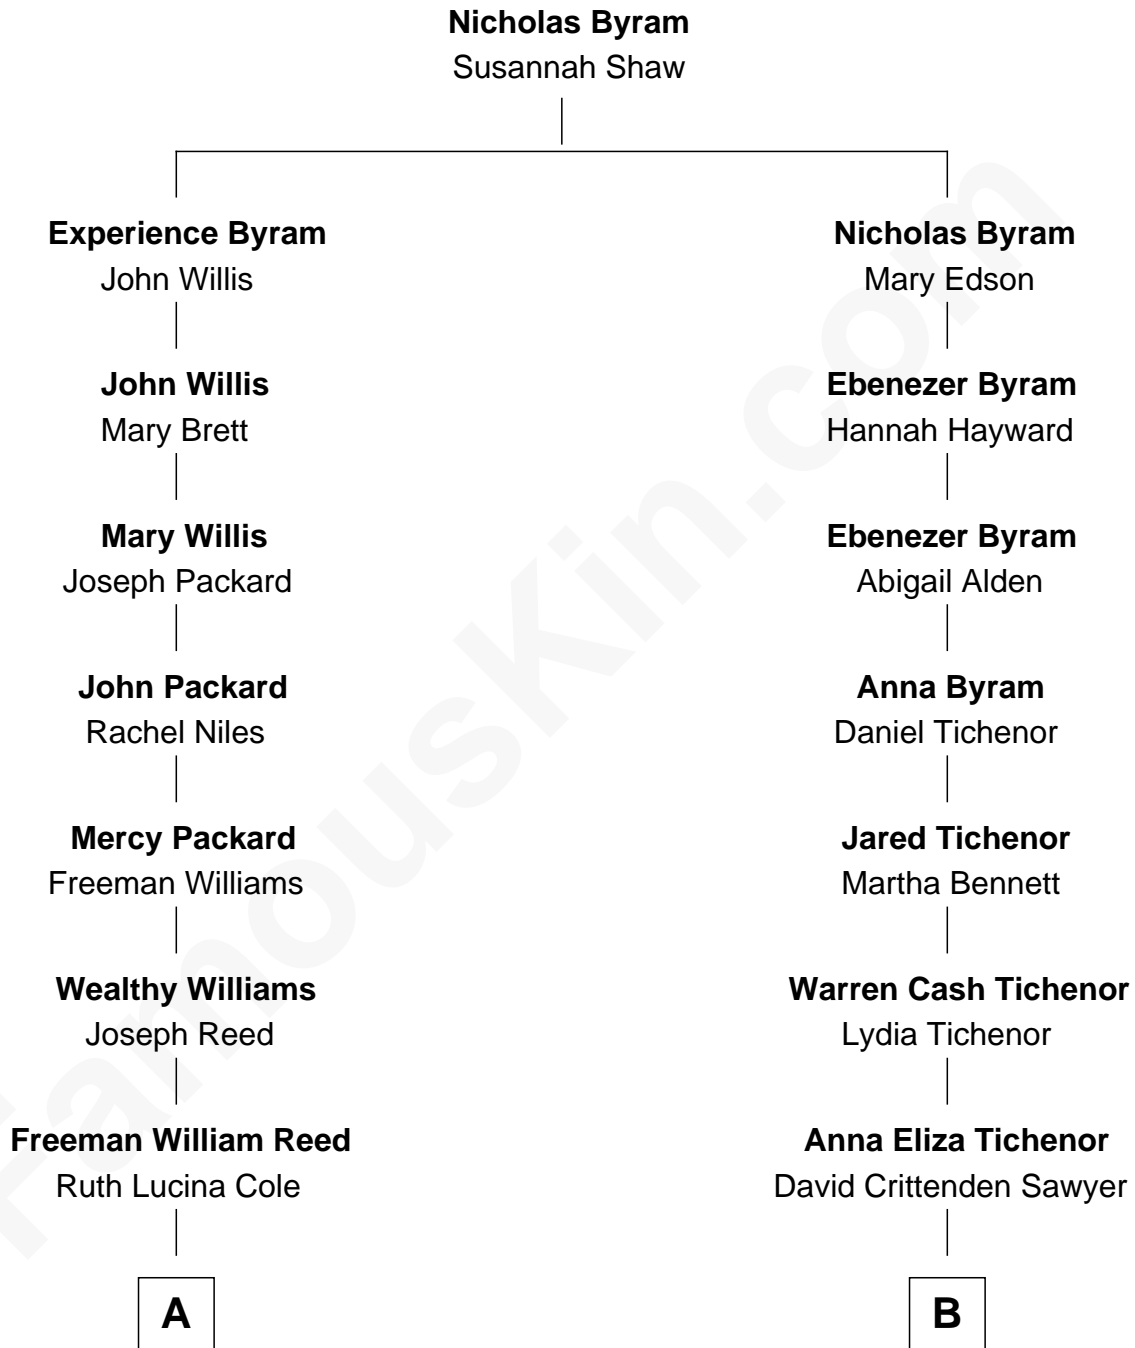

**FamousKin.com**  
**Relationship Chart of**  
**Cindy Crawford**  
*Actress and Model*

11th cousin 1 time removed of  
**Tyler Toney**  
*Dude Perfect YouTuber*

**A**

**Emma Jane Reed**  
Robert Harrison Marsh

**Mary Jane Marsh**  
Thomas William Brown

**Hazel Mae Brown**  
Frank Randall Hemingway

**Ramona Eileen Hemingway**  
Kenneth Leroy Crawford

**Daniel Kenneth Crawford**  
Jennifer Sue Walker

**Cindy Crawford**  
*Actress and Model*

**B**

**William Henry Sawyer**  
Susan Blanch Price

**Emma Vertrude Sawyer**  
Dannie Robert Langford

**Bobby Dale Langford**  
Lydia Jeanette Weeks

**Pamela Kay Langford**  
Jeffrey Dale Toney

**Tyler Toney**  
*Dude Perfect YouTuber*