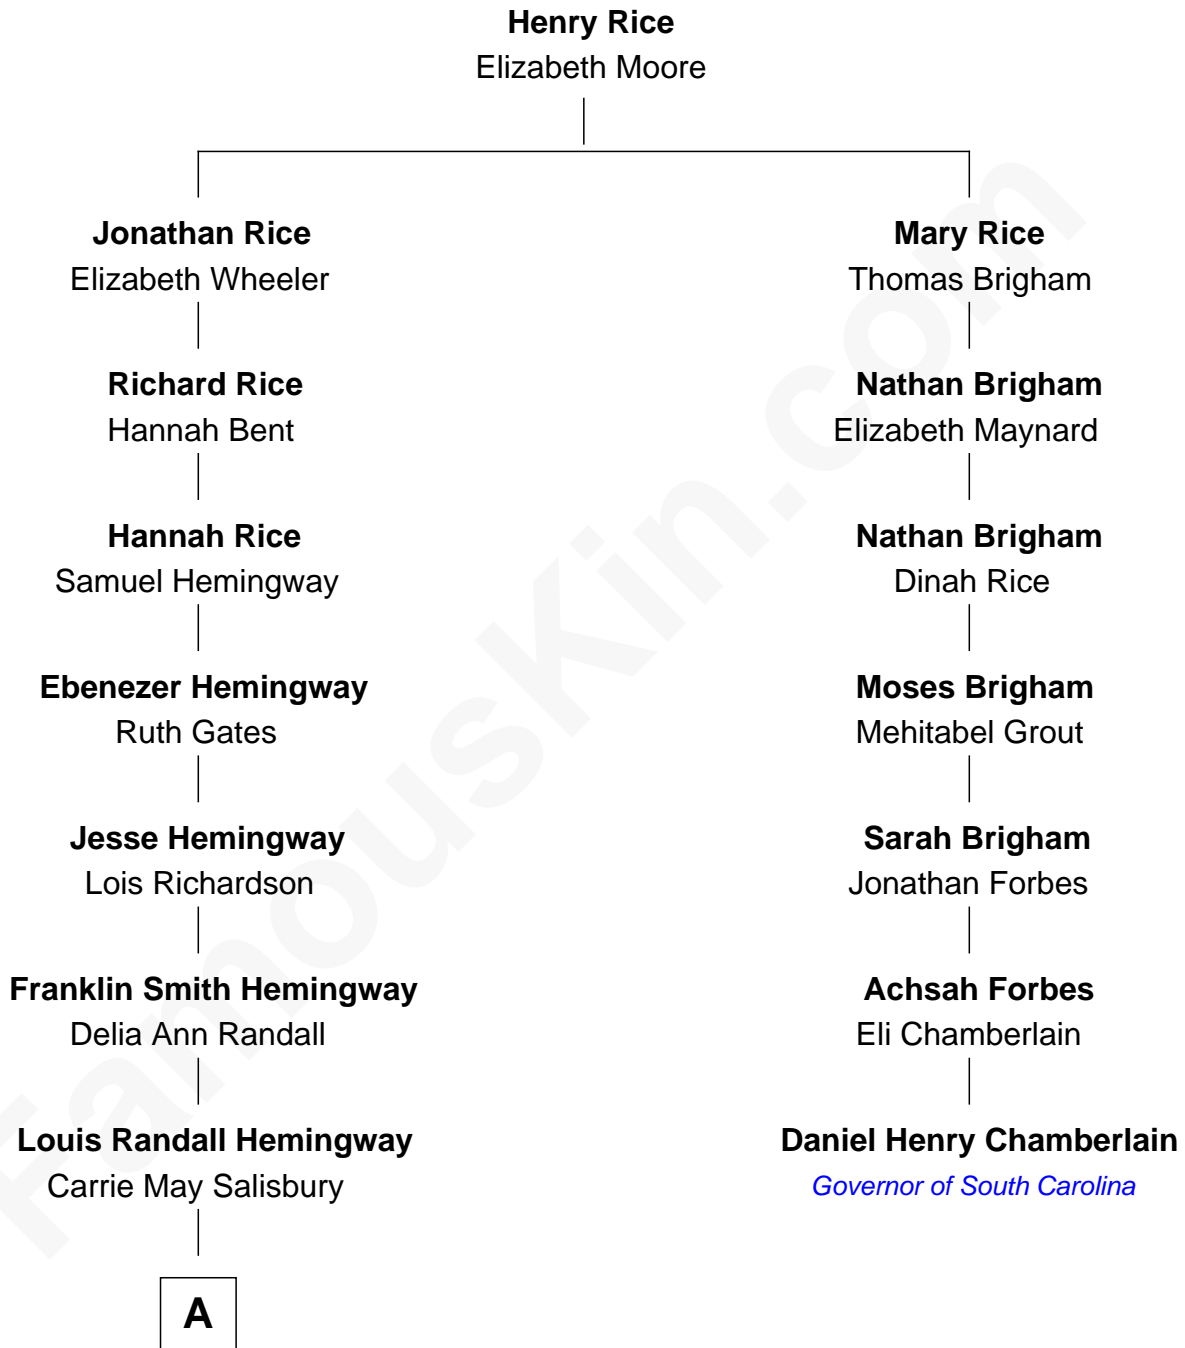

FamousKin.com
Relationship Chart of
Cindy Crawford
Actress and Model

6th cousin 4 times removed of
Daniel Henry Chamberlain
76th Governor of South Carolina

A

Frank Randall Hemingway

Hazel Mae Brown

Ramona Eileen Hemingway

Kenneth Leroy Crawford

Daniel Kenneth Crawford

Jennifer Sue Walker

Cindy Crawford

Actress and Model

FamousKin.com