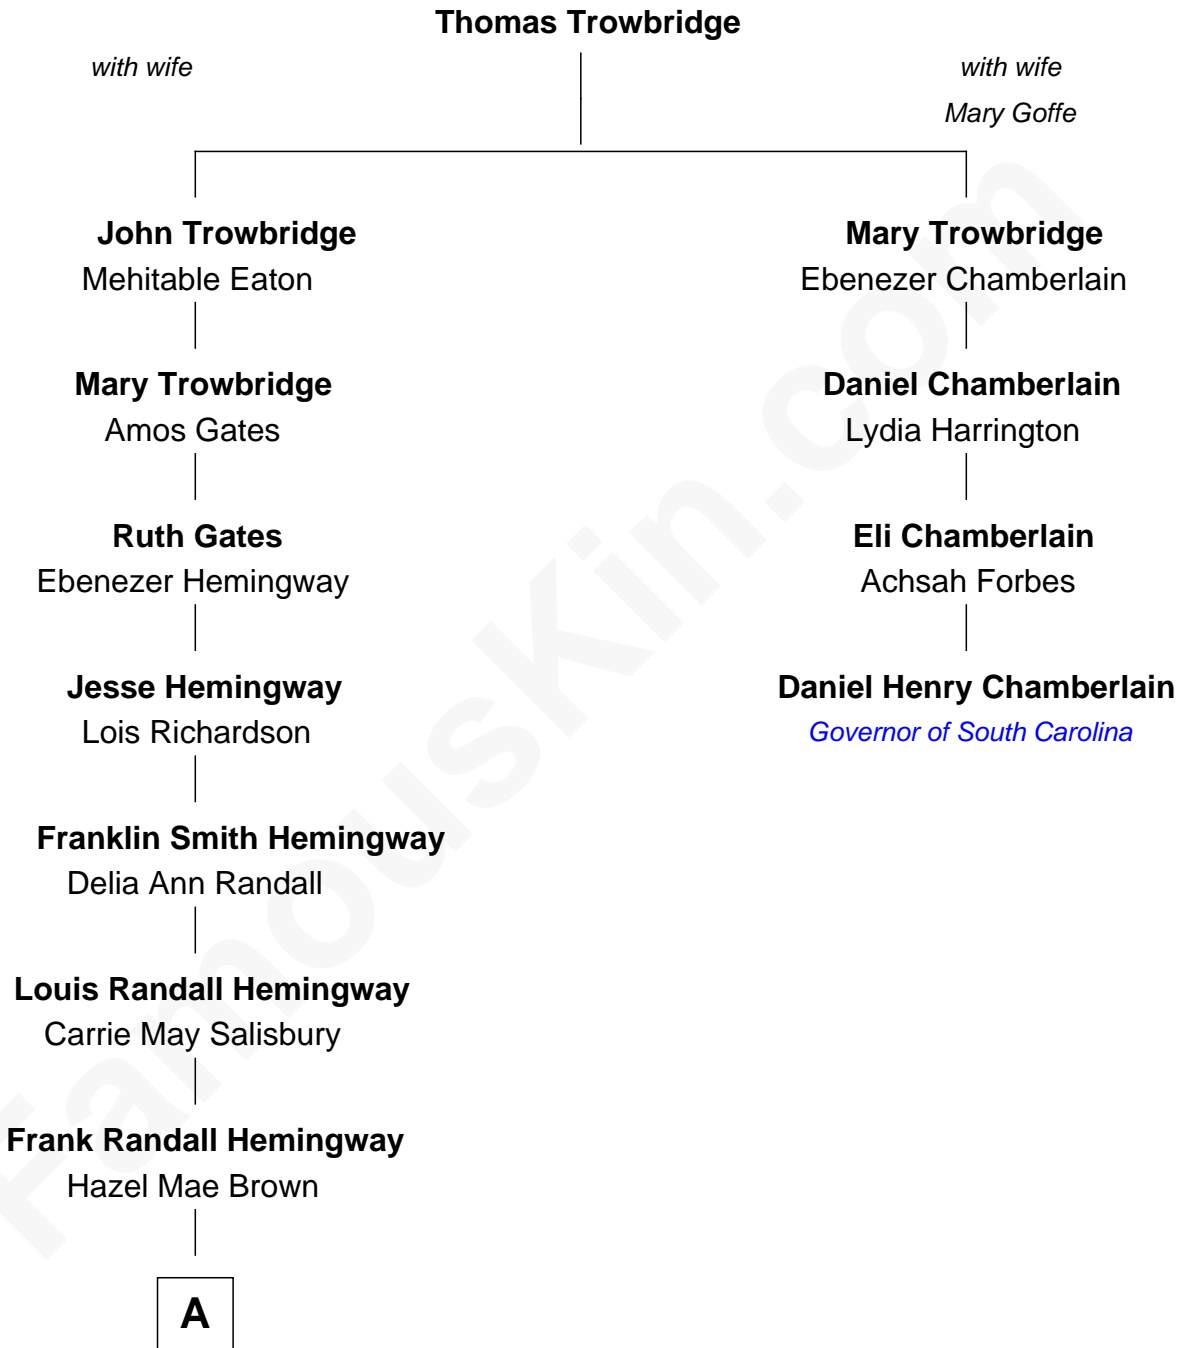

**FamousKin.com**  
**Relationship Chart of**  
**Cindy Crawford**  
*Actress and Model*

3rd cousin 6 times removed of  
**Daniel Henry Chamberlain**  
*76th Governor of South Carolina*

A

—  
**Ramona Eileen Hemingway**

Kenneth Leroy Crawford

—  
**Daniel Kenneth Crawford**

Jennifer Sue Walker

—  
**Cindy Crawford**

*Actress and Model*

FamousKin.com