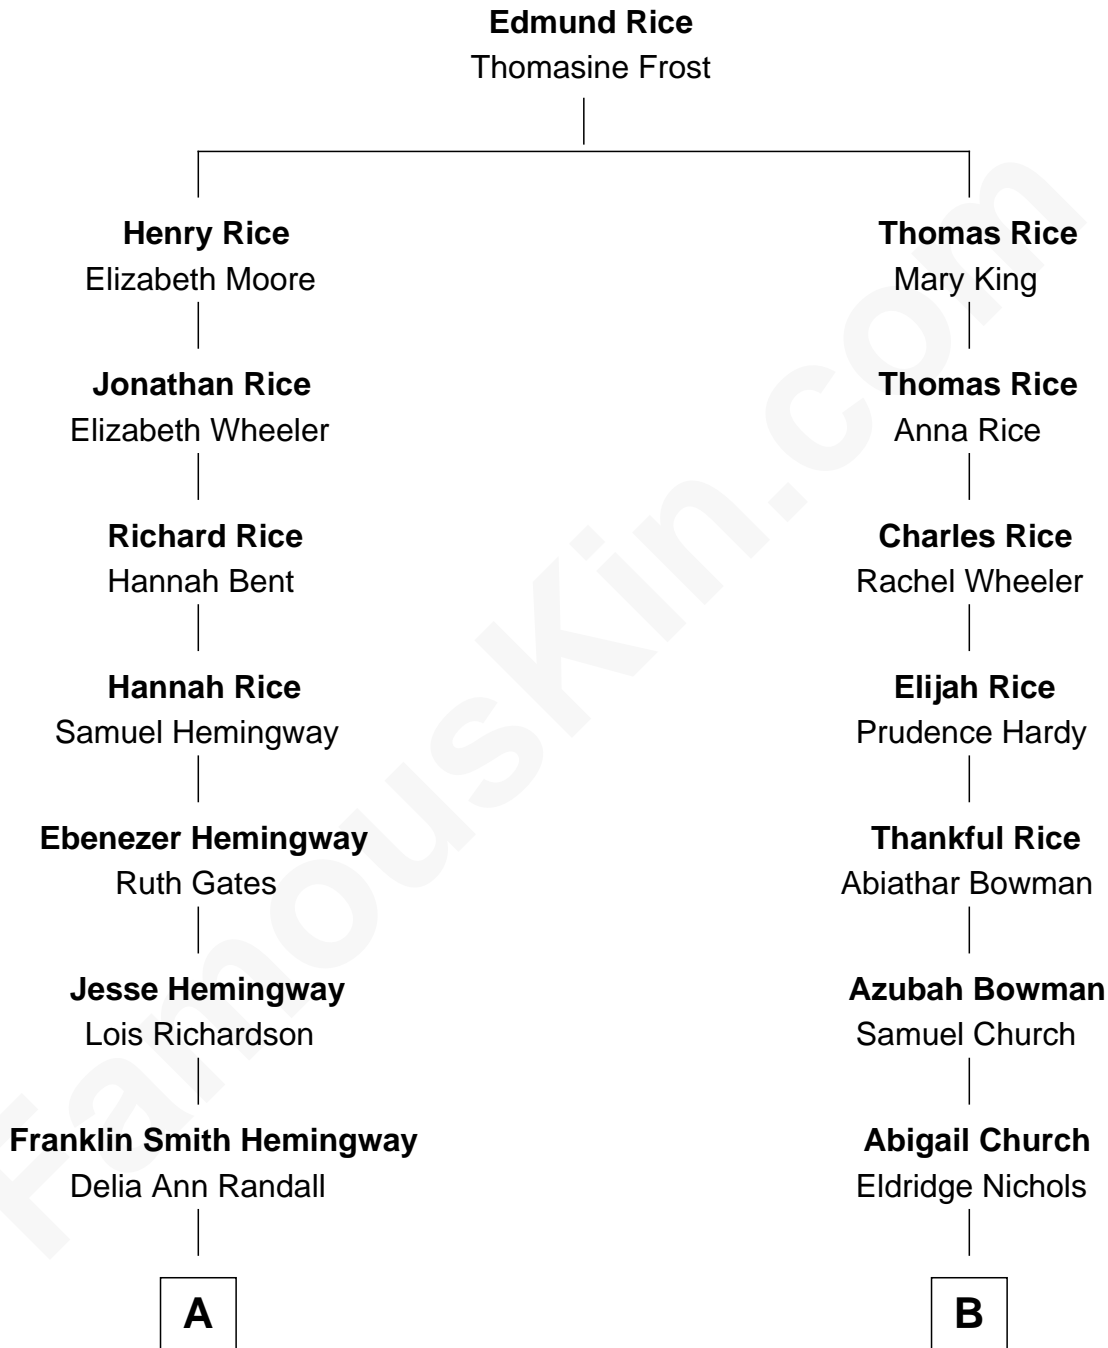

FamousKin.com
Relationship Chart of
Cindy Crawford
Actress and Model

11th cousin 2 times removed of

Taylor Lautner
TV and Movie Actor

A

Louis Randall Hemingway

Carrie May Salisbury

Frank Randall Hemingway

Hazel Mae Brown

Ramona Eileen Hemingway

Kenneth Leroy Crawford

Daniel Kenneth Crawford

Jennifer Sue Walker

Cindy Crawford

Actress and Model

B

George Nichols

Louise Harriett Randall

Wayland Albert Nichols

Fannie Blanche Sisco

Frank James Nichols

Olive F. Allen

Keith Francis Nichols

Wanda J. Yount

Patricia Anne Nichols