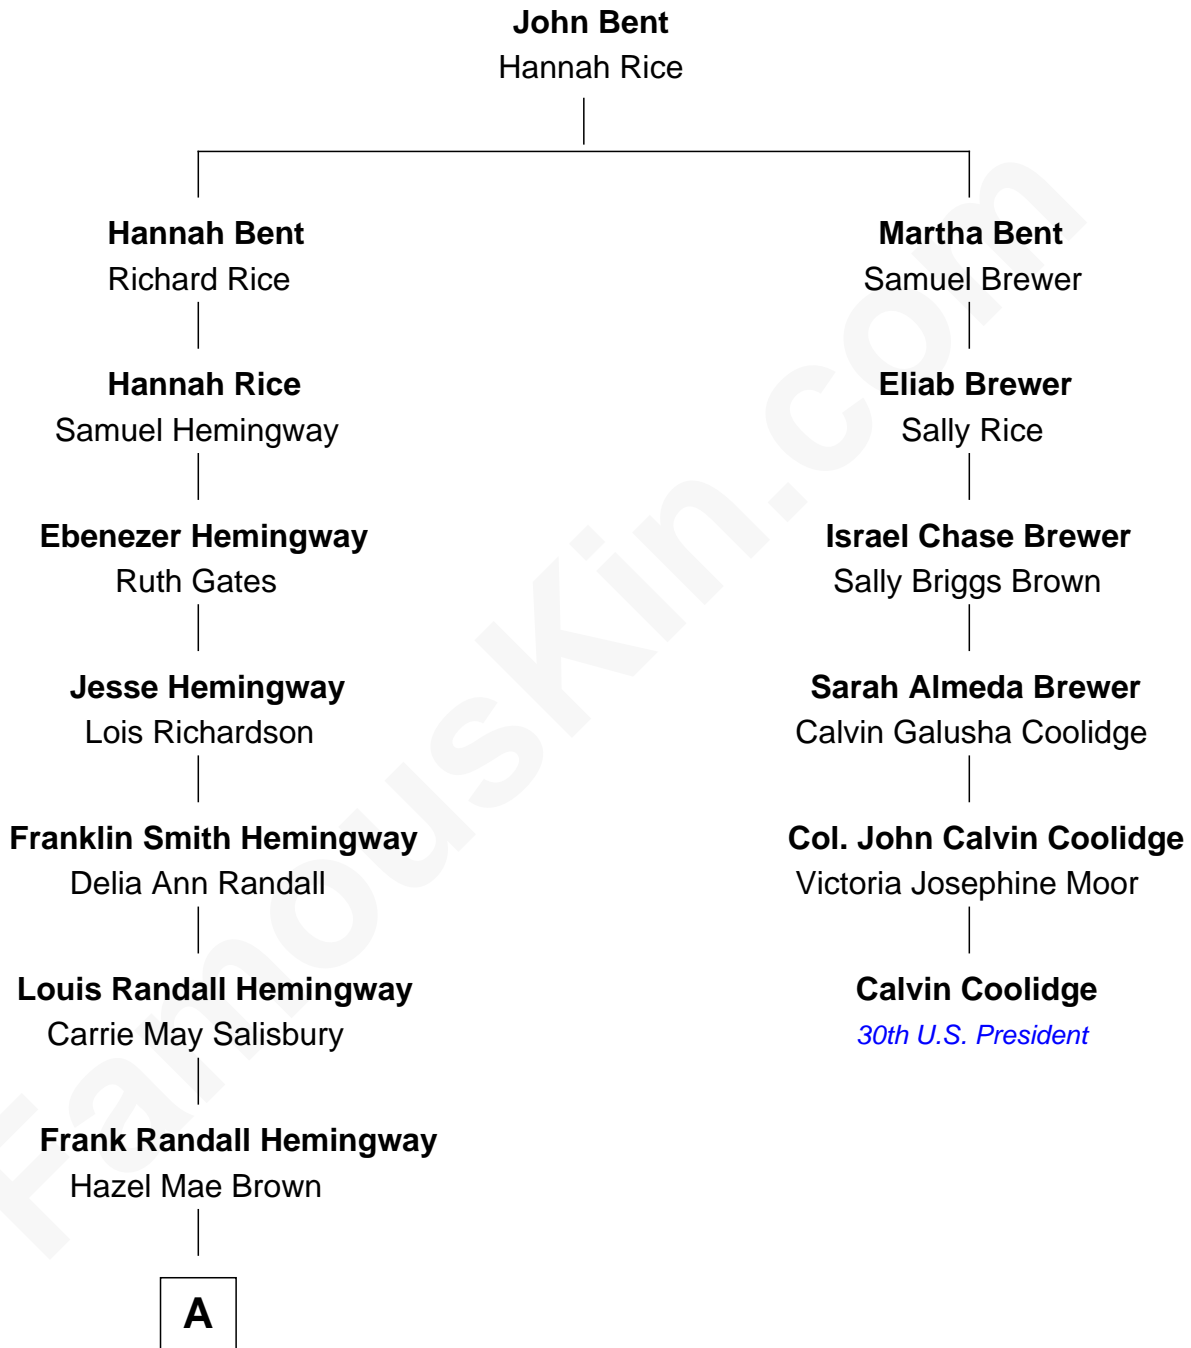

FamousKin.com Relationship Chart of

Cindy Crawford

Actress and Model

5th cousin 4 times removed of

Calvin Coolidge

30th U.S. President

A

—
Ramona Eileen Hemingway

Kenneth Leroy Crawford

—
Daniel Kenneth Crawford

Jennifer Sue Walker

—
Cindy Crawford

Actress and Model

FamousKin.com