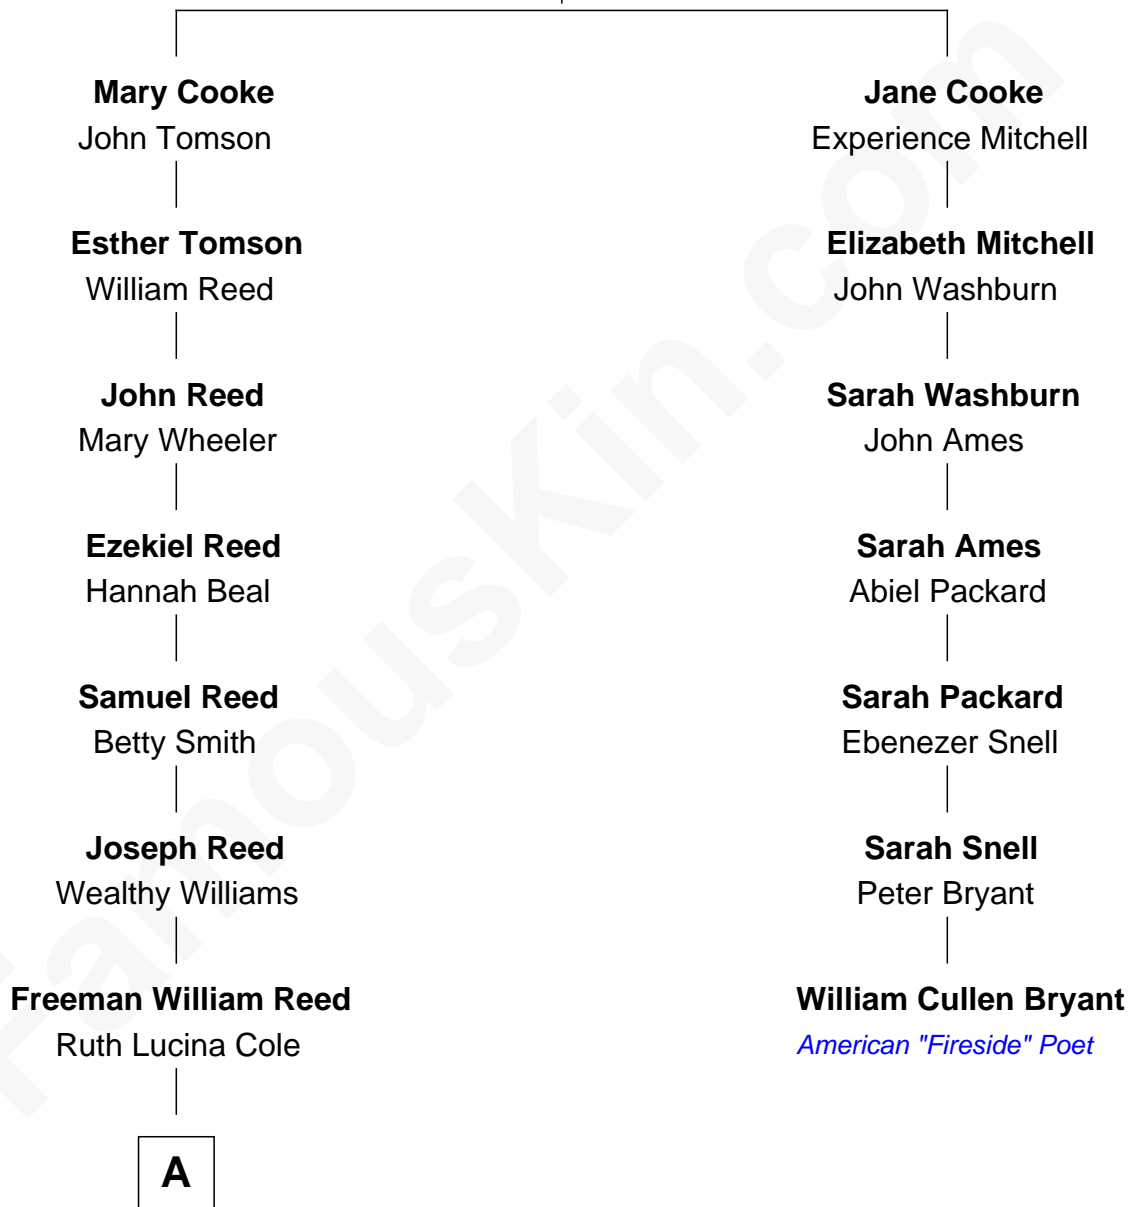

FamousKin.com Relationship Chart of

Cindy Crawford

Actress and Model

6th cousin 6 times removed of

William Cullen Bryant

American "Fireside" Poet

Francis Cooke
Hester le Mahieu

A

—
Emma Jane Reed

Robert Harrison Marsh

—
Mary Jane Marsh

Thomas William Brown

—
Hazel Mae Brown

Frank Randall Hemingway

—
Ramona Eileen Hemingway

Kenneth Leroy Crawford

—
Daniel Kenneth Crawford

Jennifer Sue Walker

—
Cindy Crawford

Actress and Model