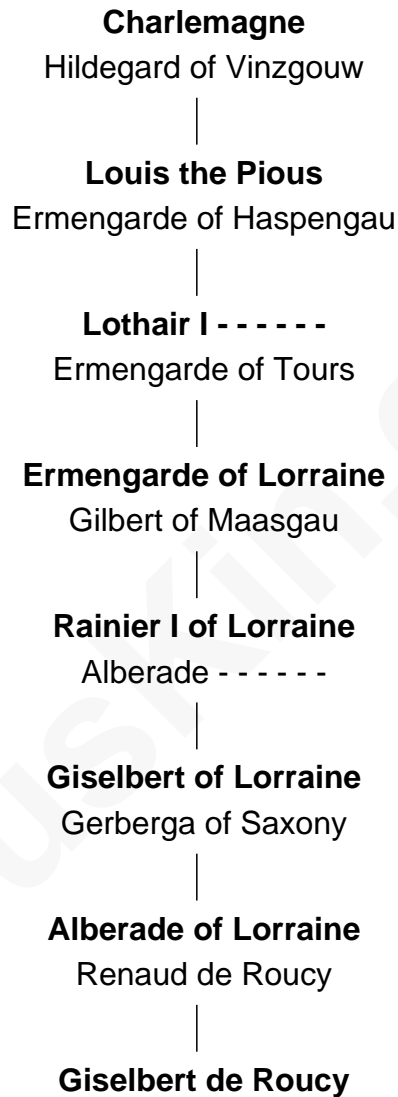

FamousKin.com Relationship Chart of

Cindy Crawford

Actress and Model

39th Great-granddaughter of

Charlemagne

King of the Franks

A

A