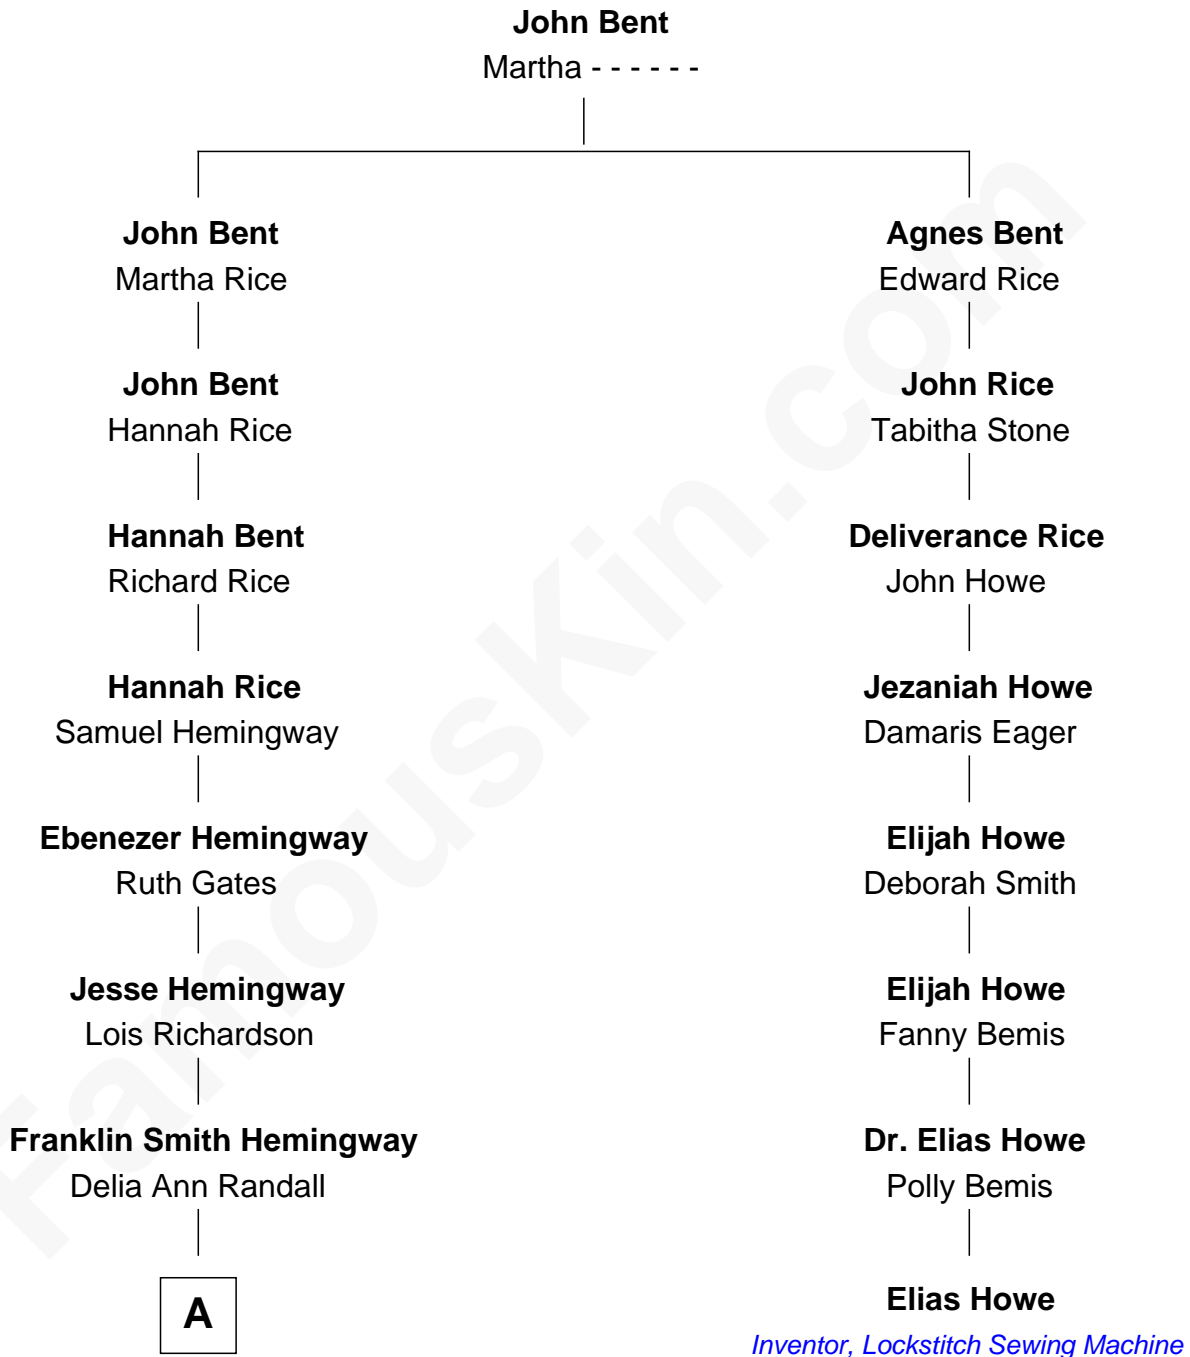

# FamousKin.com Relationship Chart of

**Cindy Crawford**

*Actress and Model*

7th cousin 4 times removed of

**Elias Howe**

*Inventor, Lockstitch Sewing Machine*

**A**

—  
**Louis Randall Hemingway**

Carrie May Salisbury

—  
**Frank Randall Hemingway**

Hazel Mae Brown

—  
**Ramona Eileen Hemingway**

Kenneth Leroy Crawford

—  
**Daniel Kenneth Crawford**

Jennifer Sue Walker

—  
**Cindy Crawford**

*Actress and Model*