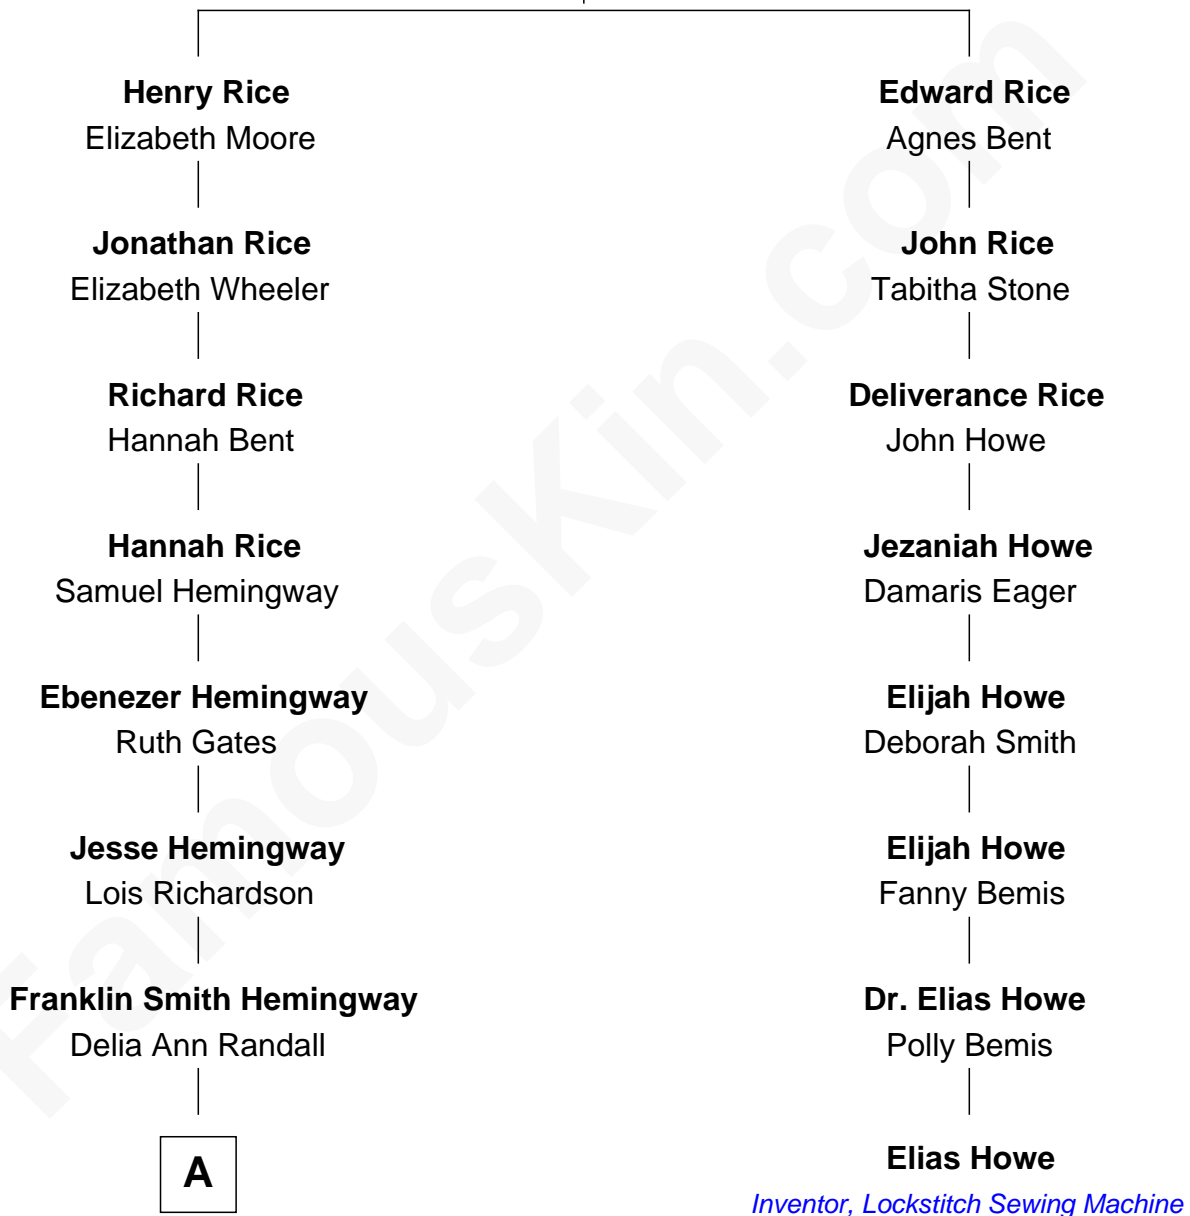

FamousKin.com Relationship Chart of

Cindy Crawford

Actress and Model

7th cousin 4 times removed of

Elias Howe

Inventor, Lockstitch Sewing Machine

Edmund Rice
Thomasine Frost

A

Inventor, Lockstitch Sewing Machine

A

—
Louis Randall Hemingway

Carrie May Salisbury

—
Frank Randall Hemingway

Hazel Mae Brown

—
Ramona Eileen Hemingway

Kenneth Leroy Crawford