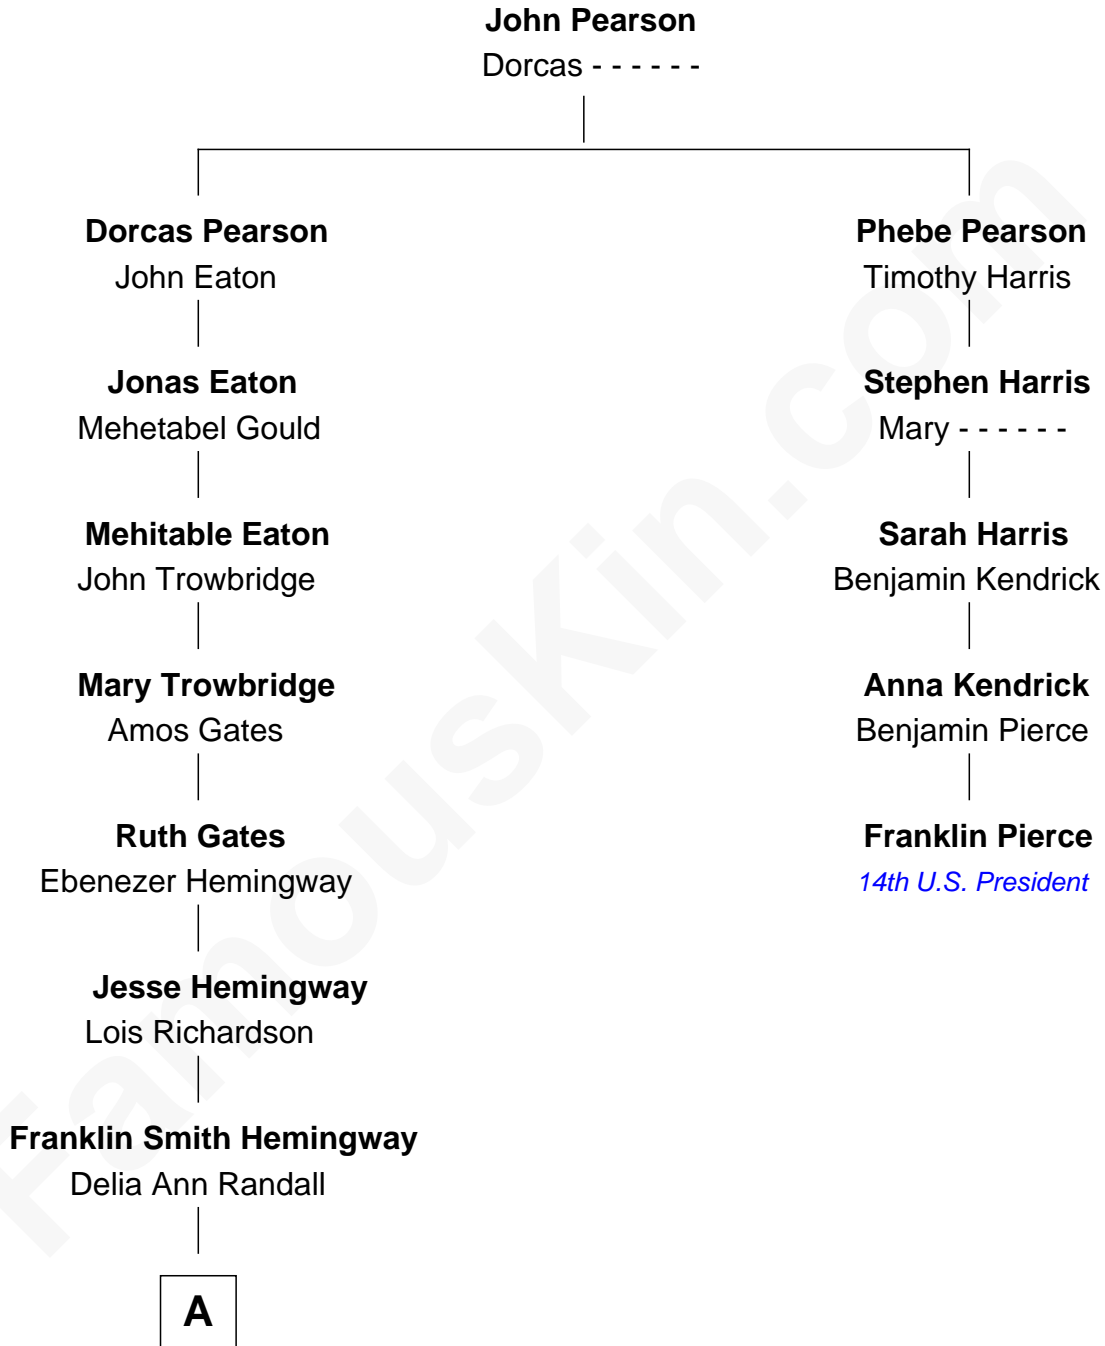

FamousKin.com Relationship Chart of

Cindy Crawford

Actress and Model

4th cousin 7 times removed of

Franklin Pierce

14th U.S. President

A

—
Louis Randall Hemingway

Carrie May Salisbury

—
Frank Randall Hemingway

Hazel Mae Brown

—
Ramona Eileen Hemingway

Kenneth Leroy Crawford

—
Daniel Kenneth Crawford

Jennifer Sue Walker

—
Cindy Crawford