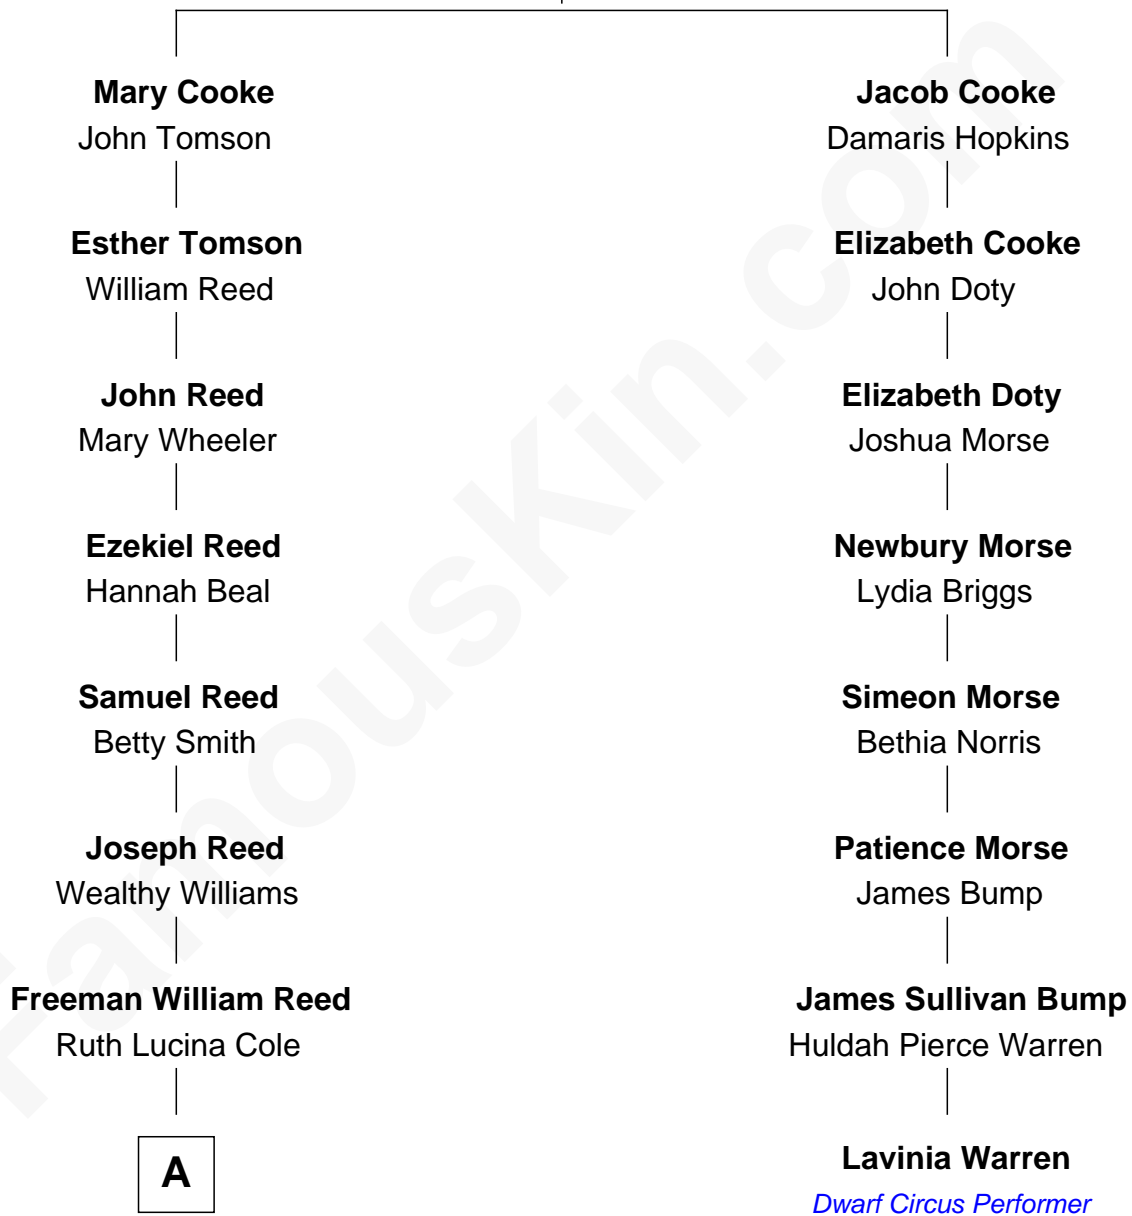

FamousKin.com Relationship Chart of

Cindy Crawford

Actress and Model

7th cousin 5 times removed of

Lavinia Warren

Dwarf Circus Performer

Francis Cooke
Hester le Mahieu

A

—
Emma Jane Reed

Robert Harrison Marsh

—
Mary Jane Marsh

Thomas William Brown

—
Hazel Mae Brown

Frank Randall Hemingway

—
Ramona Eileen Hemingway

Kenneth Leroy Crawford

—
Daniel Kenneth Crawford

Jennifer Sue Walker

—
Cindy Crawford

Actress and Model