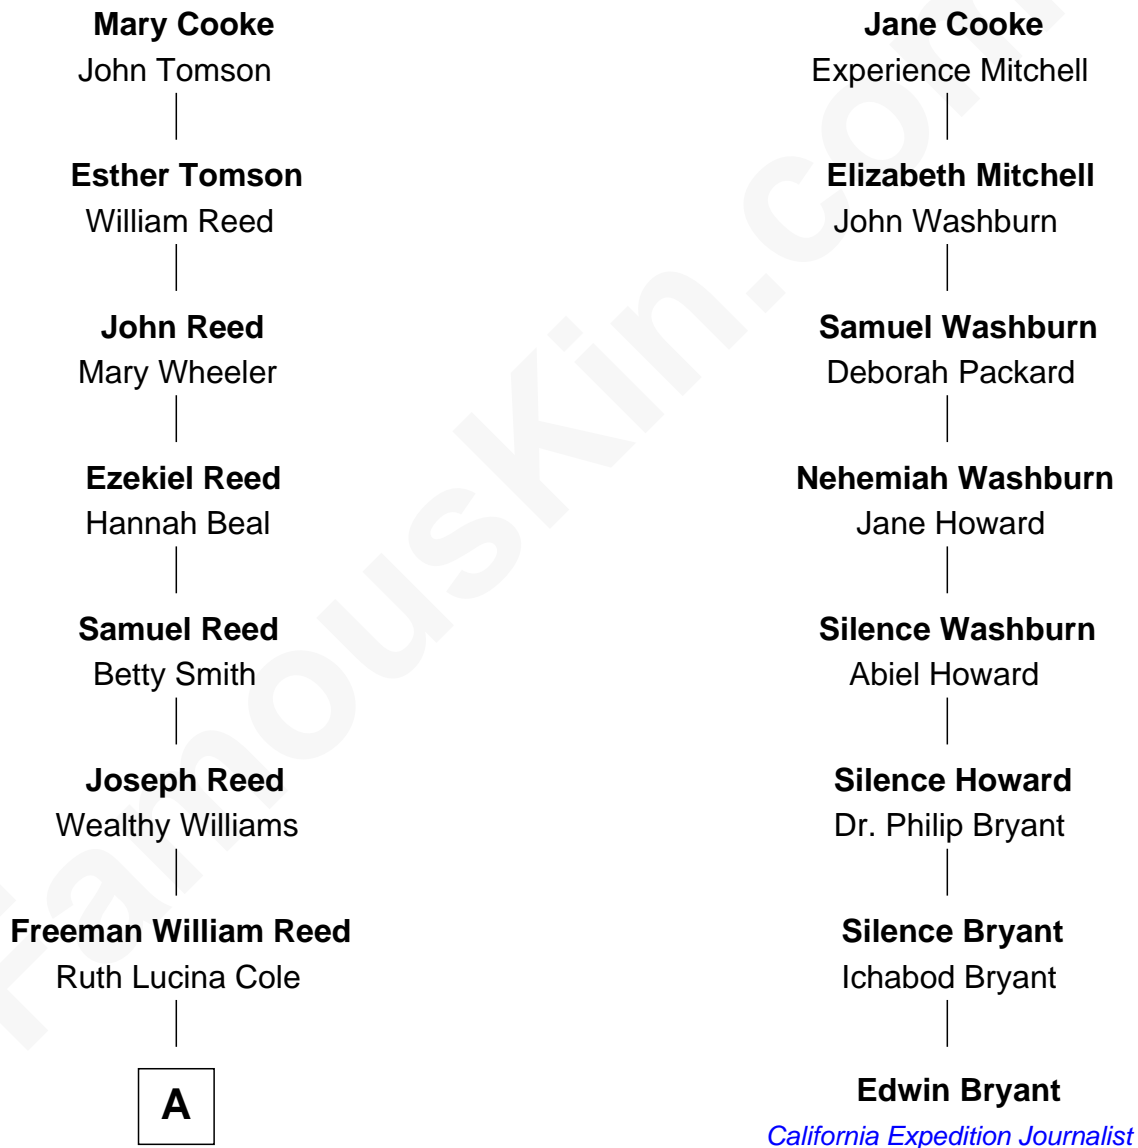

FamousKin.com Relationship Chart of

Cindy Crawford

Actress and Model

7th cousin 5 times removed of

Edwin Bryant

California Expedition Journalist

Francis Cooke

Hester le Mahieu

A

—
Emma Jane Reed

Robert Harrison Marsh

—
Mary Jane Marsh

Thomas William Brown

—
Hazel Mae Brown

Frank Randall Hemingway

—
Ramona Eileen Hemingway

Kenneth Leroy Crawford

—
Daniel Kenneth Crawford

Jennifer Sue Walker

—
Cindy Crawford

Actress and Model