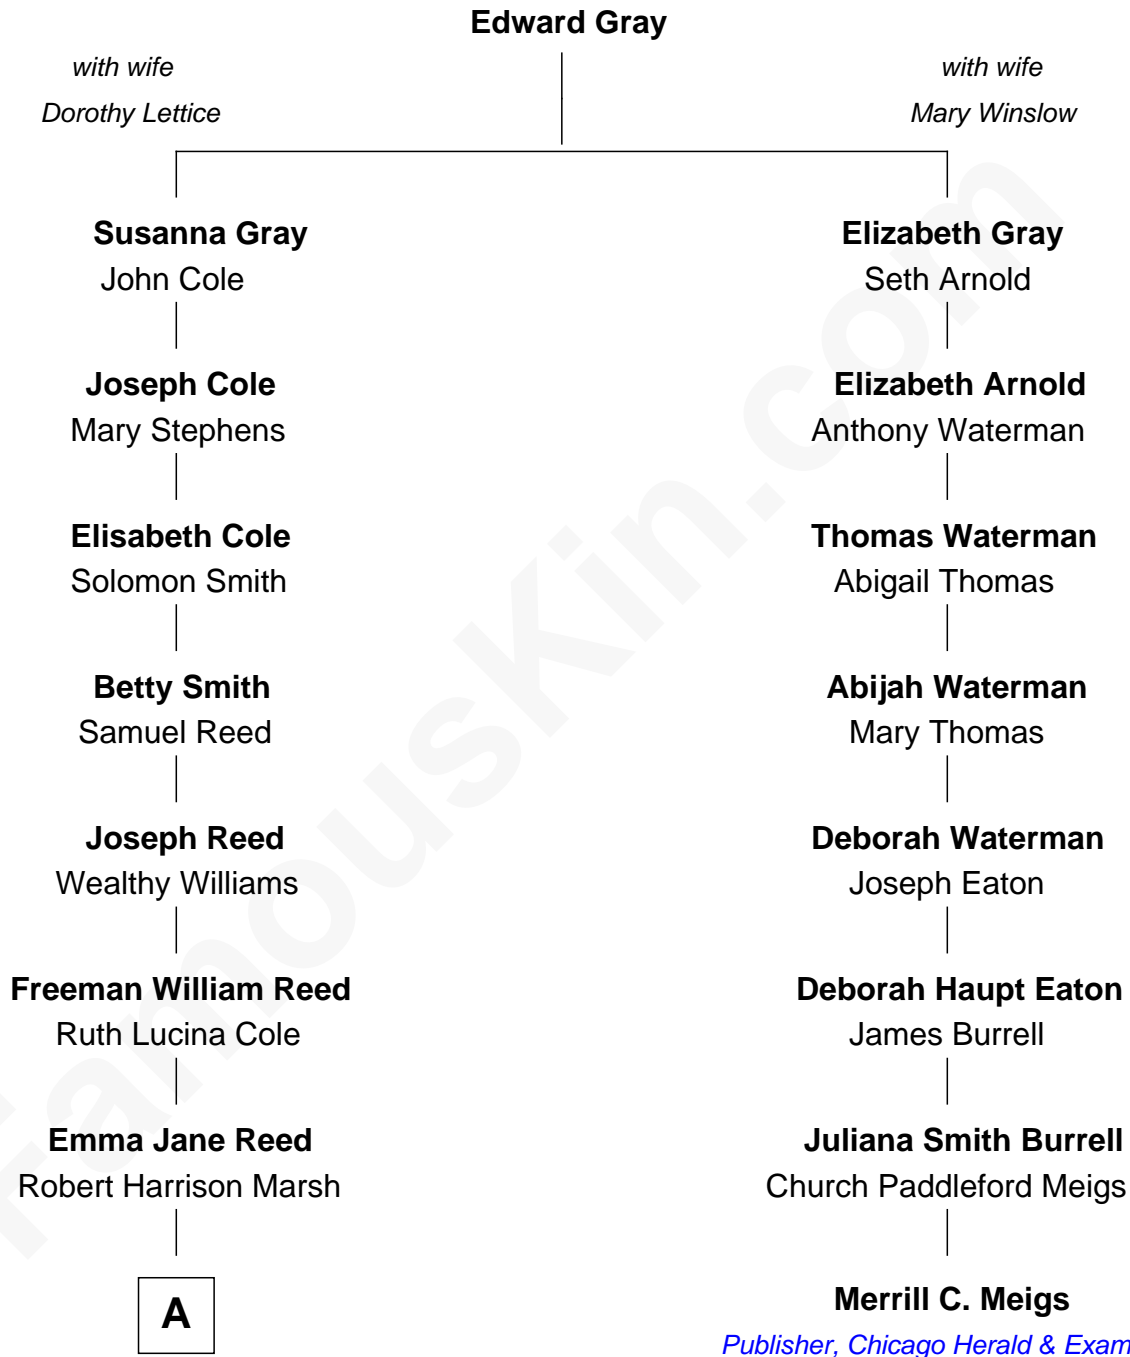

FamousKin.com Relationship Chart of

Cindy Crawford

Actress and Model

7th cousin 4 times removed of

Merrill C. Meigs

Publisher, Chicago Herald & Examiner

A

—
Mary Jane Marsh

Thomas William Brown

—
Hazel Mae Brown

Frank Randall Hemingway

—
Ramona Eileen Hemingway

Kenneth Leroy Crawford

—
Daniel Kenneth Crawford

Jennifer Sue Walker

—
Cindy Crawford