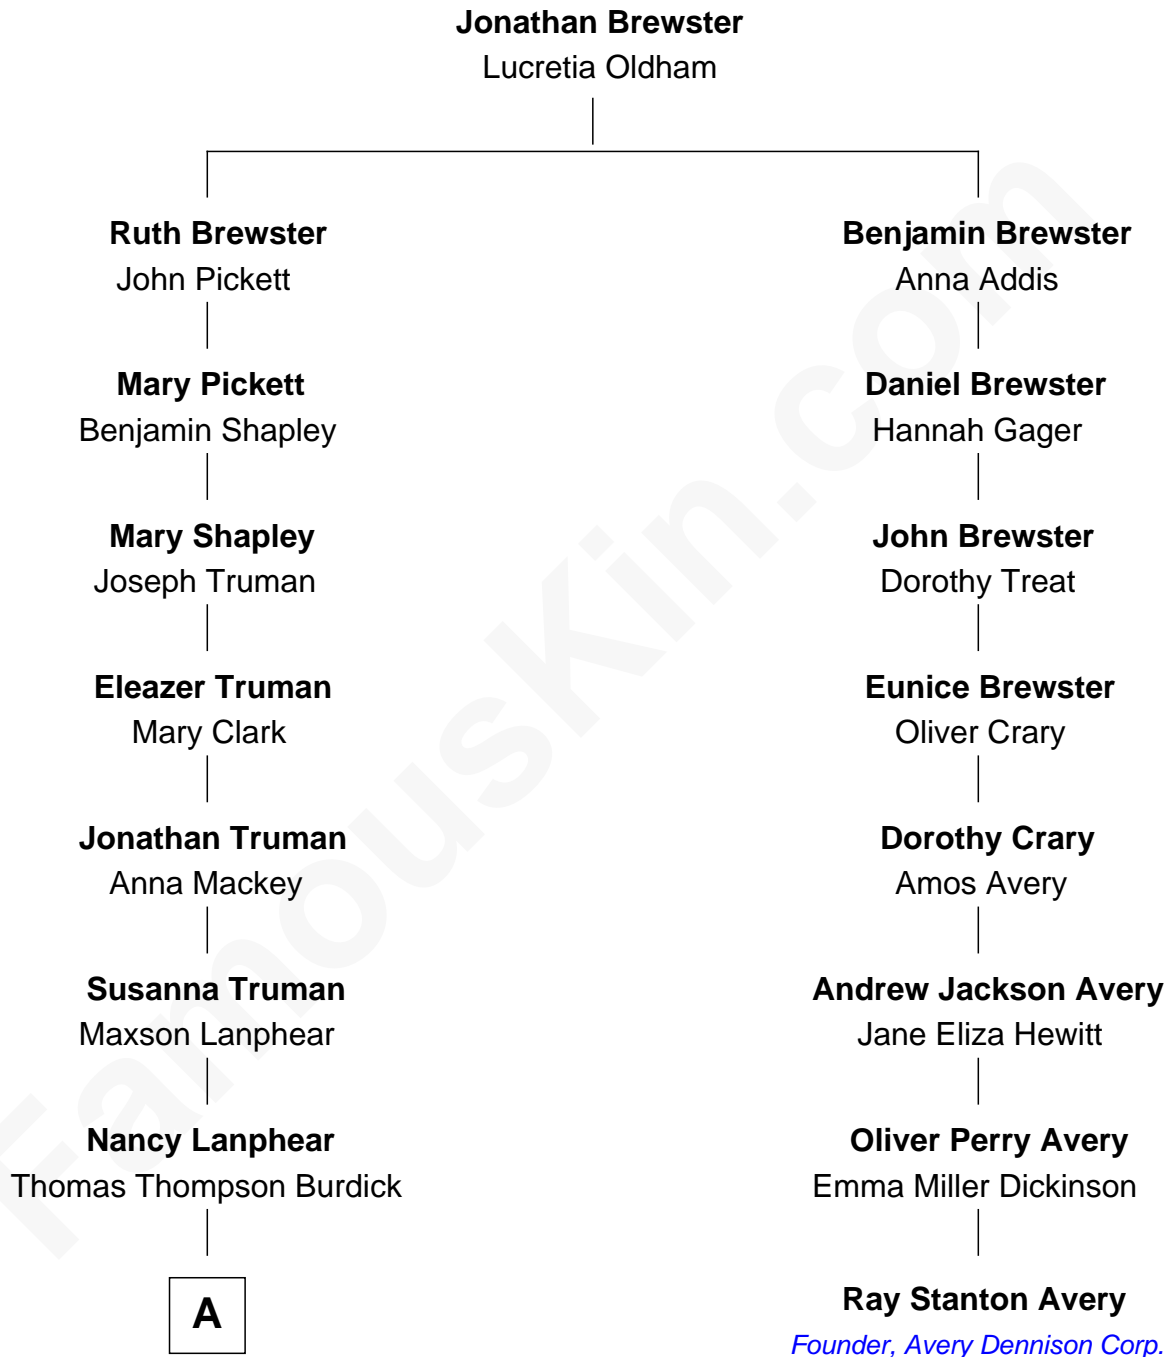

FamousKin.com
Relationship Chart of
Cash Warren
TV Producer

7th cousin 5 times removed of

Ray Stanton Avery
Founder, Avery Dennison Corp.

A

—
Maxson Burdick
Martha J. Compton

—
Alice Amanda Burdick
Joseph J. Jeffrey

—
Beatrice Lena Jeffrey
Drew Madison Narramore

—
Roth Jeffrey Narramore
Patricia Ann Daugherty

—
Sue Ellen Narramore
Lloyd Michael Warren

—
Cash Warren
TV Producer