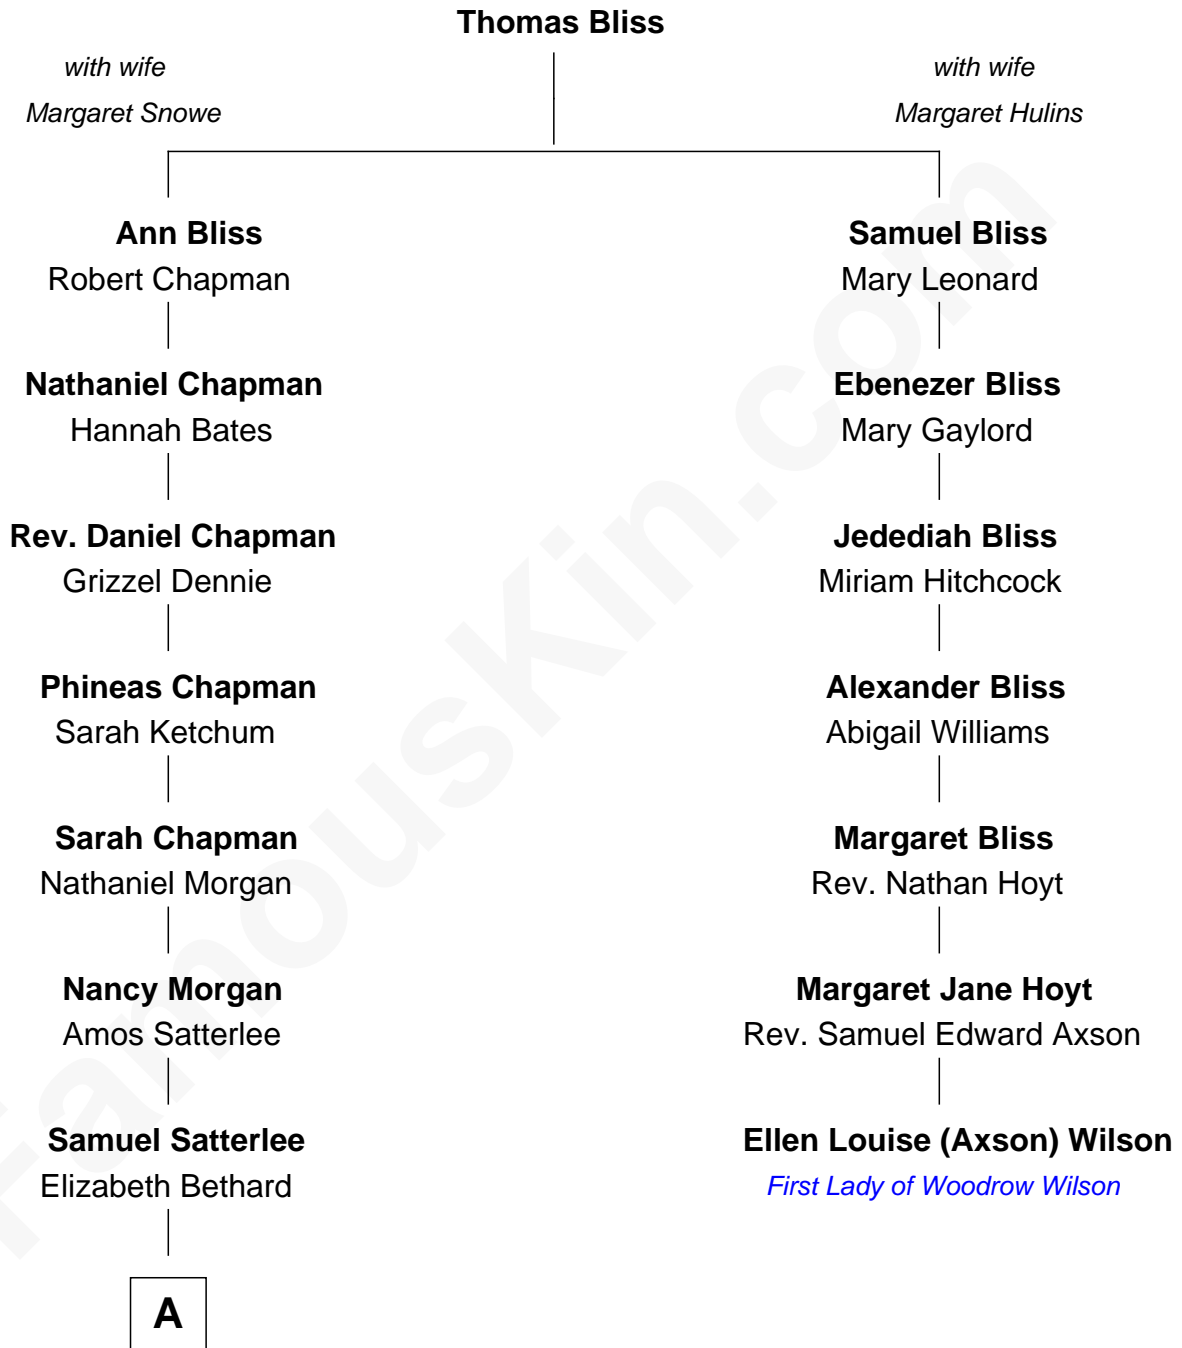

FamousKin.com
Relationship Chart of
Cash Warren
TV Producer

6th cousin 5 times removed of

Ellen Louise (Axson) Wilson
First Lady of President Woodrow Wilson

A

—
Della B. Satterlee

John T. Cohenour

—
Evelyn Tyree Cohenour

James Arthur Daugherty

—
Patricia Ann Daugherty

Roth Jeffrey Narramore

—
Sue Ellen Narramore

Lloyd Michael Warren

—
Cash Warren

TV Producer