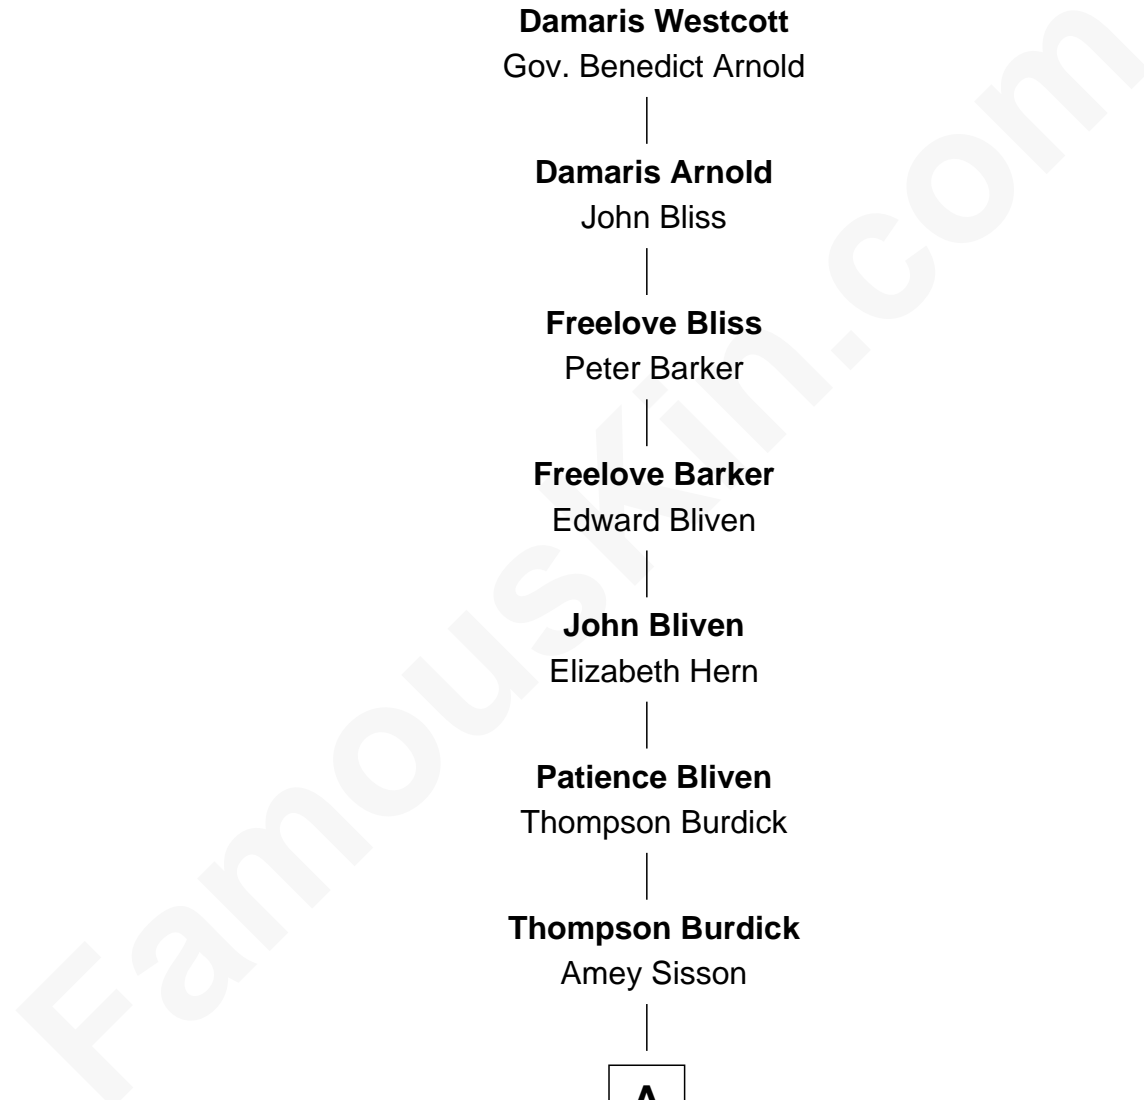

FamousKin.com Relationship Chart of

Cash Warren

TV Producer

12th Great-grandson of

Stukeley Westcott

(c1592 - 1677) Great Migration Immigrant 1636

Stukeley Westcott

Juliann Marchante

Damaris Westcott

Gov. Benedict Arnold

Damaris Arnold

John Bliss

Frelove Bliss

Peter Barker

Frelove Barker

Edward Bliven

John Bliven

Elizabeth Hern

Patience Bliven

Thompson Burdick

Thompson Burdick

Amey Sisson

A

A