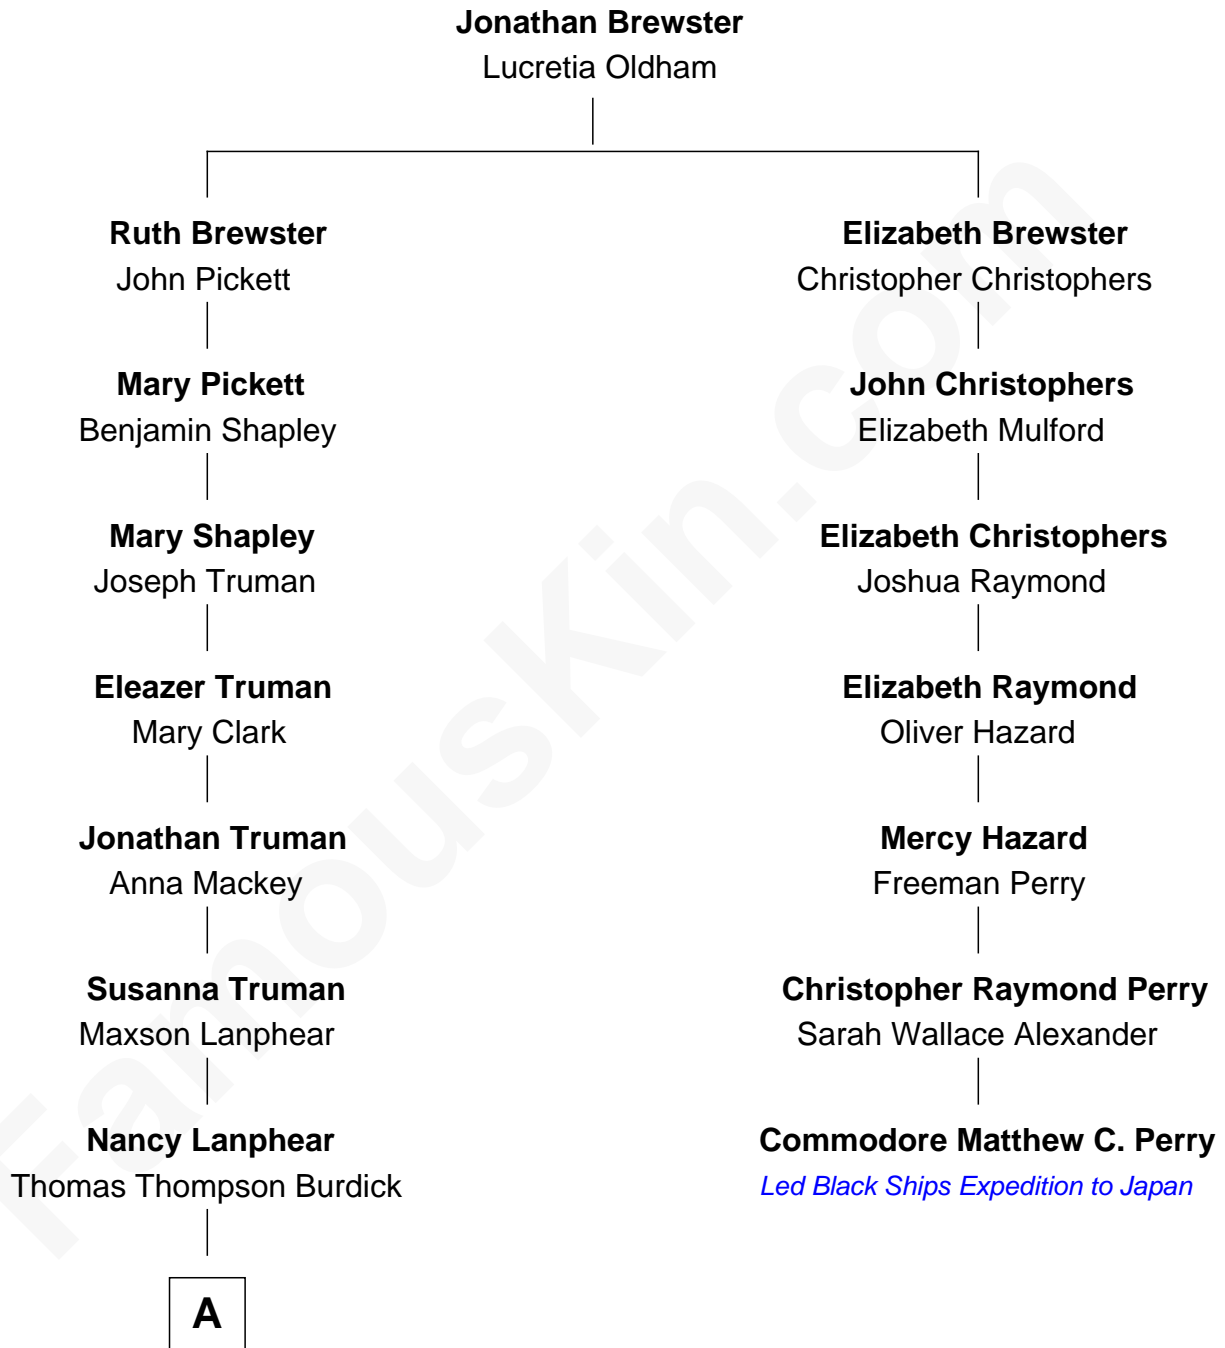

FamousKin.com
Relationship Chart of
Cash Warren
TV Producer

6th cousin 6 times removed of

Commodore Matthew C. Perry
Led Black Ships Expedition to Japan

A

—
Maxson Burdick
Martha J. Compton

—
Alice Amanda Burdick
Joseph J. Jeffrey

—
Beatrice Lena Jeffrey
Drew Madison Narramore

—
Roth Jeffrey Narramore
Patricia Ann Daugherty

—
Sue Ellen Narramore
Lloyd Michael Warren

—
Cash Warren
TV Producer

FamousKin.com