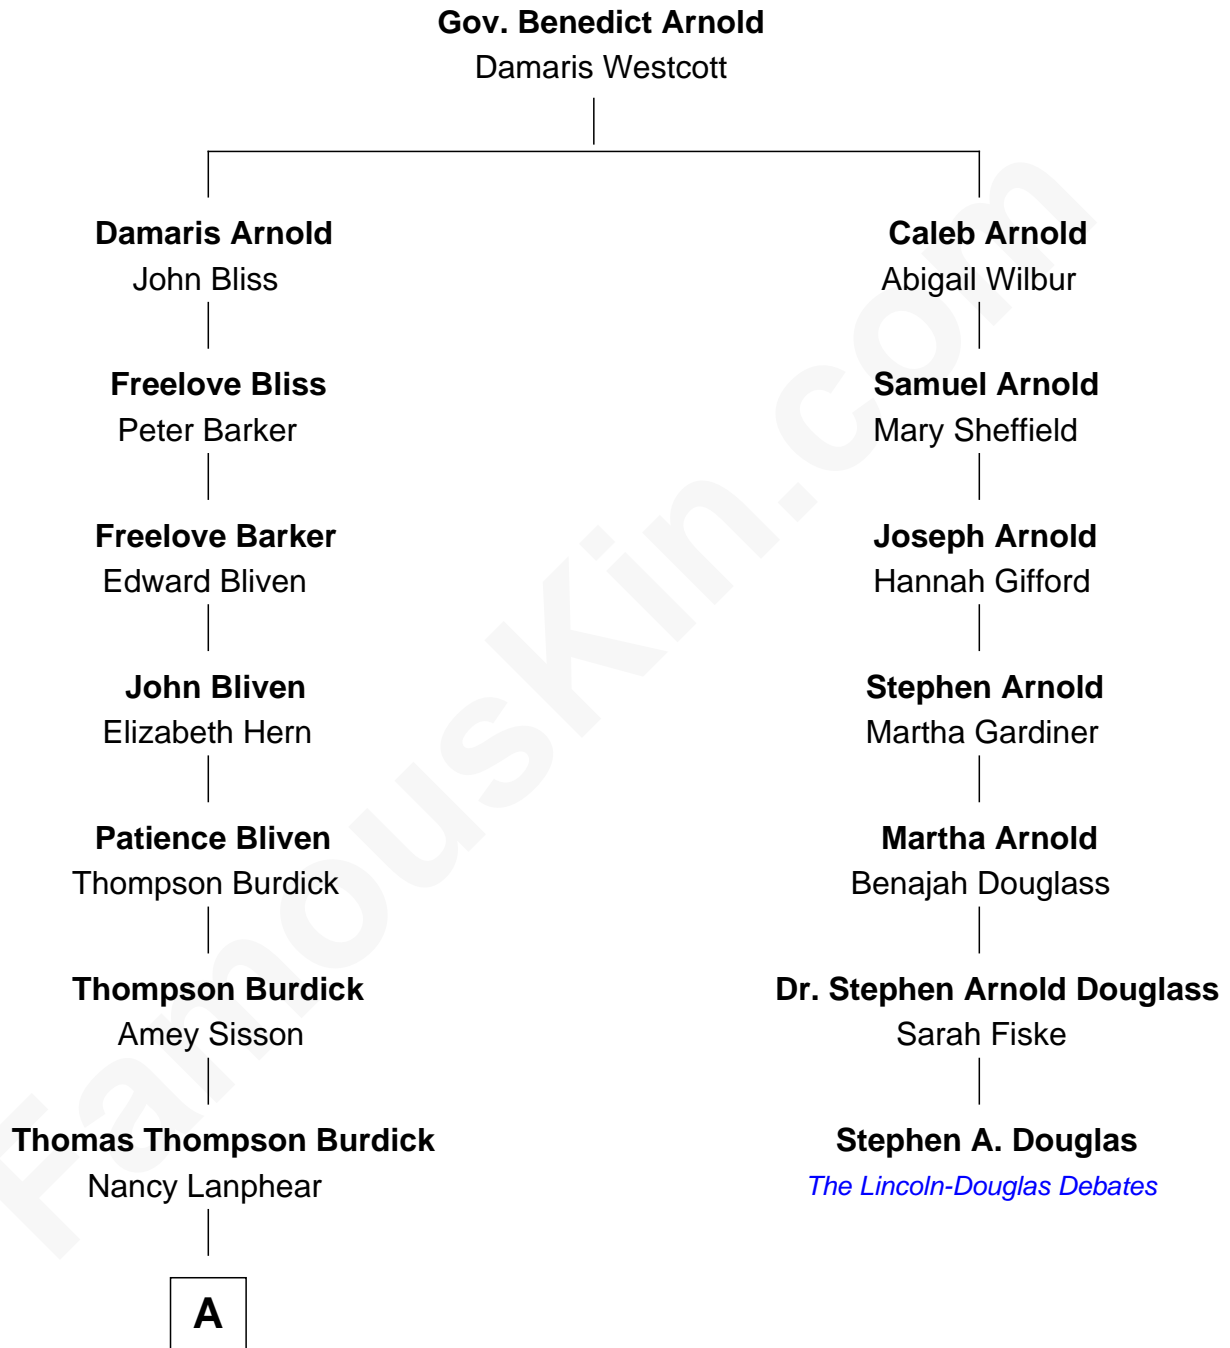

**FamousKin.com**  
**Relationship Chart of**  
**Cash Warren**  
*TV Producer*

6th cousin 6 times removed of

**Stephen A. Douglas**  
*Participated in Lincoln-Douglas Debates*

**A**

—  
**Maxson Burdick**  
Martha J. Compton

—  
**Alice Amanda Burdick**  
Joseph J. Jeffrey

—  
**Beatrice Lena Jeffrey**  
Drew Madison Narramore

—  
**Roth Jeffrey Narramore**  
Patricia Ann Daugherty

—  
**Sue Ellen Narramore**  
Lloyd Michael Warren

—  
**Cash Warren**  
*TV Producer*