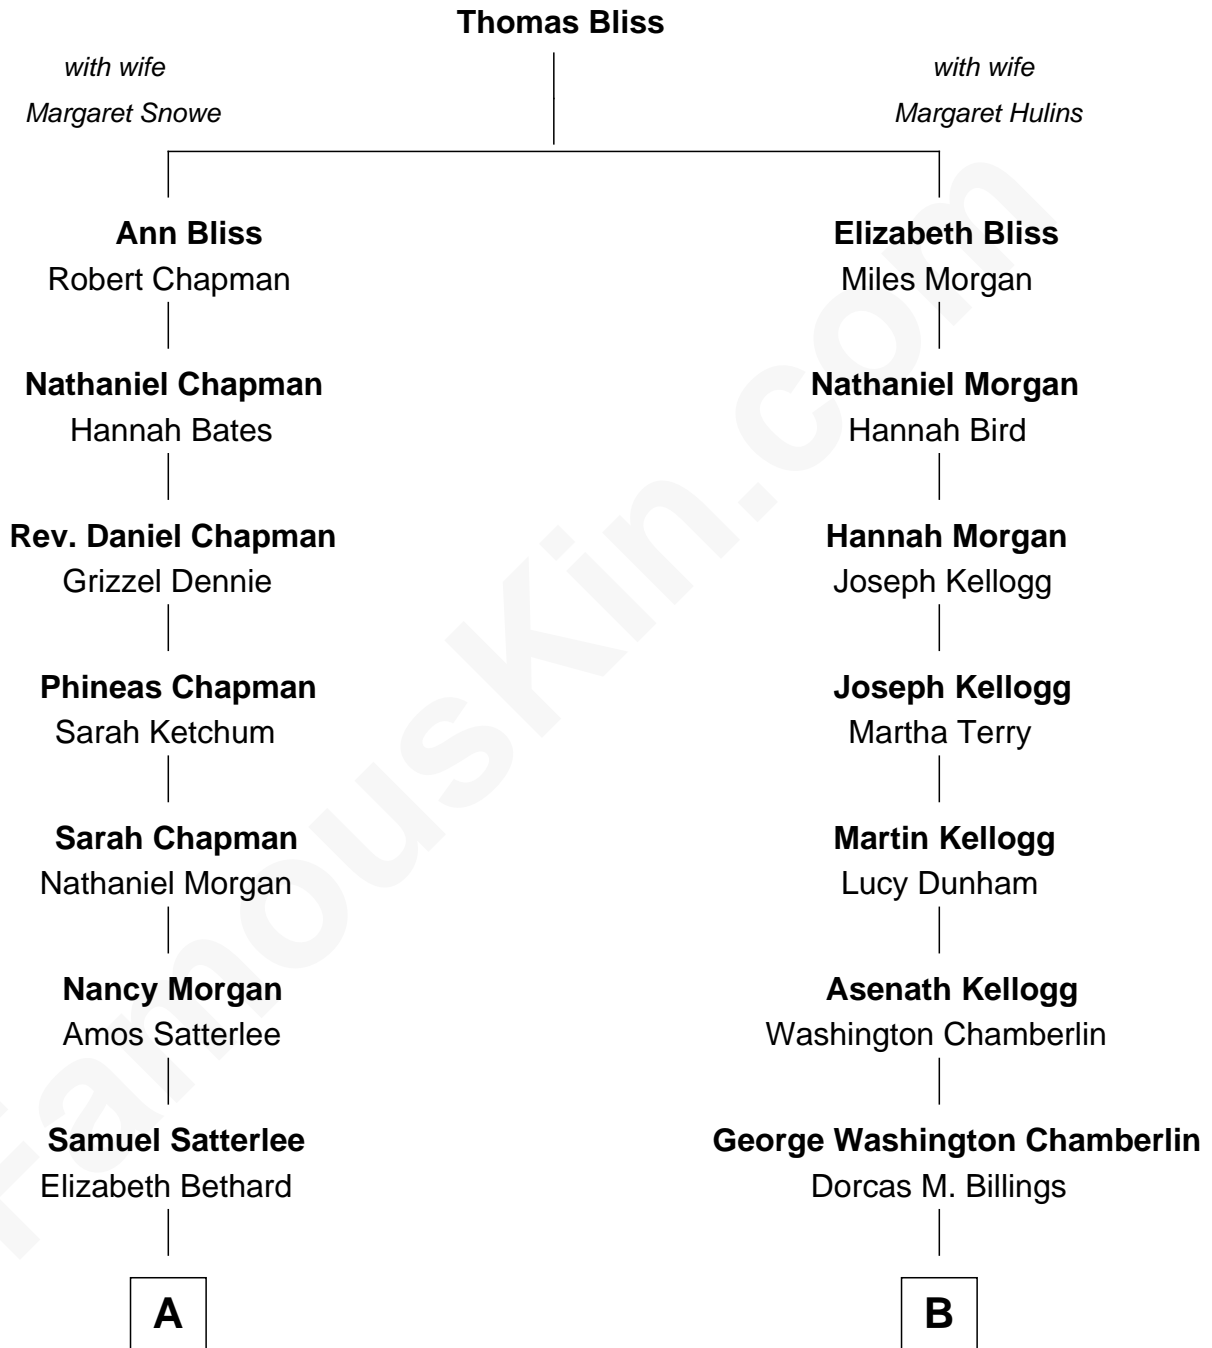

FamousKin.com
Relationship Chart of
Cash Warren
TV Producer

11th cousin 1 time removed of

Shannon Woodward
TV and Movie Actress

A

Della B. Satterlee
John T. Cohenour

Evelyn Tyree Cohenour
James Arthur Daugherty

Patricia Ann Daugherty
Roth Jeffrey Narramore

Sue Ellen Narramore
Lloyd Michael Warren

Cash Warren
TV Producer

B

Emma Dorcas Chamberlin
James Benton Woodward

Willis Benton Woodward
Friedericke M. Steuer

Roy Colefax Woodward
Edna Mary Doty

Gary Allen Woodward
Norma Corrine Swedlund

Steven Gary Woodward
Kathleen Andrea West

Shannon Woodward
TV and Movie Actress