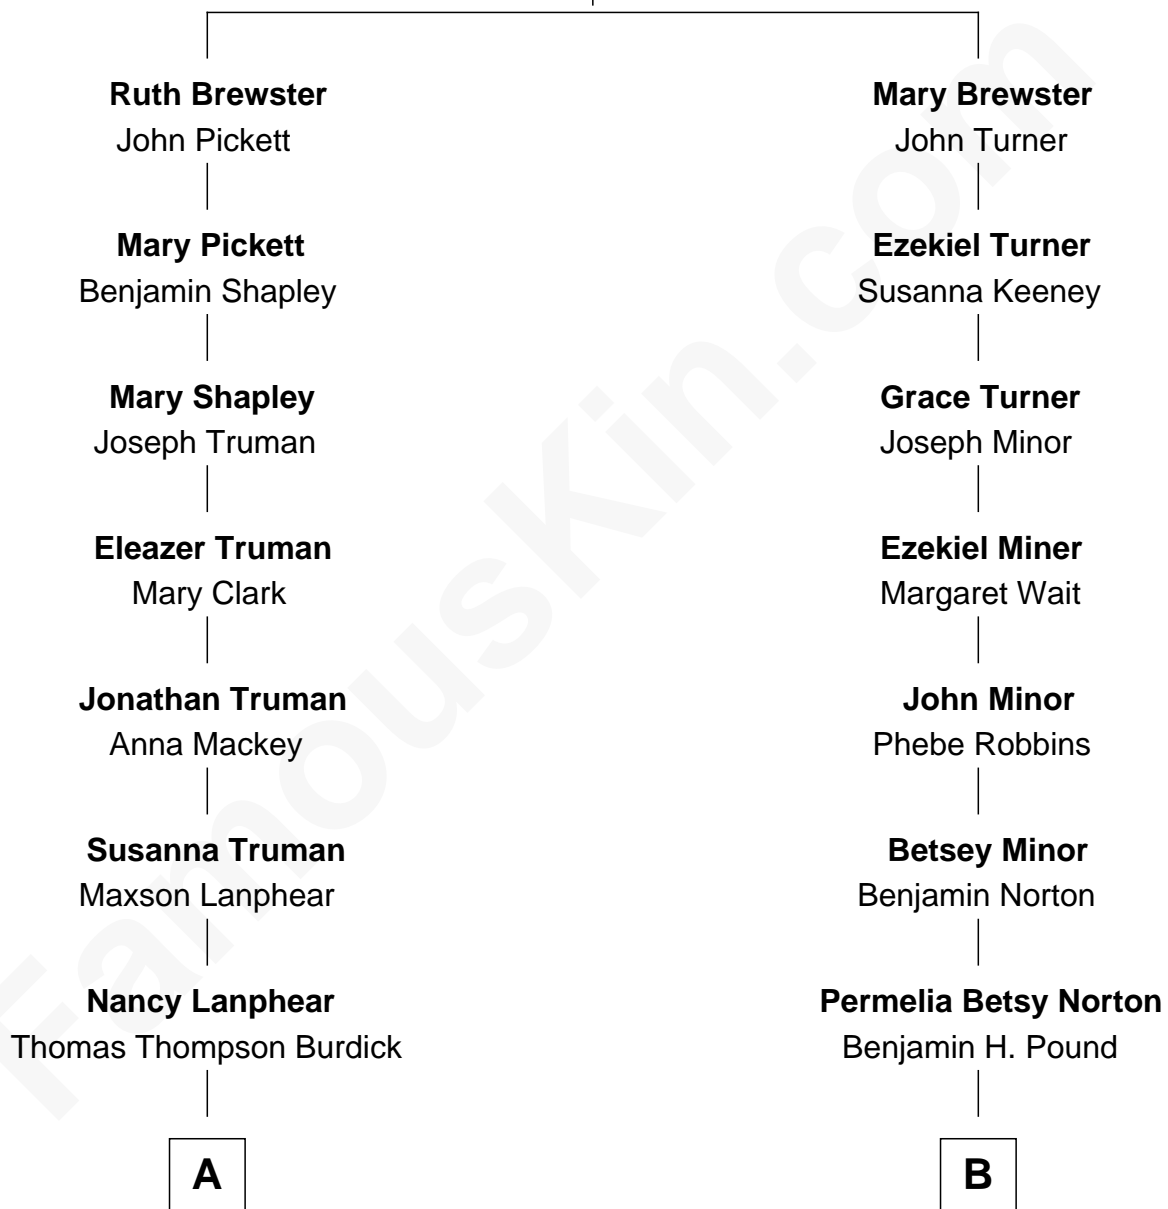

FamousKin.com Relationship Chart of

Cash Warren

TV Producer

12th cousin of

Taylor Lautner

TV and Movie Actor

Jonathan Brewster

Lucretia Oldham

A

Maxson Burdick
Martha J. Compton

Alice Amanda Burdick
Joseph J. Jeffrey

Beatrice Lena Jeffrey
Drew Madison Narramore

Roth Jeffrey Narramore
Patricia Ann Daugherty

Sue Ellen Narramore
Lloyd Michael Warren