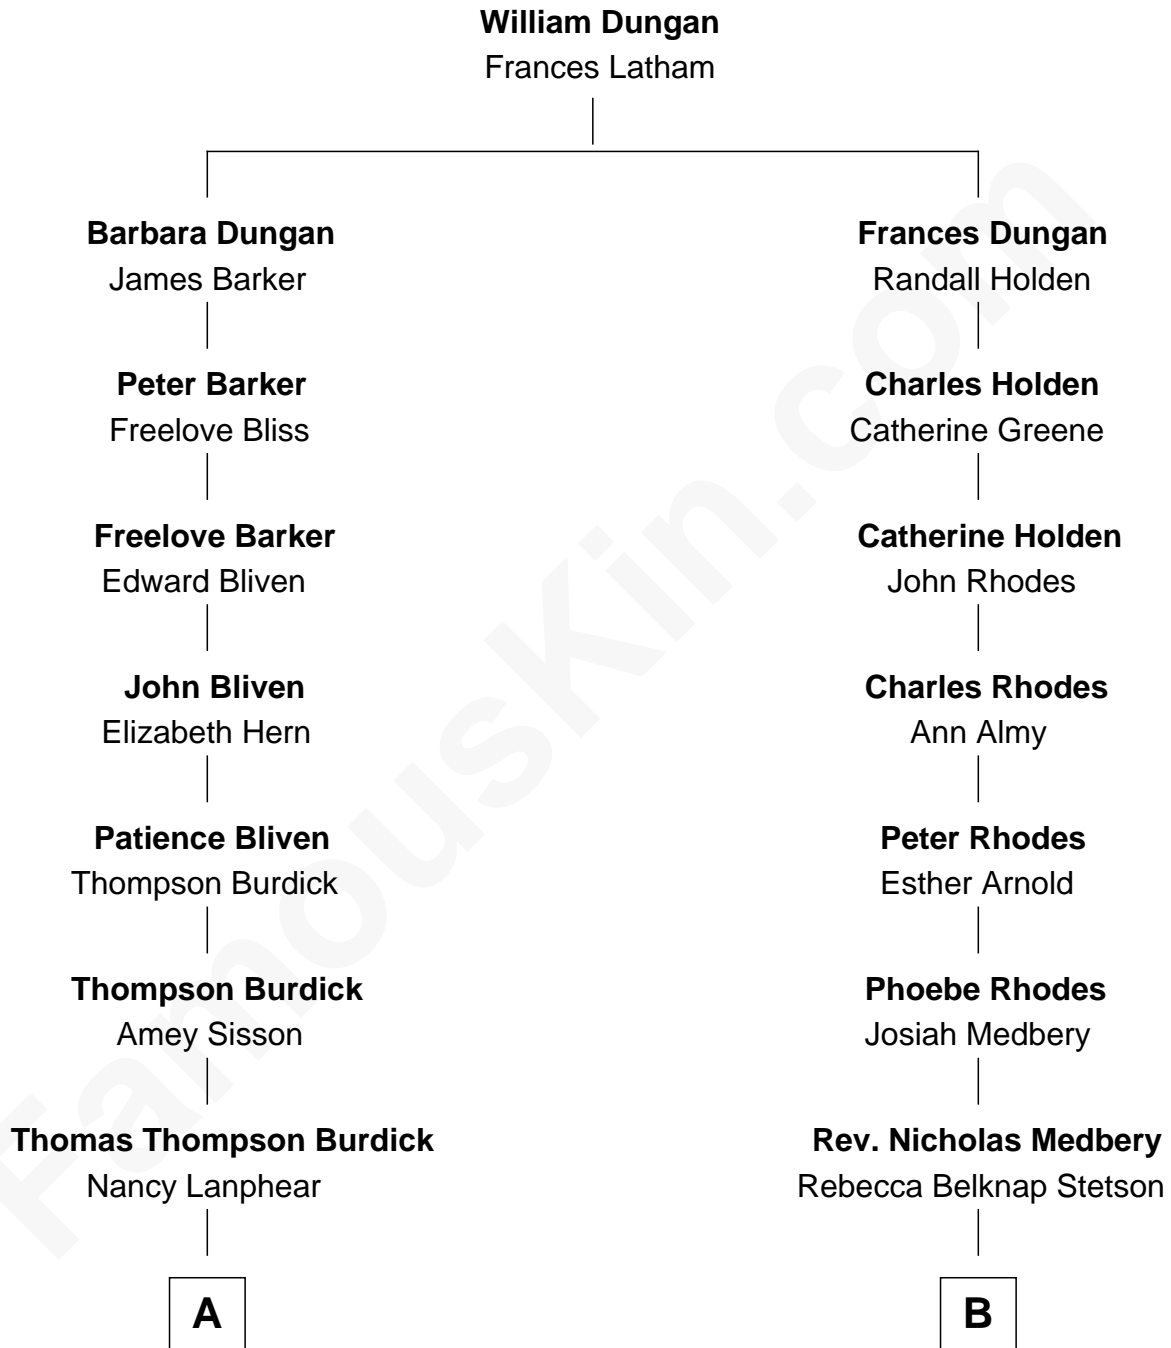

FamousKin.com
Relationship Chart of
Cash Warren
TV Producer

8th cousin 4 times removed of
Benton MacKaye
Co-Founder, Appalachian Trail

A

Maxson Burdick
Martha J. Compton

Alice Amanda Burdick
Joseph J. Jeffrey

Beatrice Lena Jeffrey
Drew Madison Narramore

Roth Jeffrey Narramore
Patricia Ann Daugherty

Sue Ellen Narramore
Lloyd Michael Warren

Cash Warren
TV Producer

B

Mary Ellen Keith Medbery
James Morrison Steele MacKaye