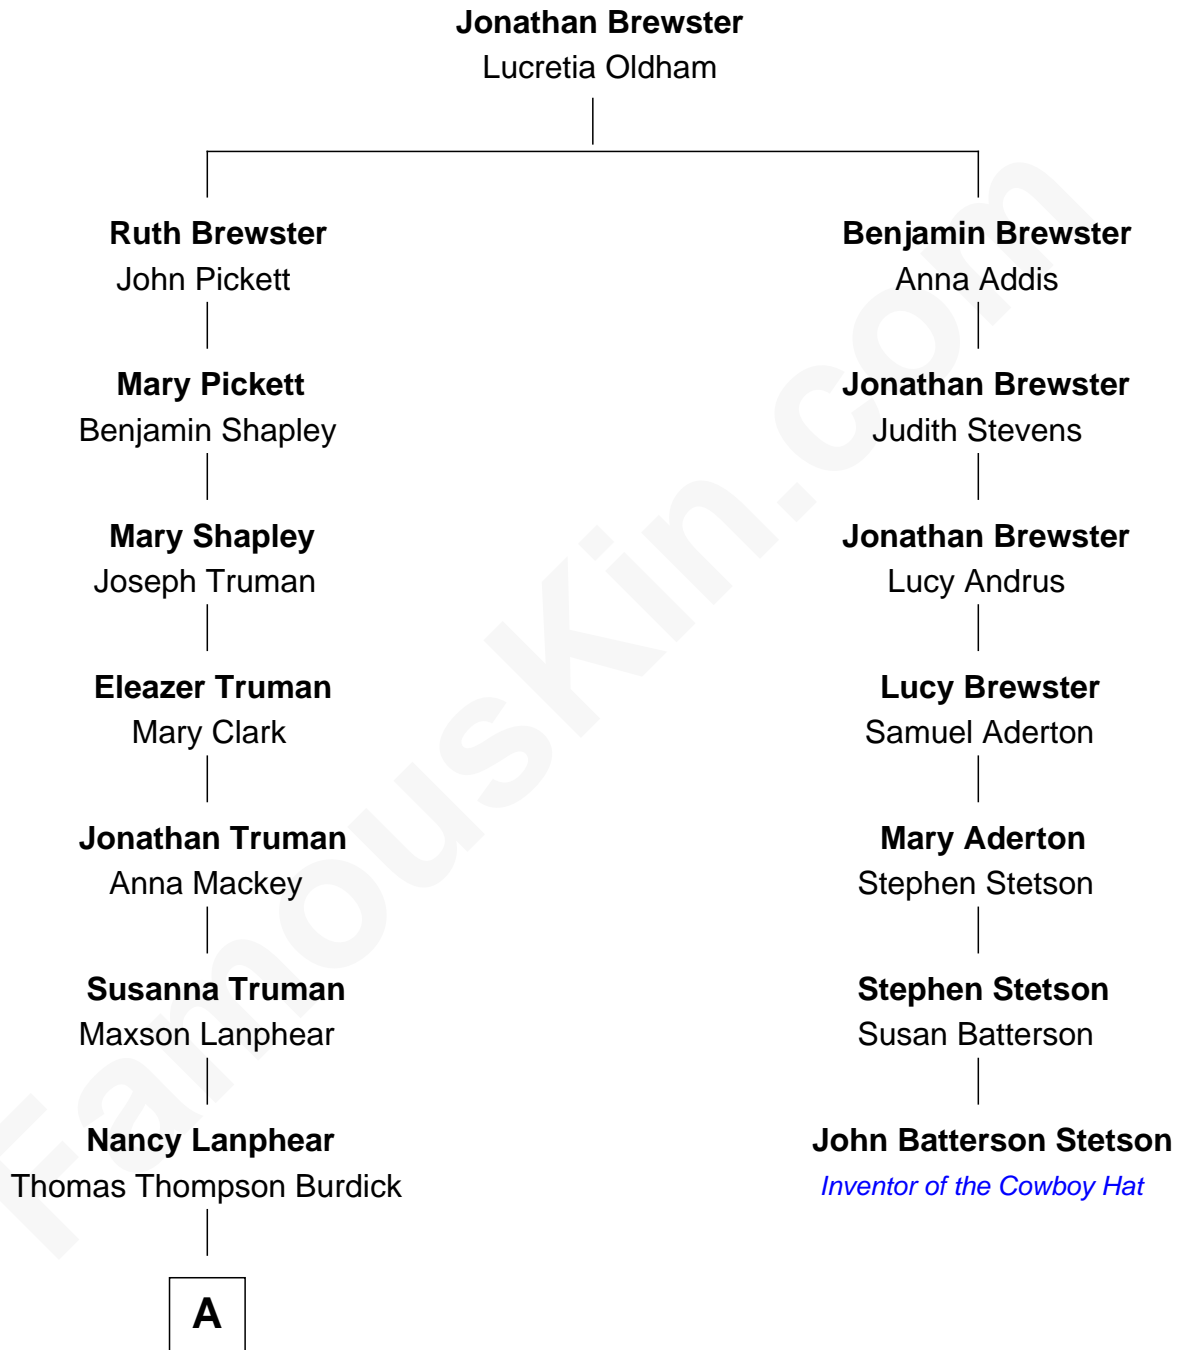

FamousKin.com
Relationship Chart of
Cash Warren
TV Producer

6th cousin 6 times removed of

John Batterson Stetson
Inventor of the Cowboy Hat

A

—
Maxson Burdick
Martha J. Compton

—
Alice Amanda Burdick
Joseph J. Jeffrey

—
Beatrice Lena Jeffrey
Drew Madison Narramore

—
Roth Jeffrey Narramore
Patricia Ann Daugherty

—
Sue Ellen Narramore
Lloyd Michael Warren

—
Cash Warren
TV Producer

FamousKin.com