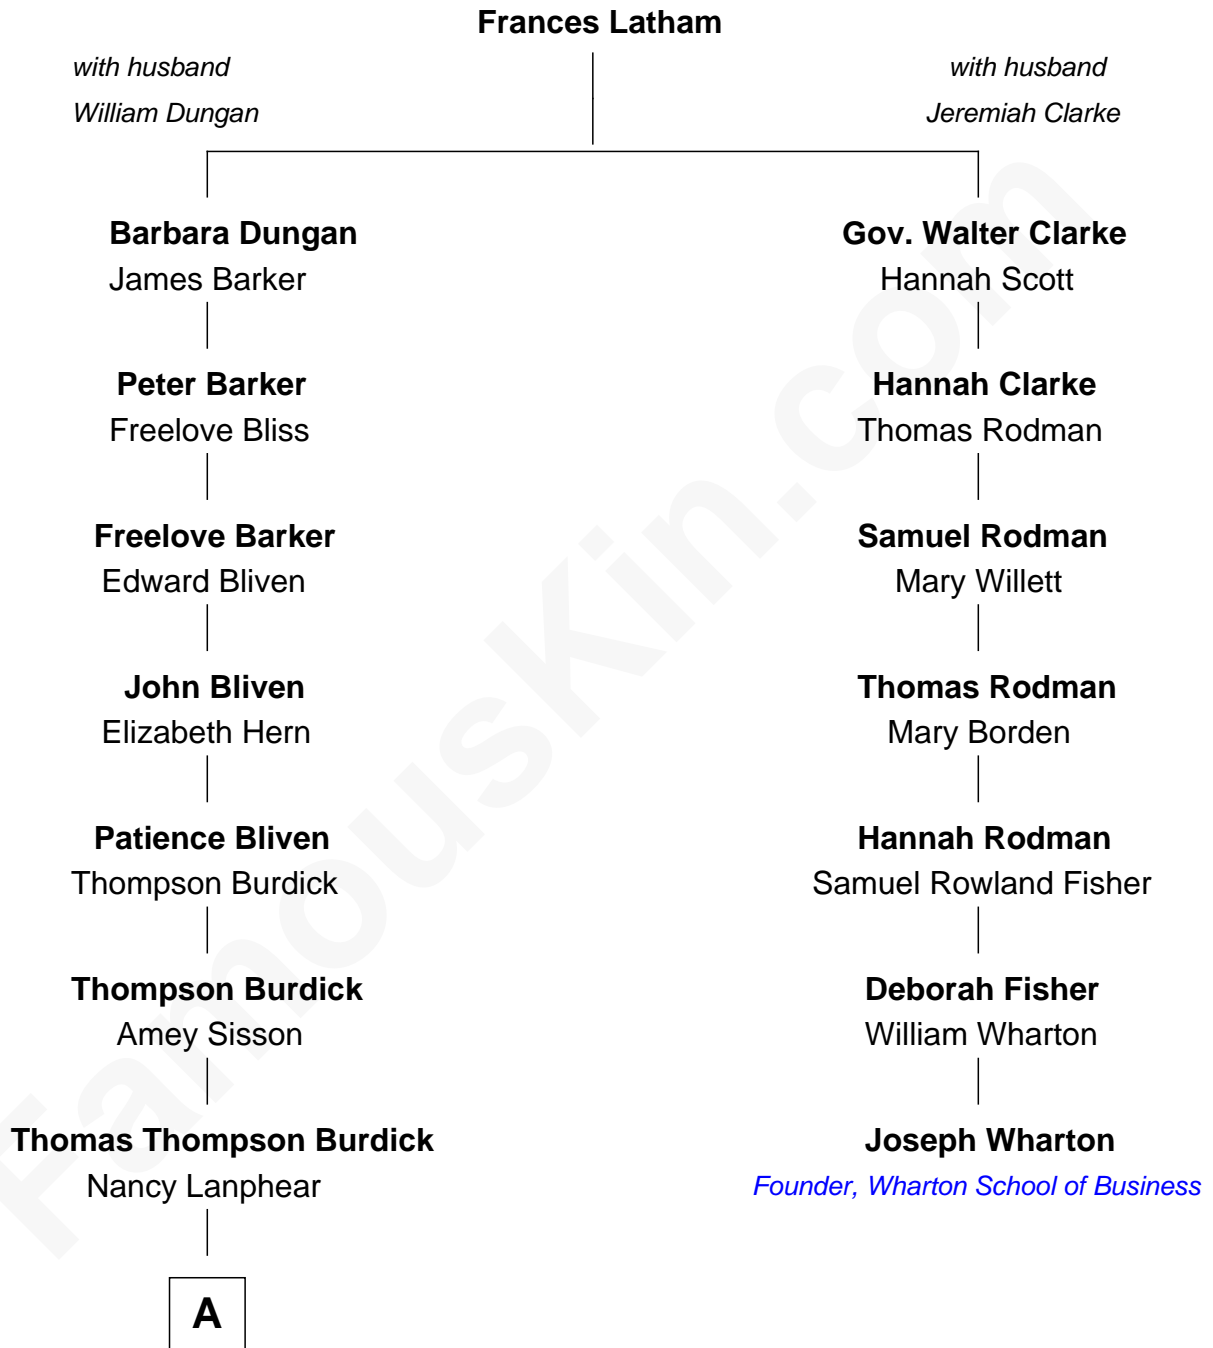

## Relationship Chart of

### Cash Warren

TV Producer

6th cousin 6 times removed of

**Joseph Wharton**  
*Founder of the Wharton School of Business*

**A**

—  
**Maxson Burdick**  
Martha J. Compton

—  
**Alice Amanda Burdick**  
Joseph J. Jeffrey