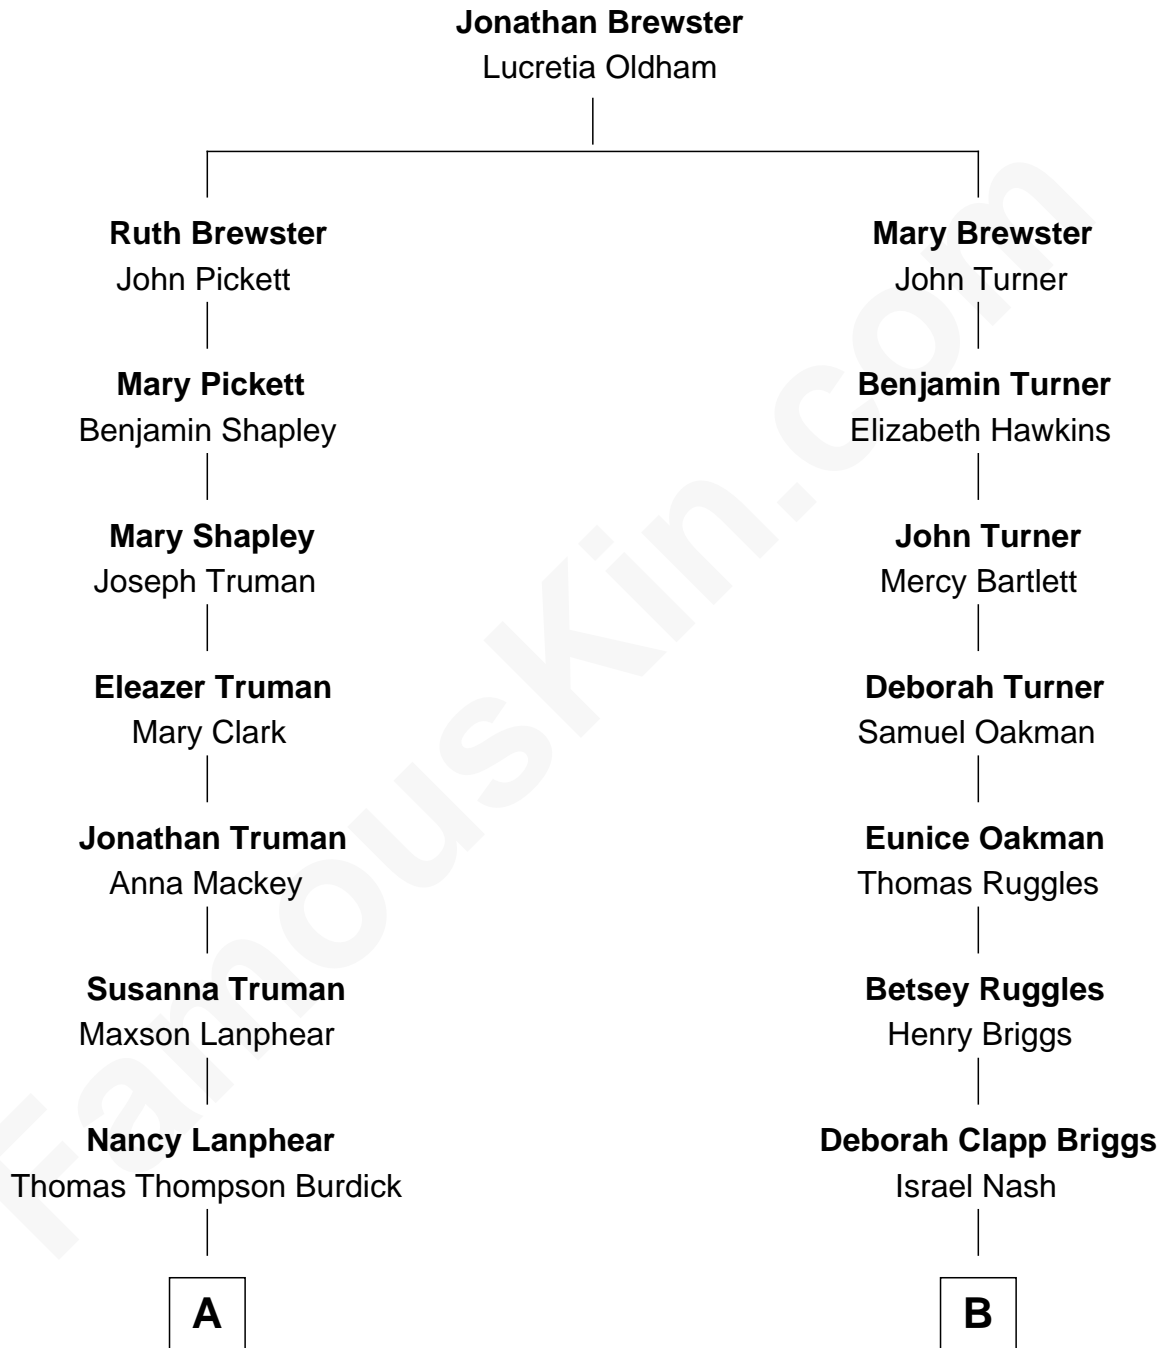

FamousKin.com
Relationship Chart of
Cash Warren
TV Producer

8th cousin 4 times removed of

Roger Nash Baldwin
Co-Founder of the ACLU

A

Maxson Burdick
Martha J. Compton

Alice Amanda Burdick
Joseph J. Jeffrey

Beatrice Lena Jeffrey
Drew Madison Narramore

Roth Jeffrey Narramore
Patricia Ann Daugherty

Sue Ellen Narramore
Lloyd Michael Warren

Cash Warren
TV Producer

B

Lucy Cushing Nash
Frank Fenno Baldwin

Roger Nash Baldwin
Co-Founder of the ACLU