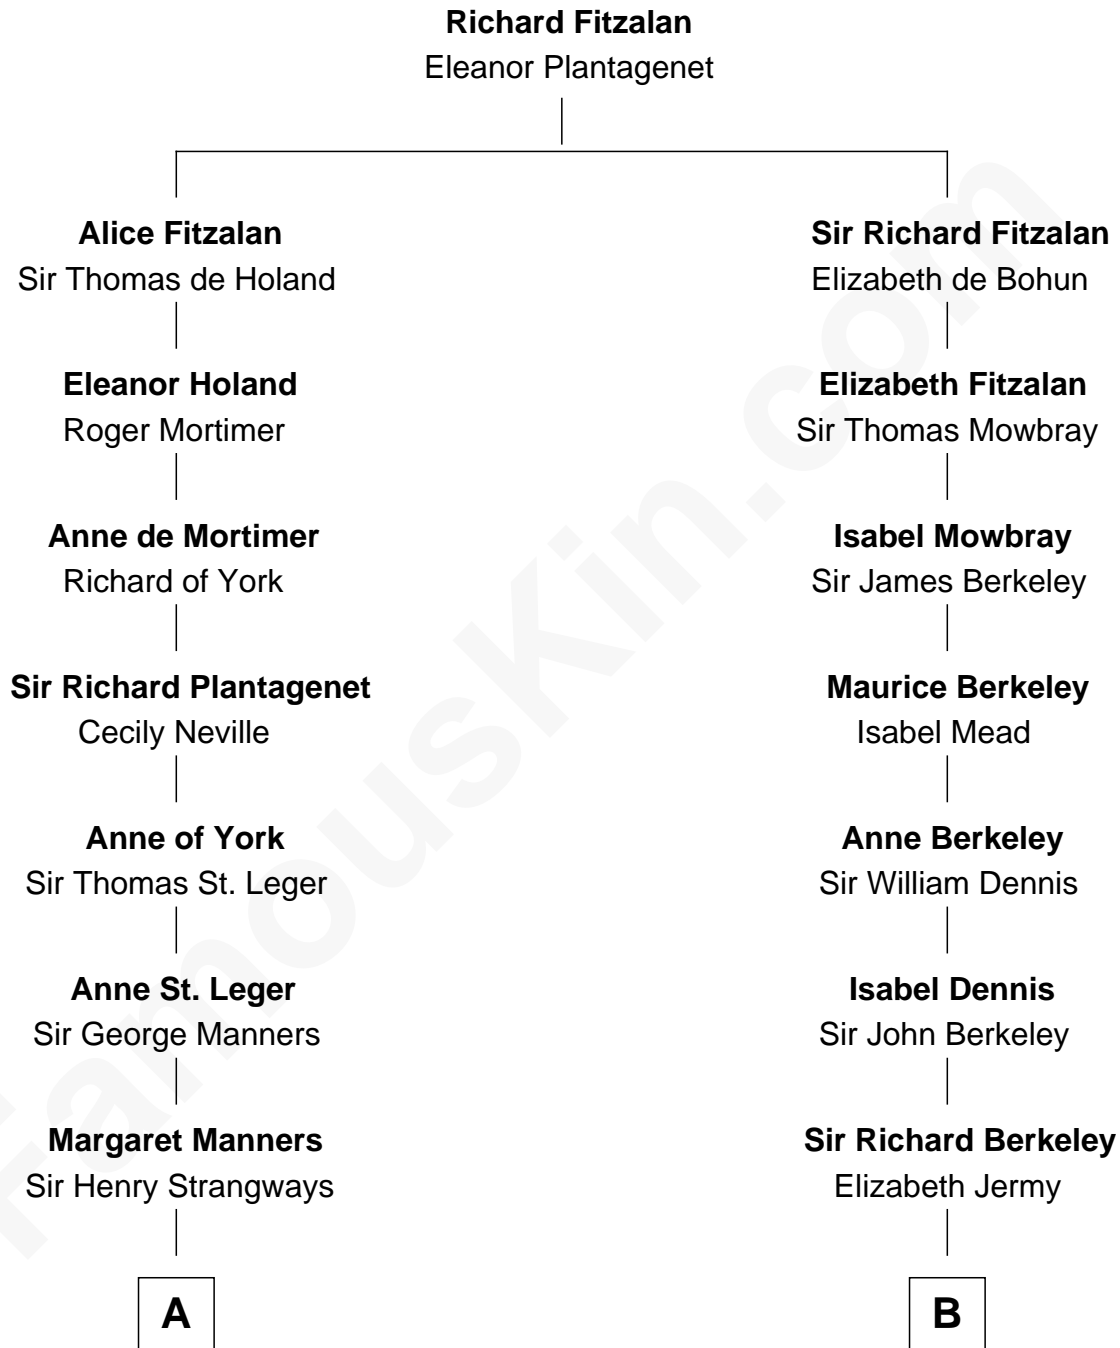

FamousKin.com Relationship Chart of

James C. Jones

10th Governor of Tennessee

15th cousin 5 times removed of

Warren Buffett

Chairman & CEO, Berkshire Hathaway

C

—
Susan Ann Watson

Ford Bela Barber

—
Stella Frances Barber

John Ammon Stahl

—
Leila Stahl

Howard Homan Buffett

—
Warren Buffett

Chairman & CEO, Berkshire Hathaway

FamousKin.com