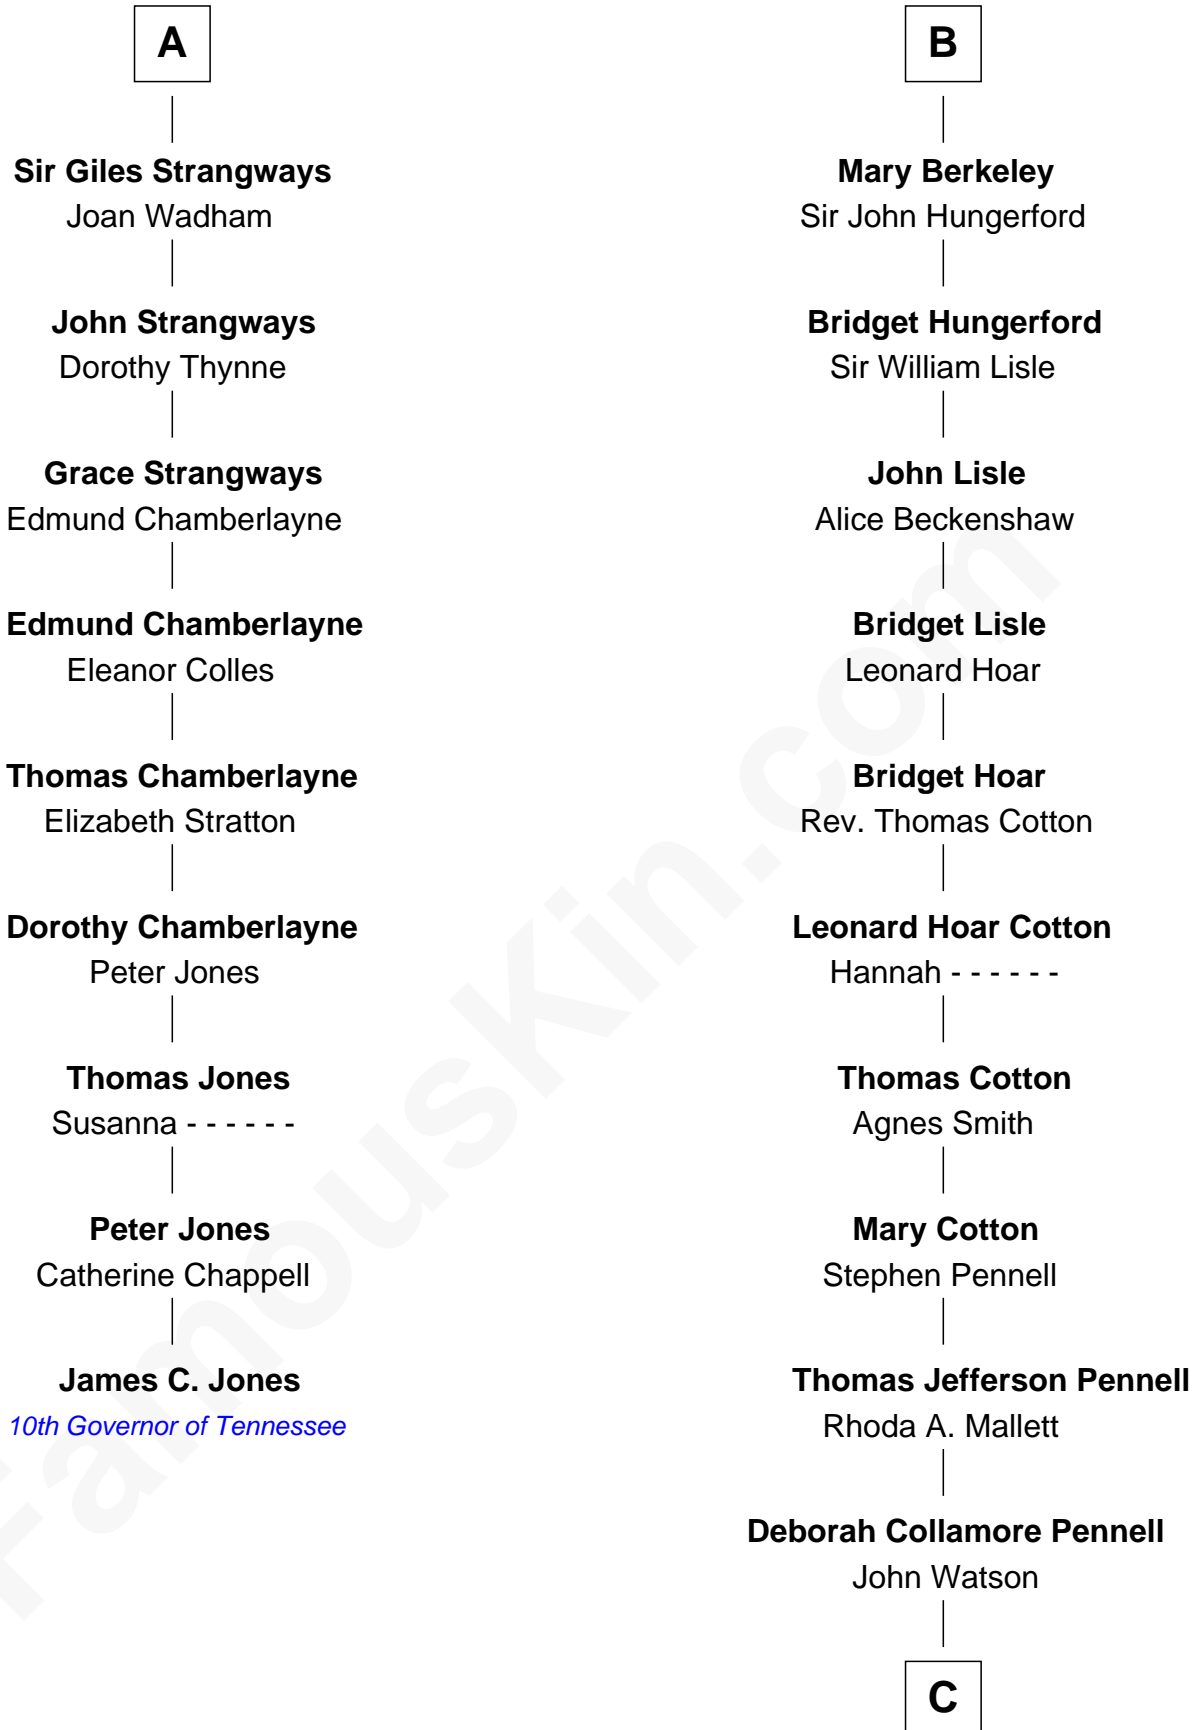

FamousKin.com Relationship Chart of

James C. Jones

10th Governor of Tennessee

15th cousin 5 times removed of

Warren Buffett

Chairman & CEO, Berkshire Hathaway

C

—
Susan Ann Watson

Ford Bela Barber

—
Stella Frances Barber

John Ammon Stahl

—
Leila Stahl

Howard Homan Buffett

—
Warren Buffett

Chairman & CEO, Berkshire Hathaway

FamousKin.com