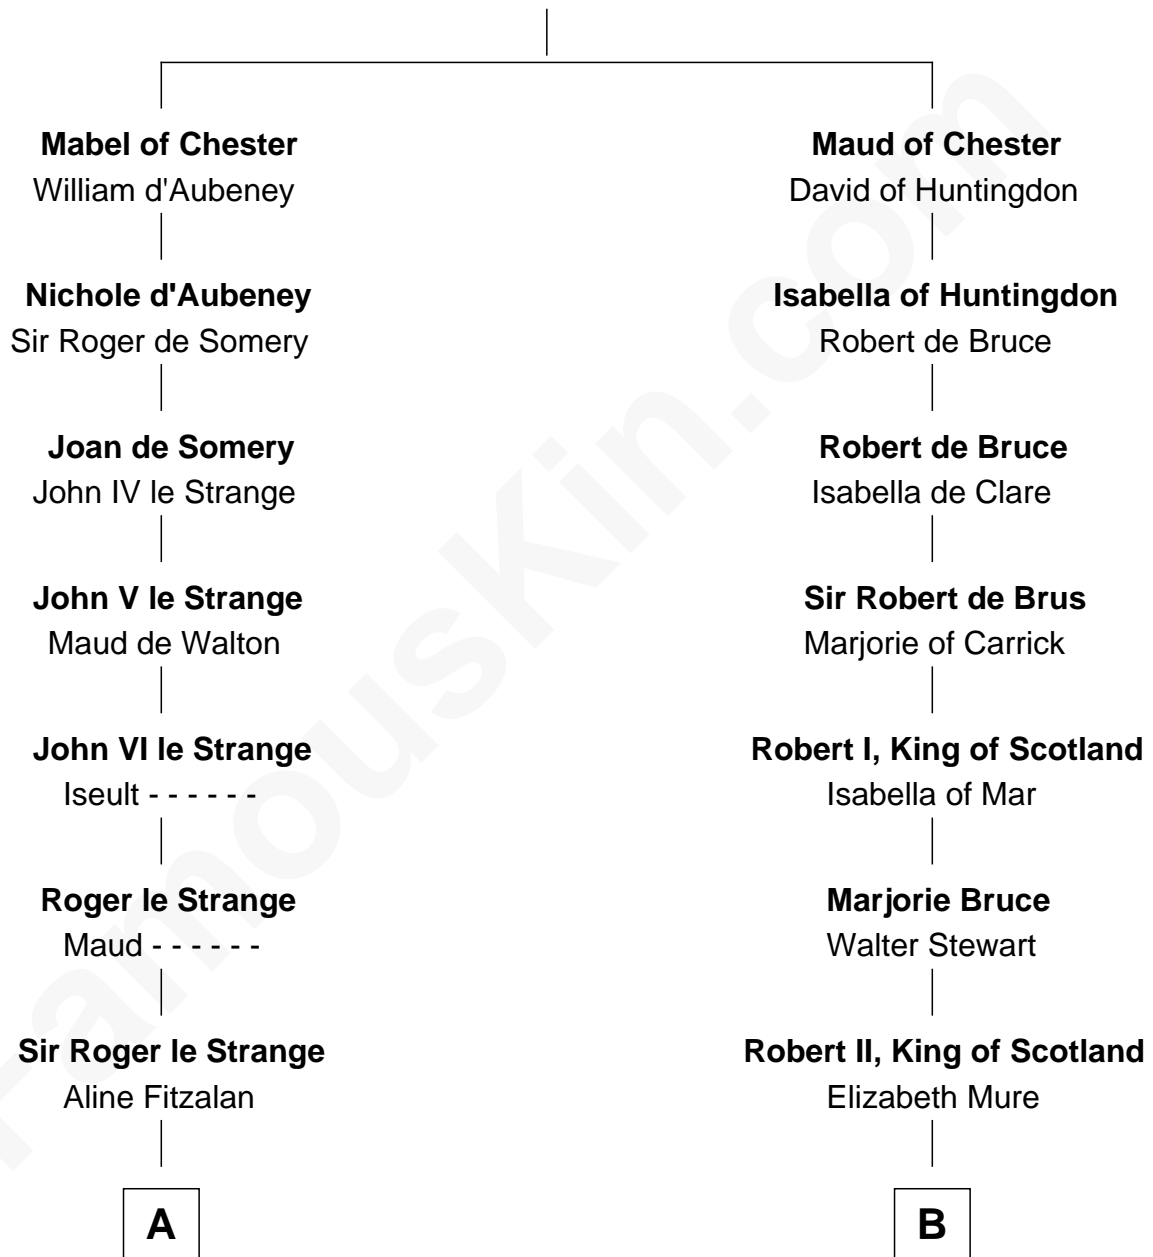

# FamousKin.com Relationship Chart of

**James C. Jones**

*10th Governor of Tennessee*

13th cousin 8 times removed of

**Mary Stuart**

*Queen of Scots*

**Bertrade de Montfort**

Hugh de Kevelioc

**C**

—  
**Mary Batte**

Peter Jones

—  
**Peter Jones**

Dorothy Chamberlayne

—  
**Thomas Jones**

Susanna - - - - -

—  
**Peter Jones**

Catherine Chappell

—  
**James C. Jones**

*10th Governor of Tennessee*

FamousKin.com