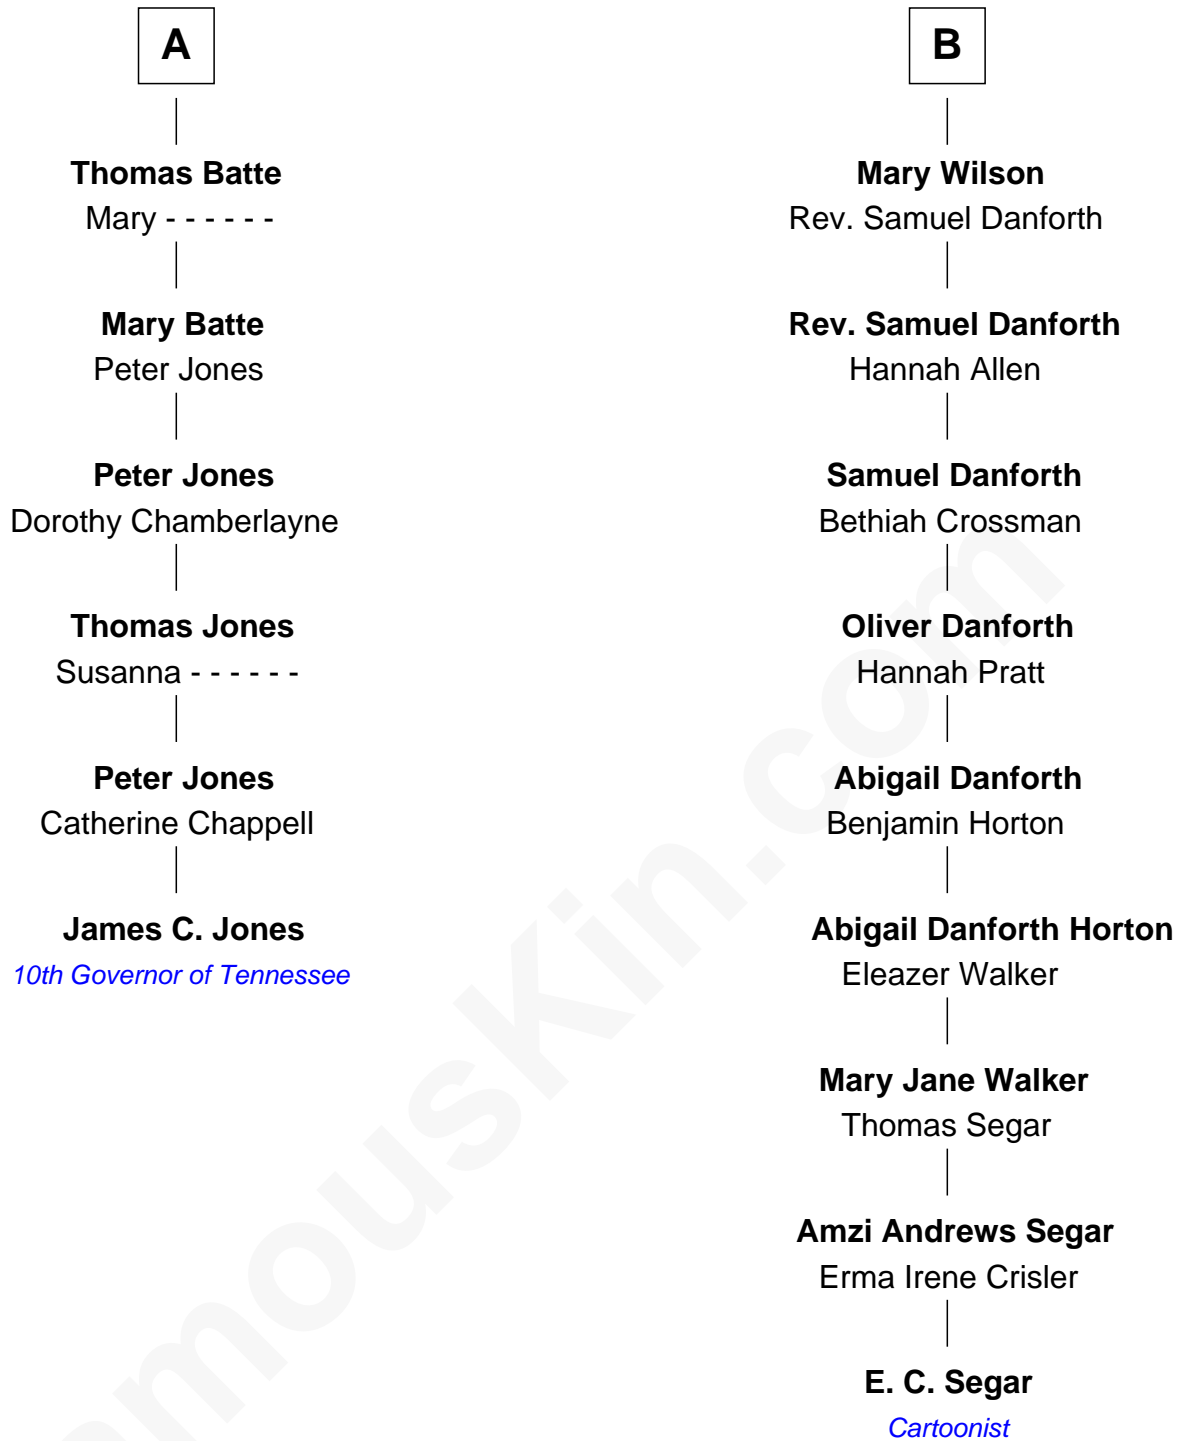

E. C. Segar photo by [U. S. War Stamp Council](#)