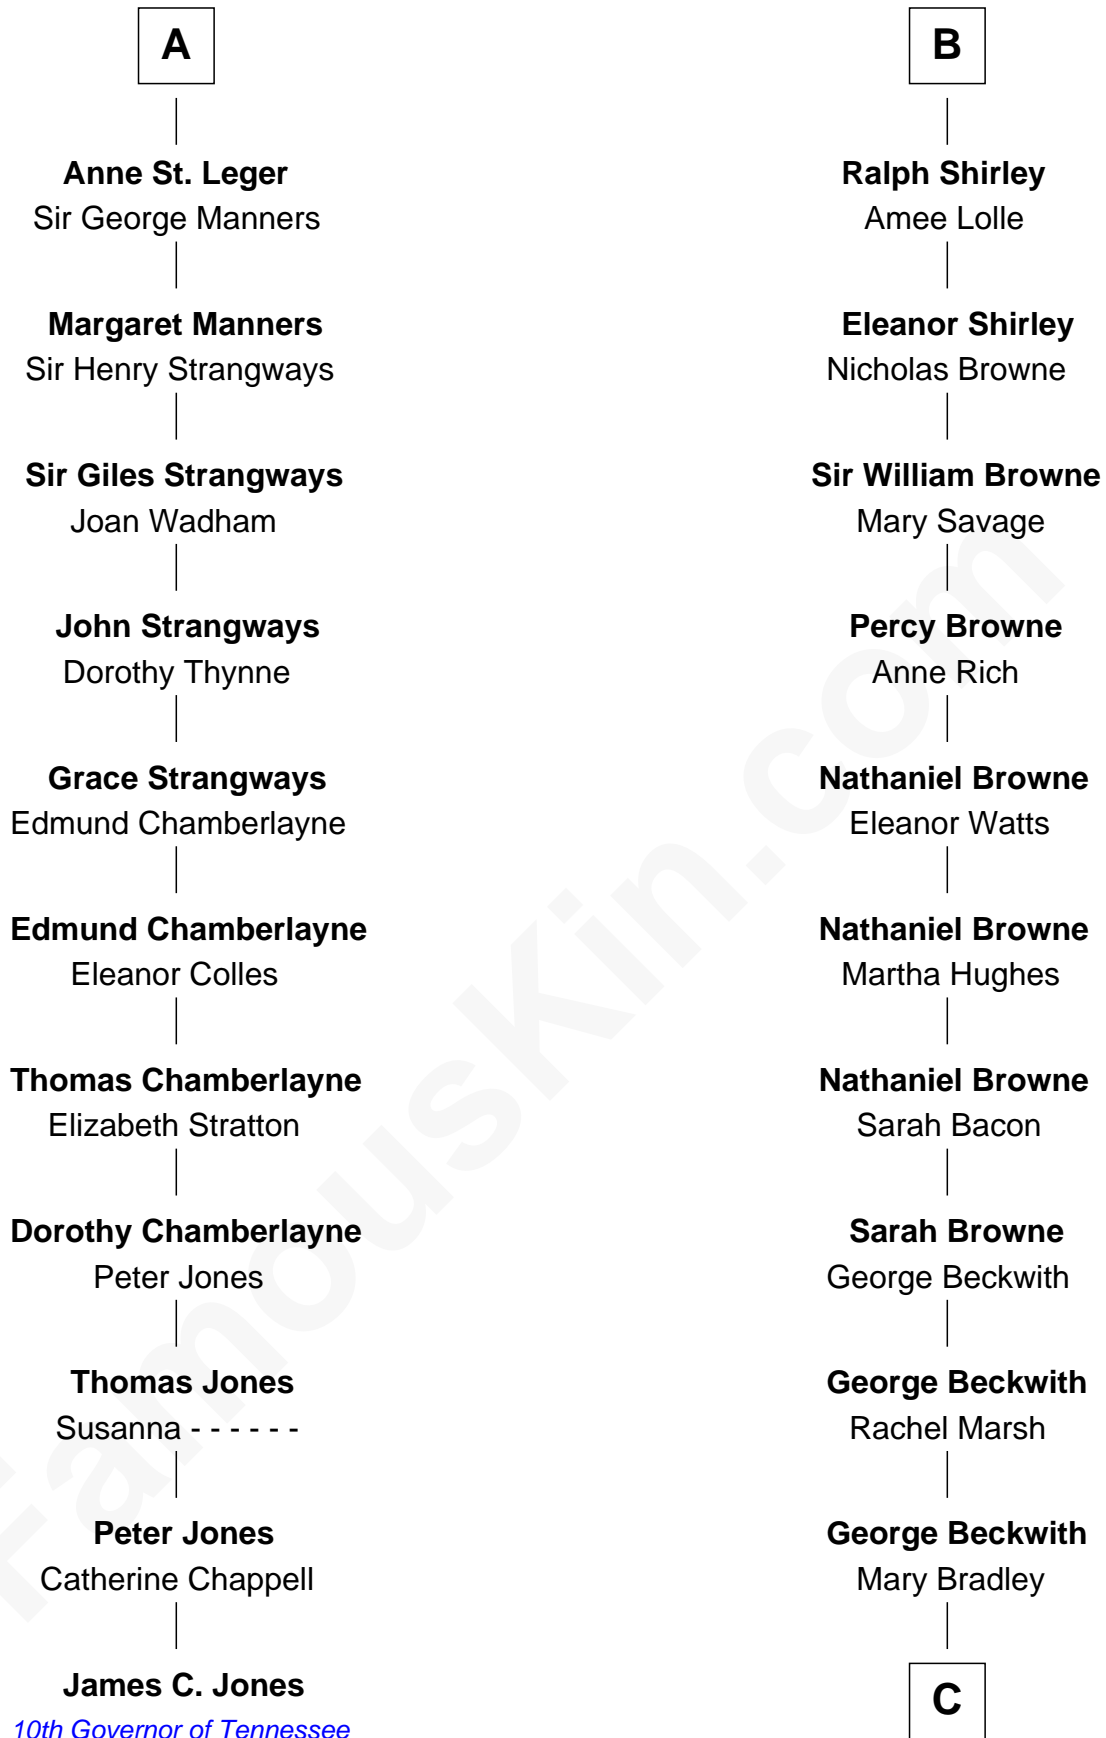

FamousKin.com Relationship Chart of

James C. Jones

10th Governor of Tennessee

17th cousin 1 time removed of

William Henry Moore

Co-Founder, U.S. Steel and Nabisco

Bartholomew de Badlesmere

Margaret de Clare

Anne de Mortimer

Richard of York

Sir Richard Plantagenet

Cecily Neville

Anne of York

Sir Thomas St. Leger

A

Margery de Badlesmere

Sir William de Ros

Maud de Roos

John de Welles

Margery de Welles

Stephen le Scrope

Maude le Scrope

Sir Baldwin Freville

Margaret Freville

Sir Hugh Willoughby

Eleanor Willoughby

John Shirley

Robert Shirley

B

C

Rachael Arvilla Beckwith

Nathaniel Ford Moore