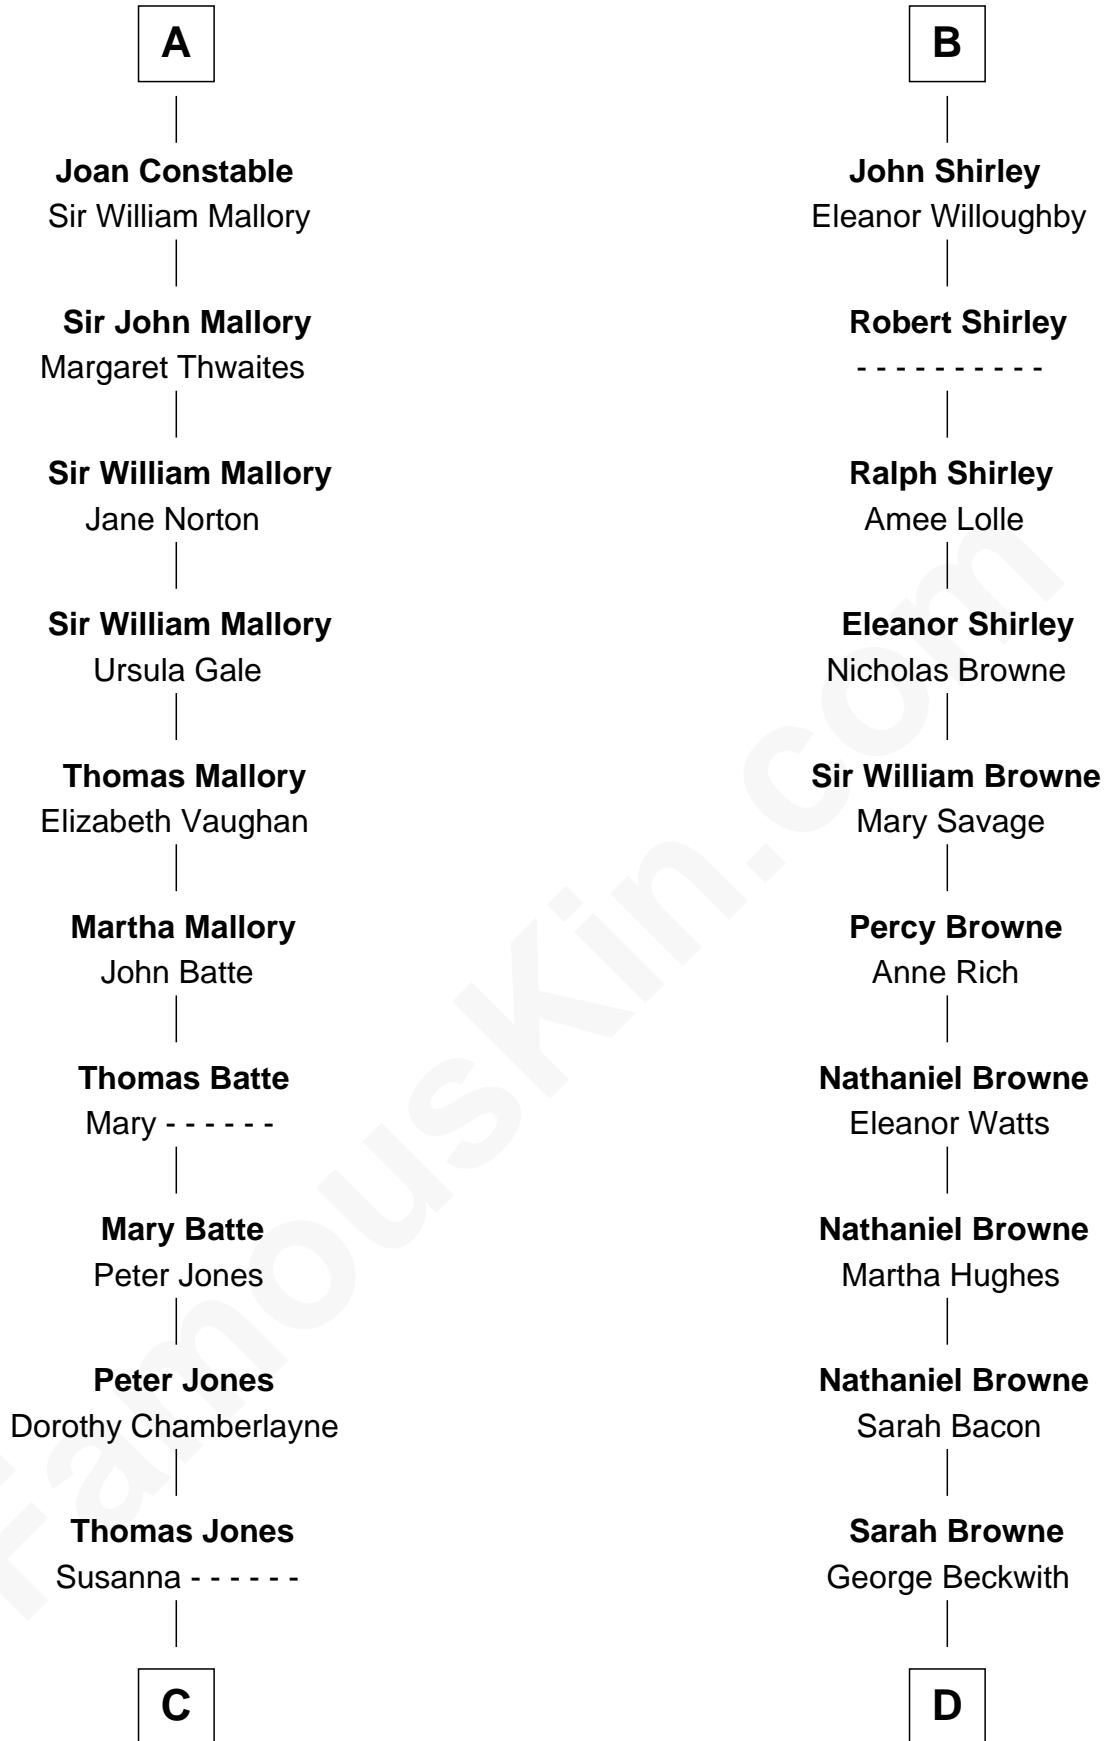

# FamousKin.com Relationship Chart of

**James C. Jones**

*10th Governor of Tennessee*

**18th cousin 2 times removed of**

**William Henry Moore**

*Co-Founder, U.S. Steel and Nabisco*

**Sir William de Ros**

Lucy FitzPiers

**Sir William de Ros**  
Eustache Fitz Ralph

**Ivetta de Ros**  
Sir Geoffrey le Scrope

**Henry Scrope**  
Joan - - - - -

**Joan Scrope**  
Henry Fitzhugh

**Henry FitzHugh**  
Elizabeth Grey

**Sir William FitzHugh**  
Margery Willoughby

**Lora FitzHugh**  
Sir John Constable

**A**

**Sir Robert de Ros**  
Isabel de Aubeney

**Mary de Ros**  
William de Brewes

**Sir Peter de Brewes**  
Agnes de Clifford

**Sir Peter de Brewes**  
Joan Howard

**Beatrice Brewes**  
Sir Hugh Shirley

**Sir Ralph Shirley**  
Joan Basset

**Ralph Shirley**  
Margaret Staunton

**B**

**C**

**Peter Jones**  
Catherine Chappell

**James C. Jones**  
*10th Governor of Tennessee*

**D**

**George Beckwith**  
Rachel Marsh