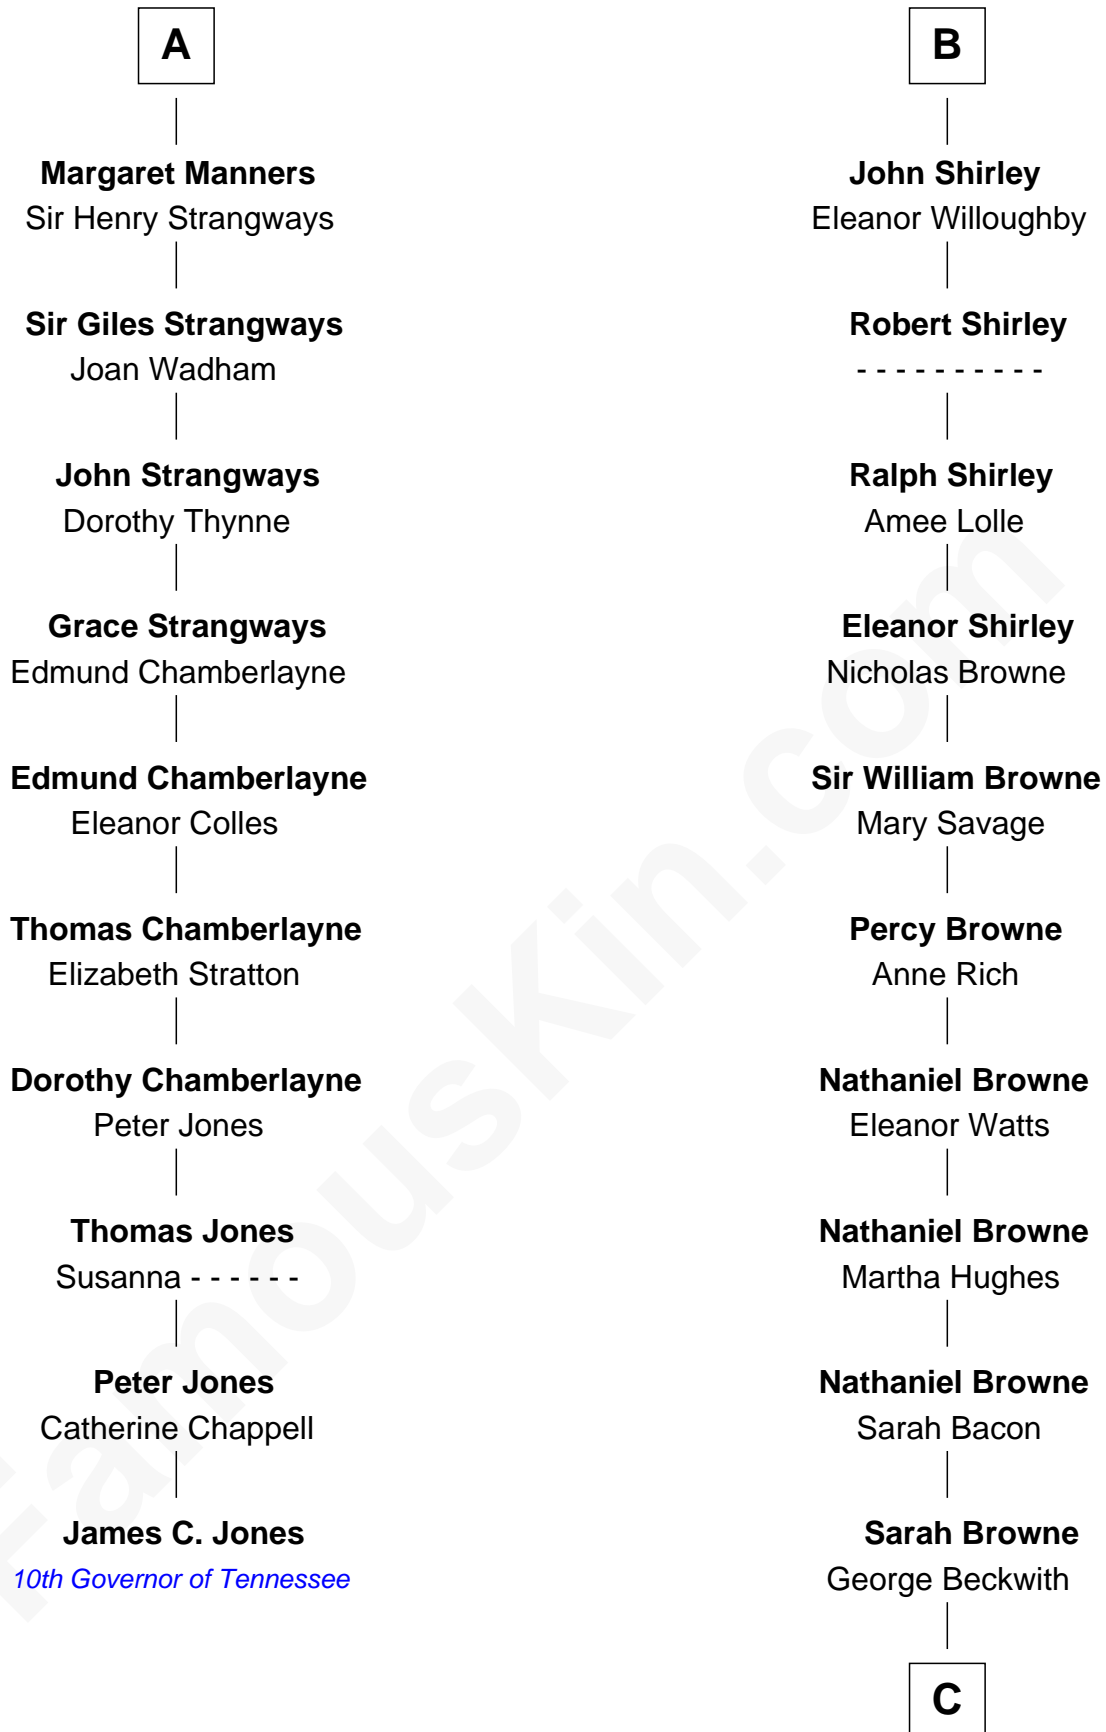

FamousKin.com Relationship Chart of

James C. Jones

10th Governor of Tennessee

16th cousin 4 times removed of

William Henry Moore

Co-Founder, U.S. Steel and Nabisco

Sir James de Audley

Ela Longespee

Beatrice Brewes

Sir Ralph Shirley

Joan Basset

Ralph Shirley

Margaret Staunton

B

C

George Beckwith

Rachel Marsh

George Beckwith

Mary Bradley

Rachael Arvilla Beckwith

Nathaniel Ford Moore

William Henry Moore

Co-Founder, U.S. Steel and Nabisco

FamousKin.com