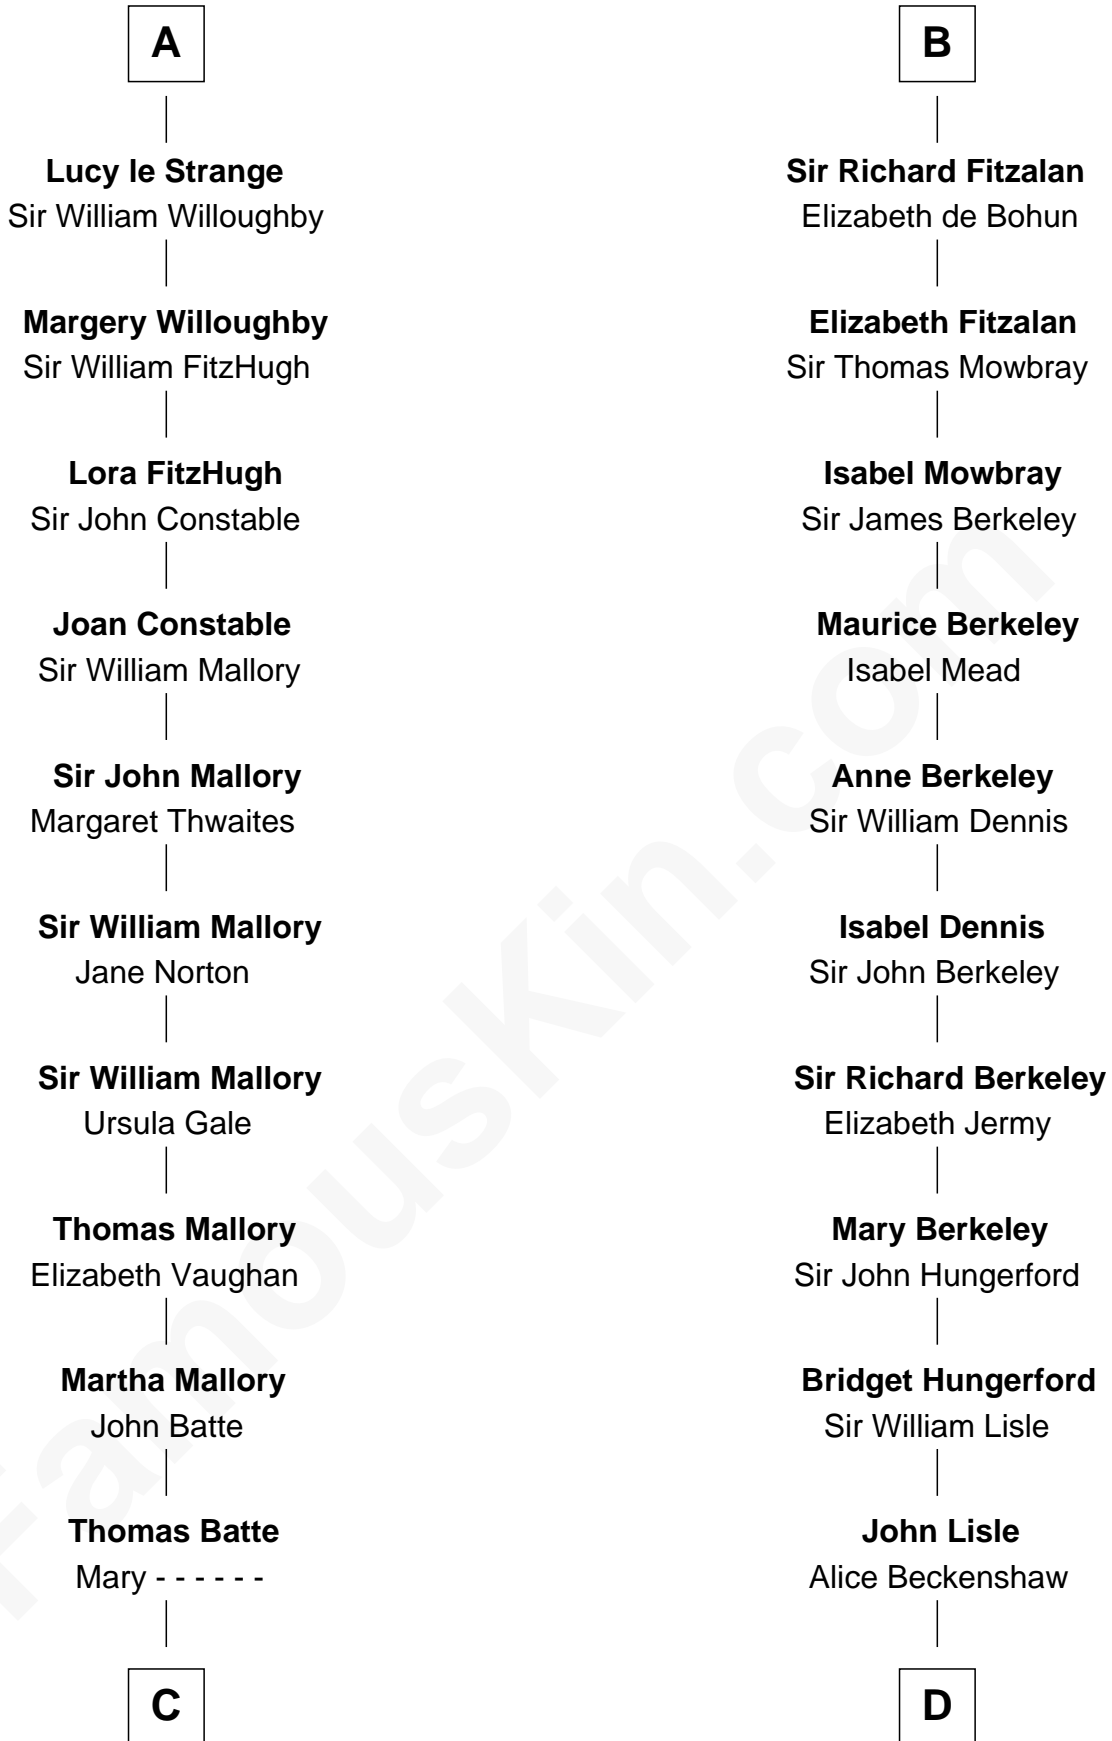

FamousKin.com Relationship Chart of

James C. Jones

10th Governor of Tennessee

21st cousin of

Samuel Prescott

Completed Paul Revere's Midnight Ride

C

Mary Batte
Peter Jones

Peter Jones
Dorothy Chamberlayne

Thomas Jones
Susanna - - - - -

Peter Jones
Catherine Chappell

James C. Jones
10th Governor of Tennessee

D

Alice Lisle
John Hoar

Elizabeth Hoar
Jonathan Prescott

Dr. Jonathan Prescott
Rebecca Bulkeley

Dr. Abel Prescott
Abigail Brigham

Samuel Prescott
Completed Paul Revere's Ride

FamousKin.com