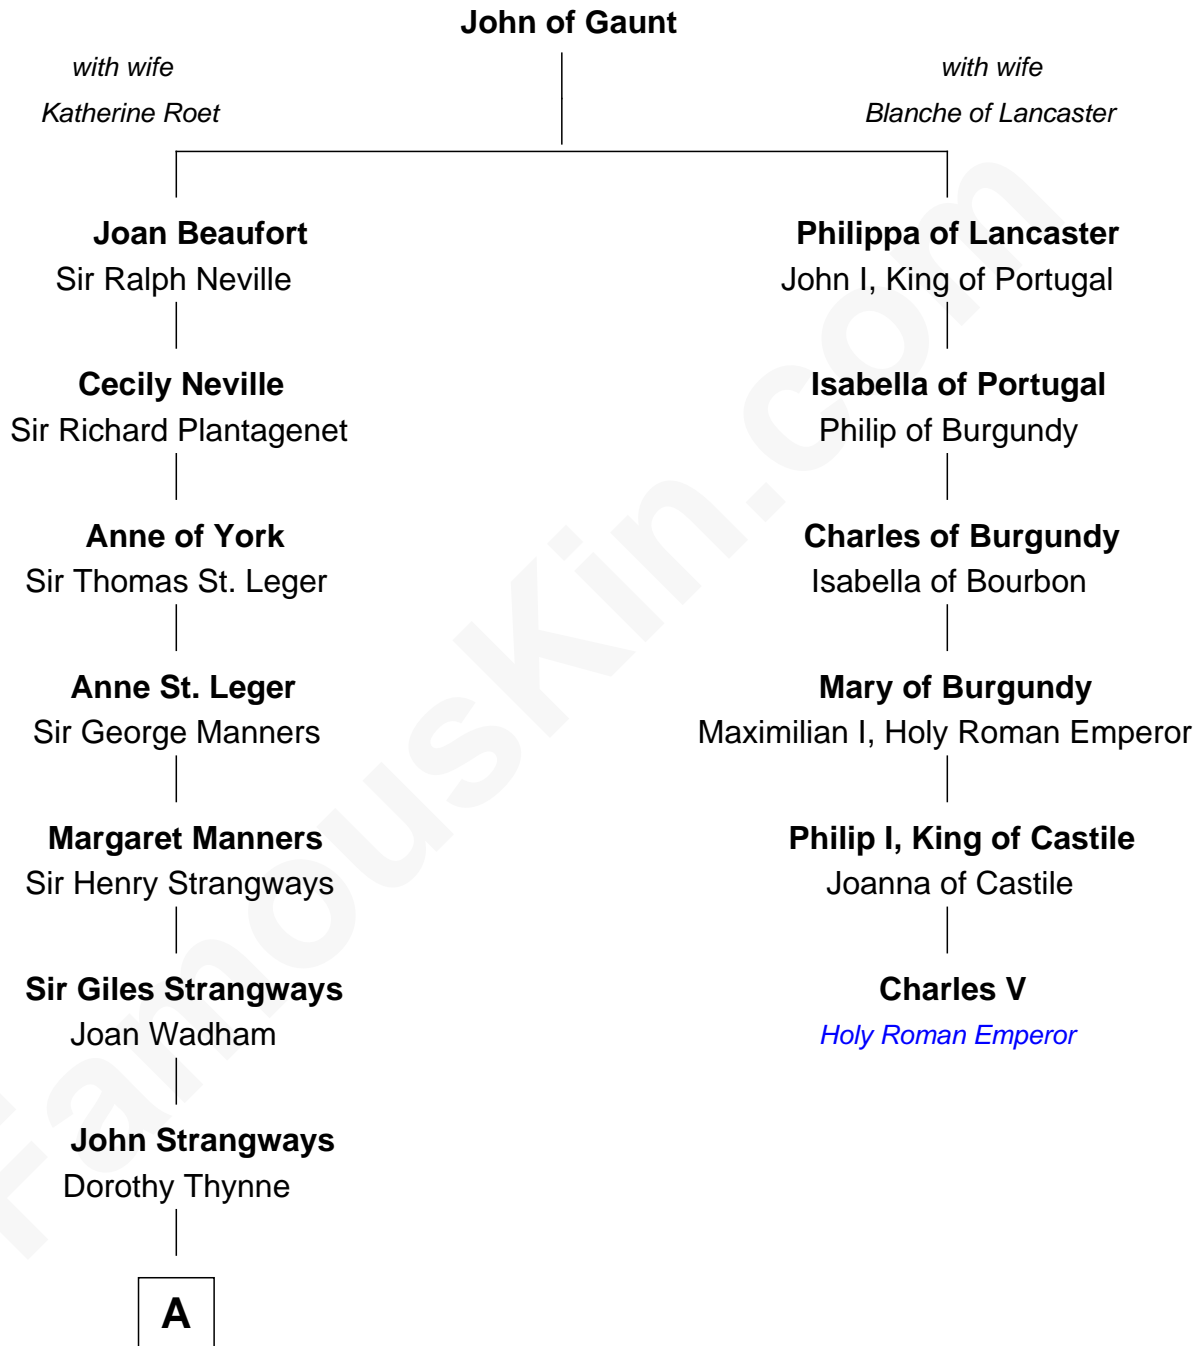

FamousKin.com Relationship Chart of

James C. Jones

10th Governor of Tennessee

5th cousin 8 times removed of

Charles V

Holy Roman Emperor

A

—
Grace Strangways
Edmund Chamberlayne

—
Edmund Chamberlayne
Eleanor Colles

—
Thomas Chamberlayne
Elizabeth Stratton

—
Dorothy Chamberlayne
Peter Jones

—
Thomas Jones
Susanna - - - - -

—
Peter Jones
Catherine Chappell

—
James C. Jones
10th Governor of Tennessee