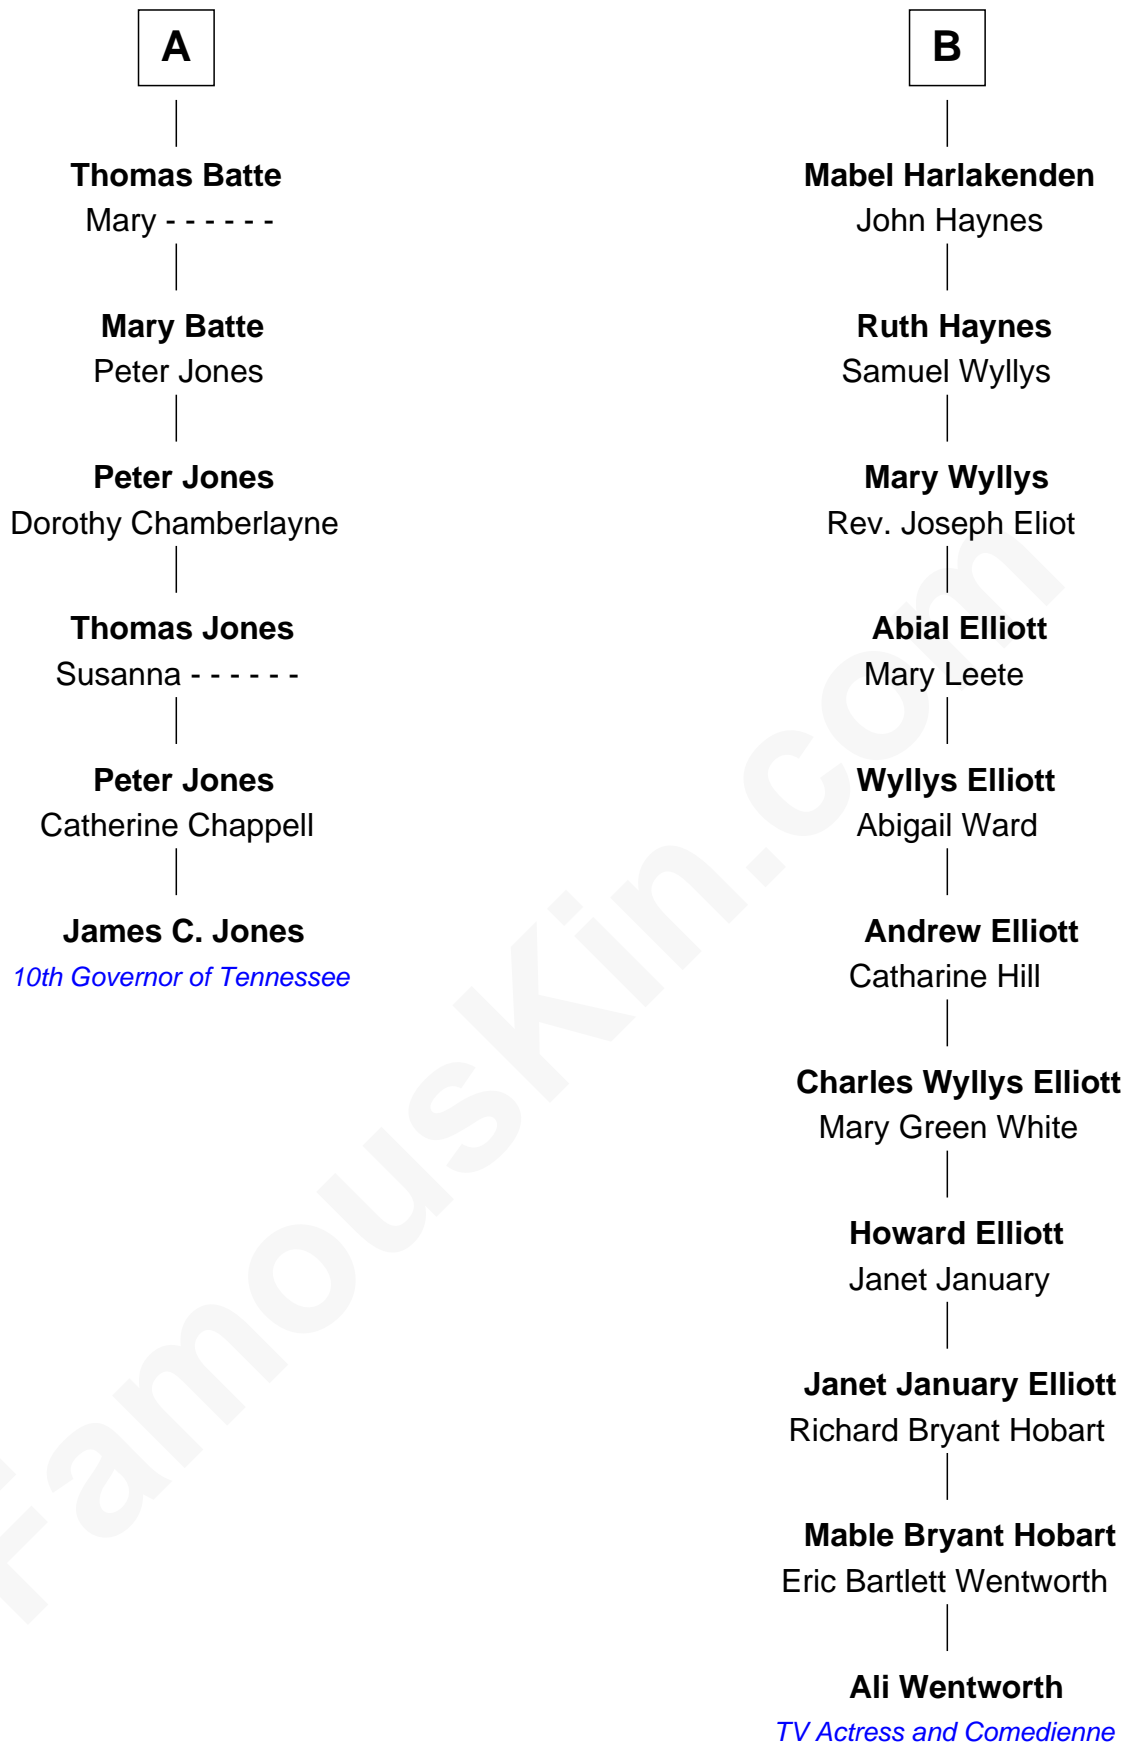

FamousKin.com Relationship Chart of

James C. Jones

10th Governor of Tennessee

12th cousin 5 times removed of

Ali Wentworth

TV Actress and Comedienne

Sir William FitzHugh

Margery Willoughby

Lora FitzHugh
Sir John Constable

Joan Constable
Sir William Mallory

Sir John Mallory
Margaret Thwaites

Sir William Mallory
Jane Norton

Sir William Mallory
Ursula Gale

Thomas Mallory
Elizabeth Vaughan

Martha Mallory
John Batte

A

Sir Henry FitzHugh
Alice de Neville

Alice FitzHugh
Sir John Fiennes

Thomas Fiennes
Anne Bouchier

Catherine Fiennes
Richard Loudenoys

Mary Loudenoys
Thomas Harlakenden

Roger Harlakenden

Richard Harlakenden
Margaret Huberd

B

Ali Wentworth photo by [David Shankbone](#) (CC BY SA 3.0 DE)