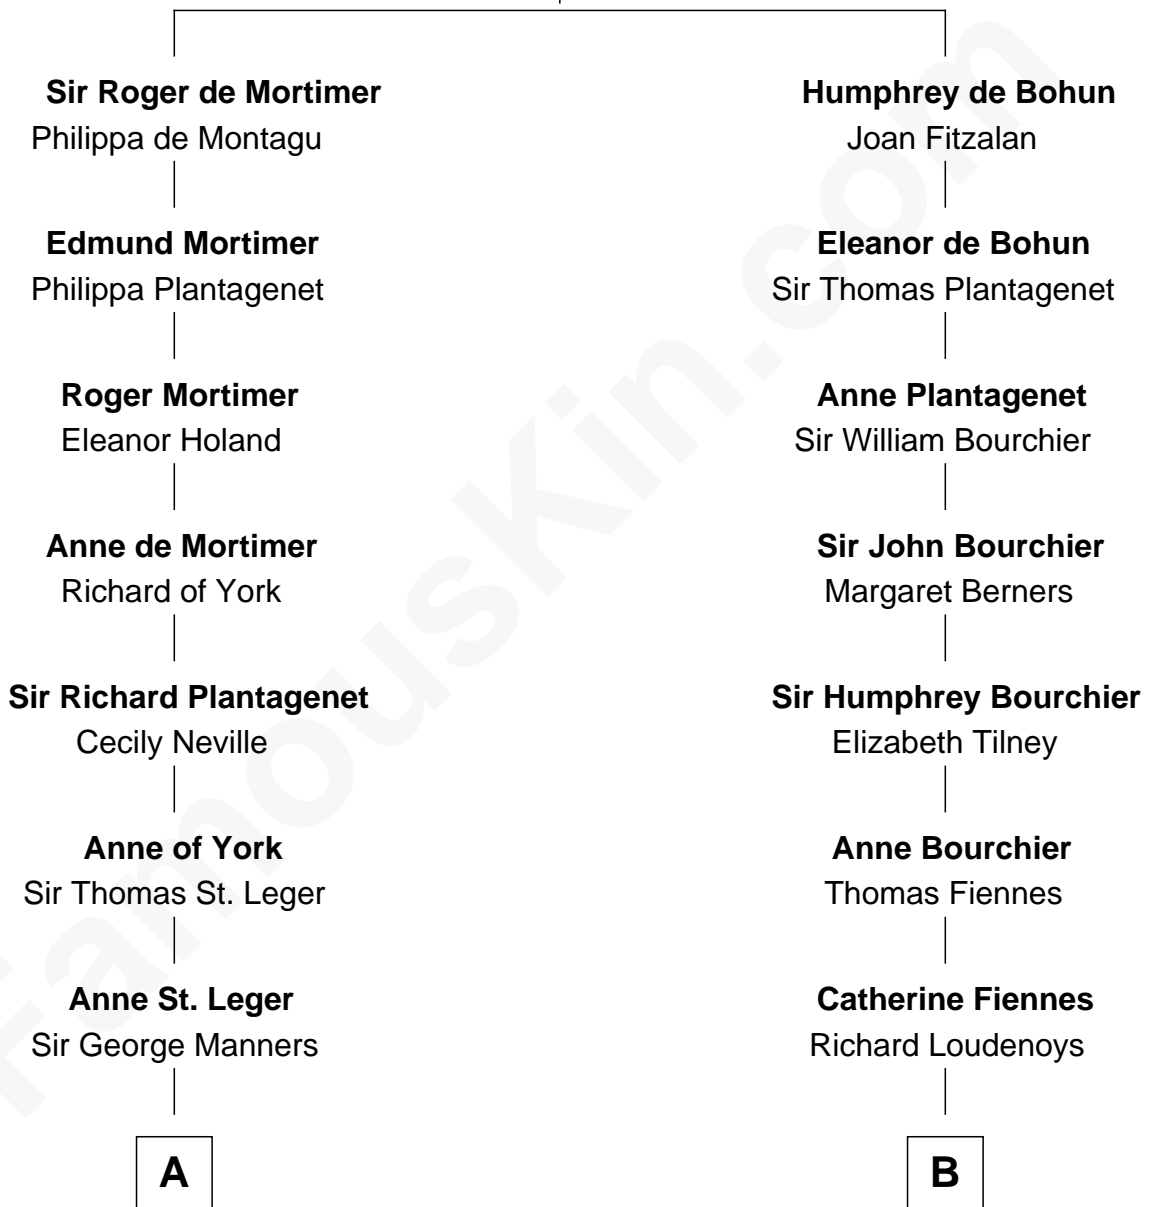

FamousKin.com Relationship Chart of

James C. Jones

10th Governor of Tennessee

16th cousin 4 times removed of

Ali Wentworth

TV Actress and Comedienne

Elizabeth de Badlesmere

with husband
Sir Edmund Mortimer

with husband
Sir William de Bohun

C

Howard Elliott

Janet January

Janet January Elliott

Richard Bryant Hobart

Mable Bryant Hobart

Eric Bartlett Wentworth

Ali Wentworth

TV Actress and Comedienne